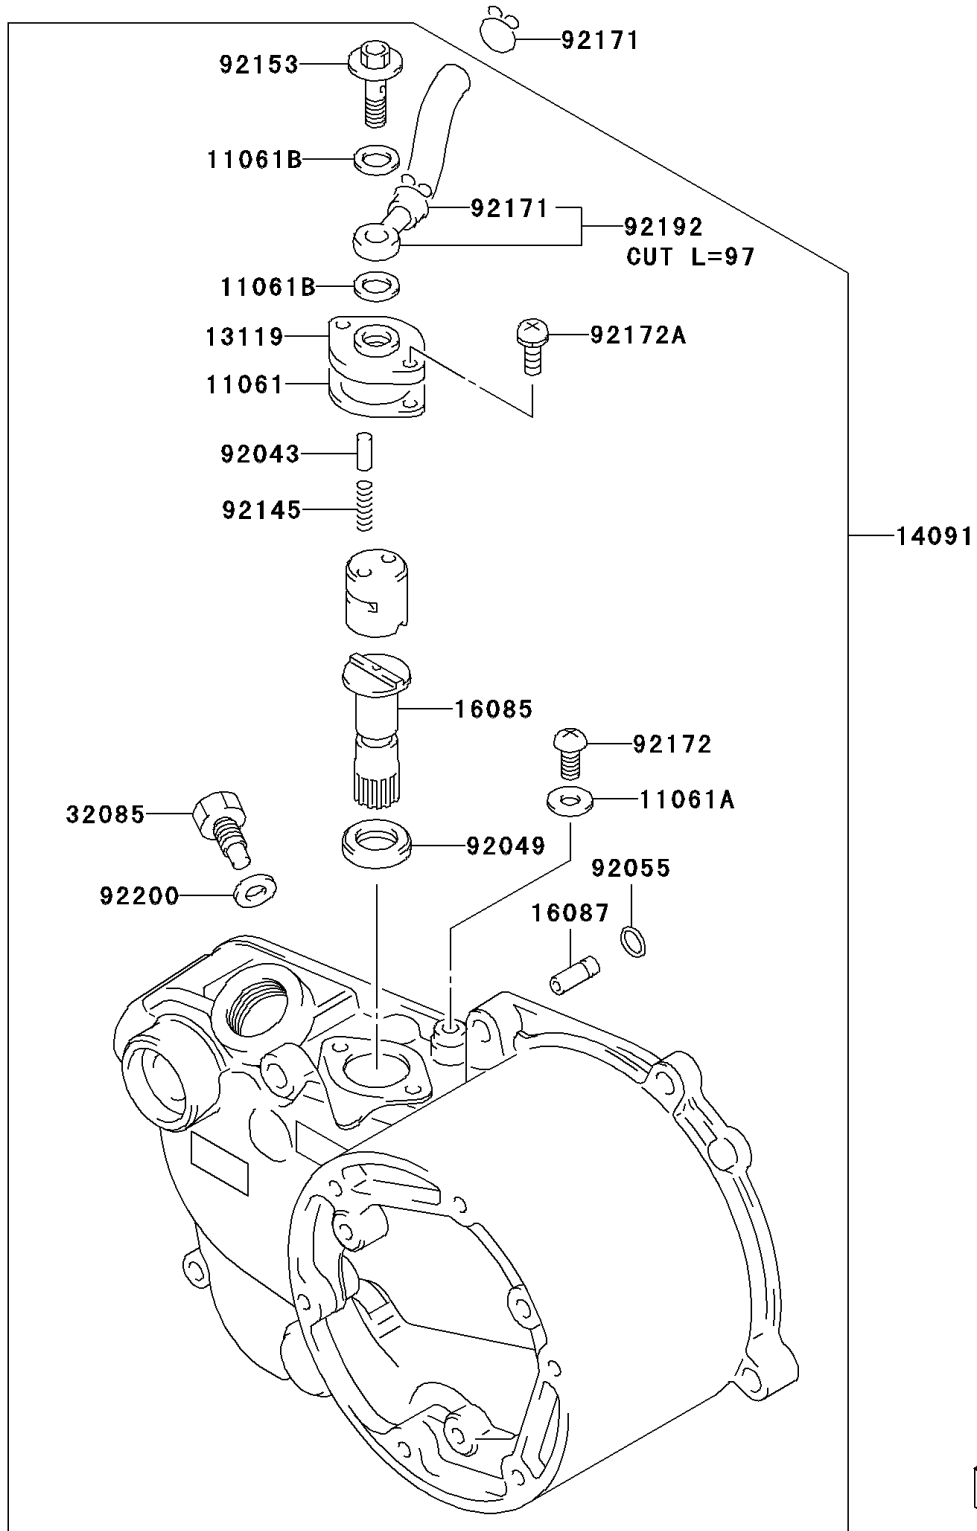

2006 KDX50 PARTS DIAGRAM

Oil Pump

E1710

2006 KDX50 PARTS LIST

Oil Pump

ITEM NAME	PART NUMBER	QUANTITY
GASKET,OIL PUMP (Ref # 11061)	11061-S043	1
GASKET,AIR VENT SCREW (Ref # 11061A)	11061-S044	1
GASKET (Ref # 11061B)	11061-S045	1
CAM-RELEASE (Ref # 13119)	13119-S001	1
COVER,CLUTCH (Ref # 14091)	14091-S119	1
GEAR (Ref # 16085)	16085-S002	1
VALVE-CHECK,CRANK (Ref # 16087)	16087-S002	1
STOPPER (Ref # 32085)	32085-S005	1
PIN,SUB (Ref # 92043)	92043-S025	1
SEAL-OIL,OIL PUMP (Ref # 92049)	92049-S027	1
RING-O,CHECK VALVE (Ref # 92055)	92055-S038	1
SPRING,OIL PUMP PLUNGER (Ref # 92145)	92145-S058	1
BOLT (Ref # 92153)	92153-S192	1
CLAMP,OIL HOSE (Ref # 92171)	92171-S062	1
SCREW (Ref # 92172)	92172-S110	1
SCREW,OIL PUMP (Ref # 92172A)	92172-S121	1
TUBE,KDX50-A3 (Ref # 92192)	92192-S037	1
WASHER,PLUNGER (Ref # 92200)	92200-S084	1