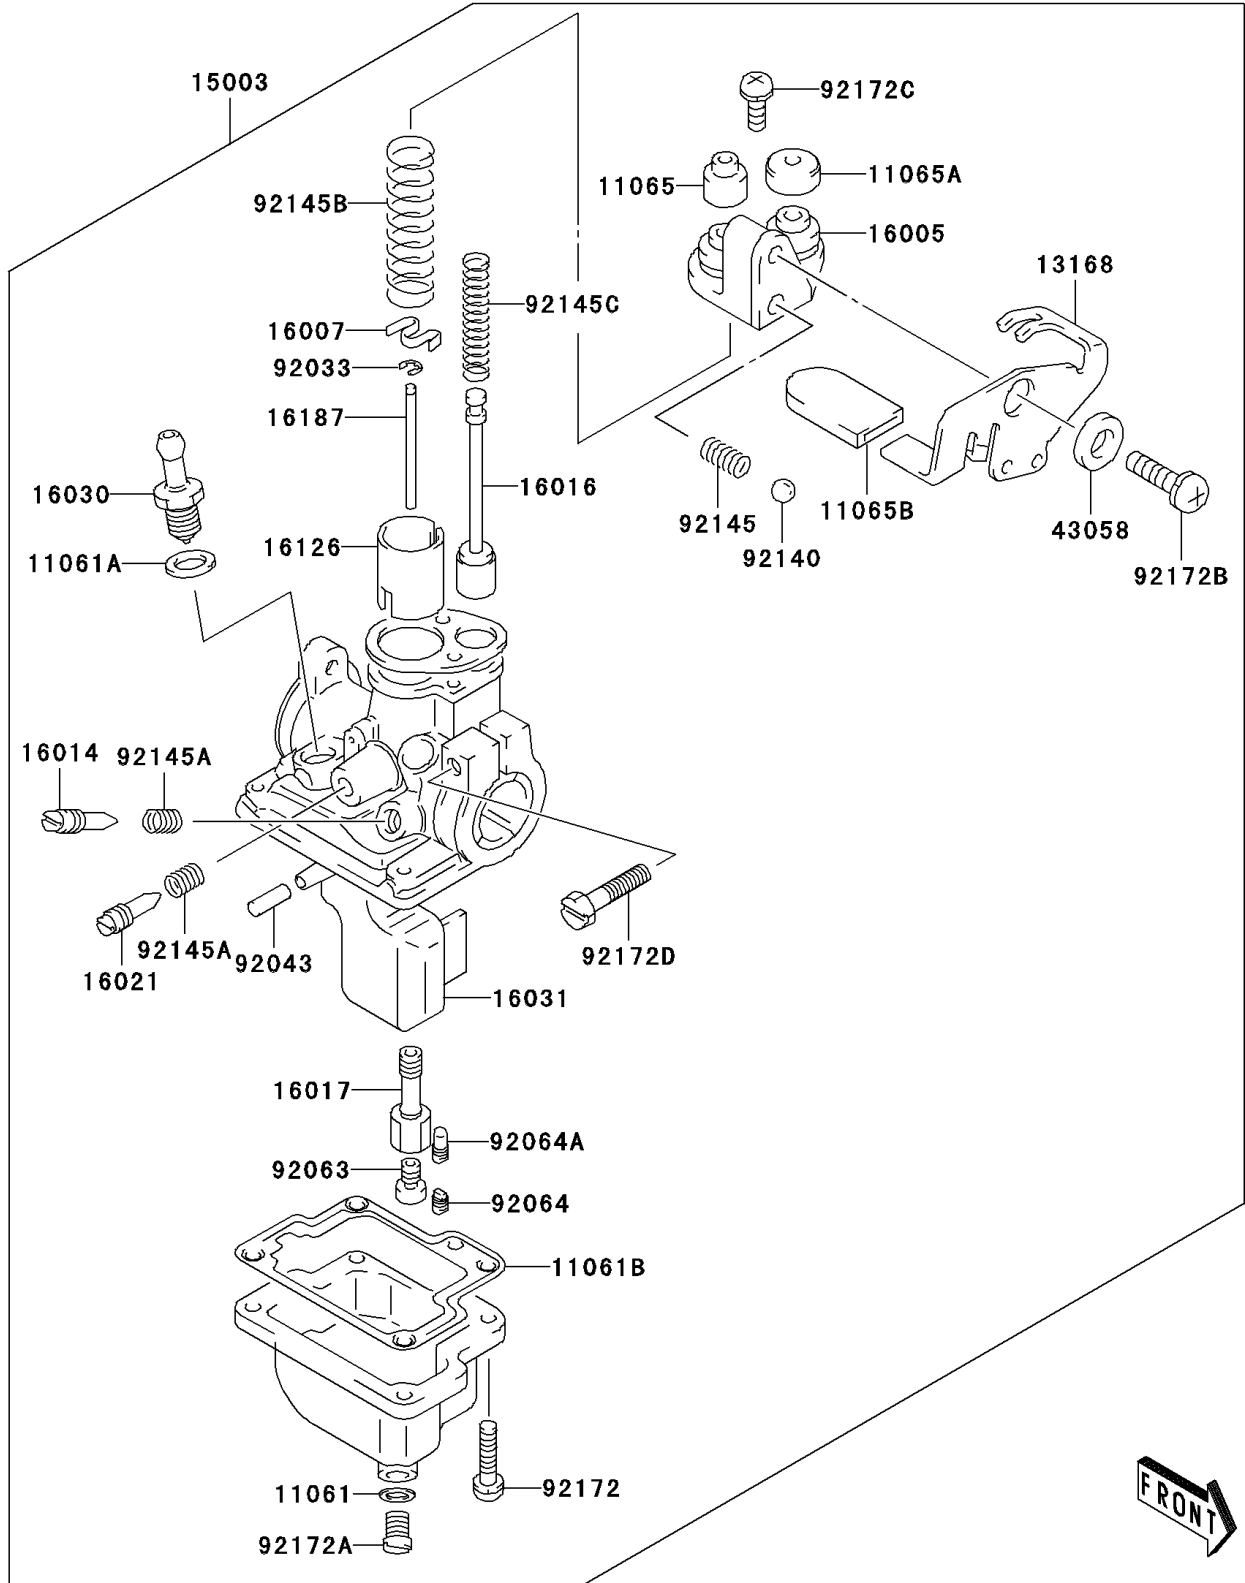

2006 KDX50 PARTS DIAGRAM

Carburetor

E1611

2006 KDX50 PARTS LIST

Carburetor

ITEM NAME	PART NUMBER	QUANTITY
GASKET (Ref # 11061)	11061-S048	1
GASKET (Ref # 11061A)	11061-S049	1
GASKET,FLOAT CHAMBER (Ref # 11061B)	11061-S080	1
CAP (Ref # 11065)	11065-S020	1
CAP,STARTER (Ref # 11065A)	11065-S021	1
CAP,LEVER (Ref # 11065B)	11065-S043	1
LEVER,STARTER (Ref # 13168)	13168-S006	1
CARBURETOR-ASSY (Ref # 15003)	15003-S009	1
TOP-CHAMBER (Ref # 16005)	16005-S009	1
SEAT-SPRING (Ref # 16007)	16007-S007	1
SCREW-PILOT AIR (Ref # 16014)	16014-S004	1
PLUNGER (Ref # 16016)	16016-S004	1
JET-NEEDLE,E-6 (Ref # 16017)	16017-S006	1
SCREW-THROTTLE STOP (Ref # 16021)	16021-S003	1
VALVE-FLOAT (Ref # 16030)	16030-S007	1
FLOAT (Ref # 16031)	16031-S004	1
VALVE,CA3.0 (Ref # 16126)	16126-S011	1
NEEDLE-JET,3D23-3 (Ref # 16187)	16187-S008	1
RING (Ref # 43058)	43058-S004	1
RING-SNAP,NEEDLE (Ref # 92033)	92033-S025	1
PIN (Ref # 92043)	92043-S027	1
JET-MAIN,#56.3 (Ref # 92063)	92063-S009	1
JET-PILOT,#0.38 (Ref # 92064)	92064-S004	1
JET-PILOT,#15 (Ref # 92064A)	92064-S005	1
BALL (Ref # 92140)	92140-S002	1
SPRING,STARTER SHAFT (Ref # 92145)	92145-S012	1
SPRING (Ref # 92145A)	92145-S060	2
SPRING,THROTTLE VALVE (Ref # 92145B)	92145-S112	1
SPRING (Ref # 92145C)	92145-S113	1

2006 KDX50 PARTS LIST

Carburetor

ITEM NAME	PART NUMBER	QUANTITY
SCREW,OIL PUMP (Ref # 92172)	92172-S121	4
SCREW (Ref # 92172A)	92172-S124	1
SCREW (Ref # 92172B)	92172-S126	1
SCREW (Ref # 92172C)	92172-S157	2
SCREW (Ref # 92172D)	92172-S246	1