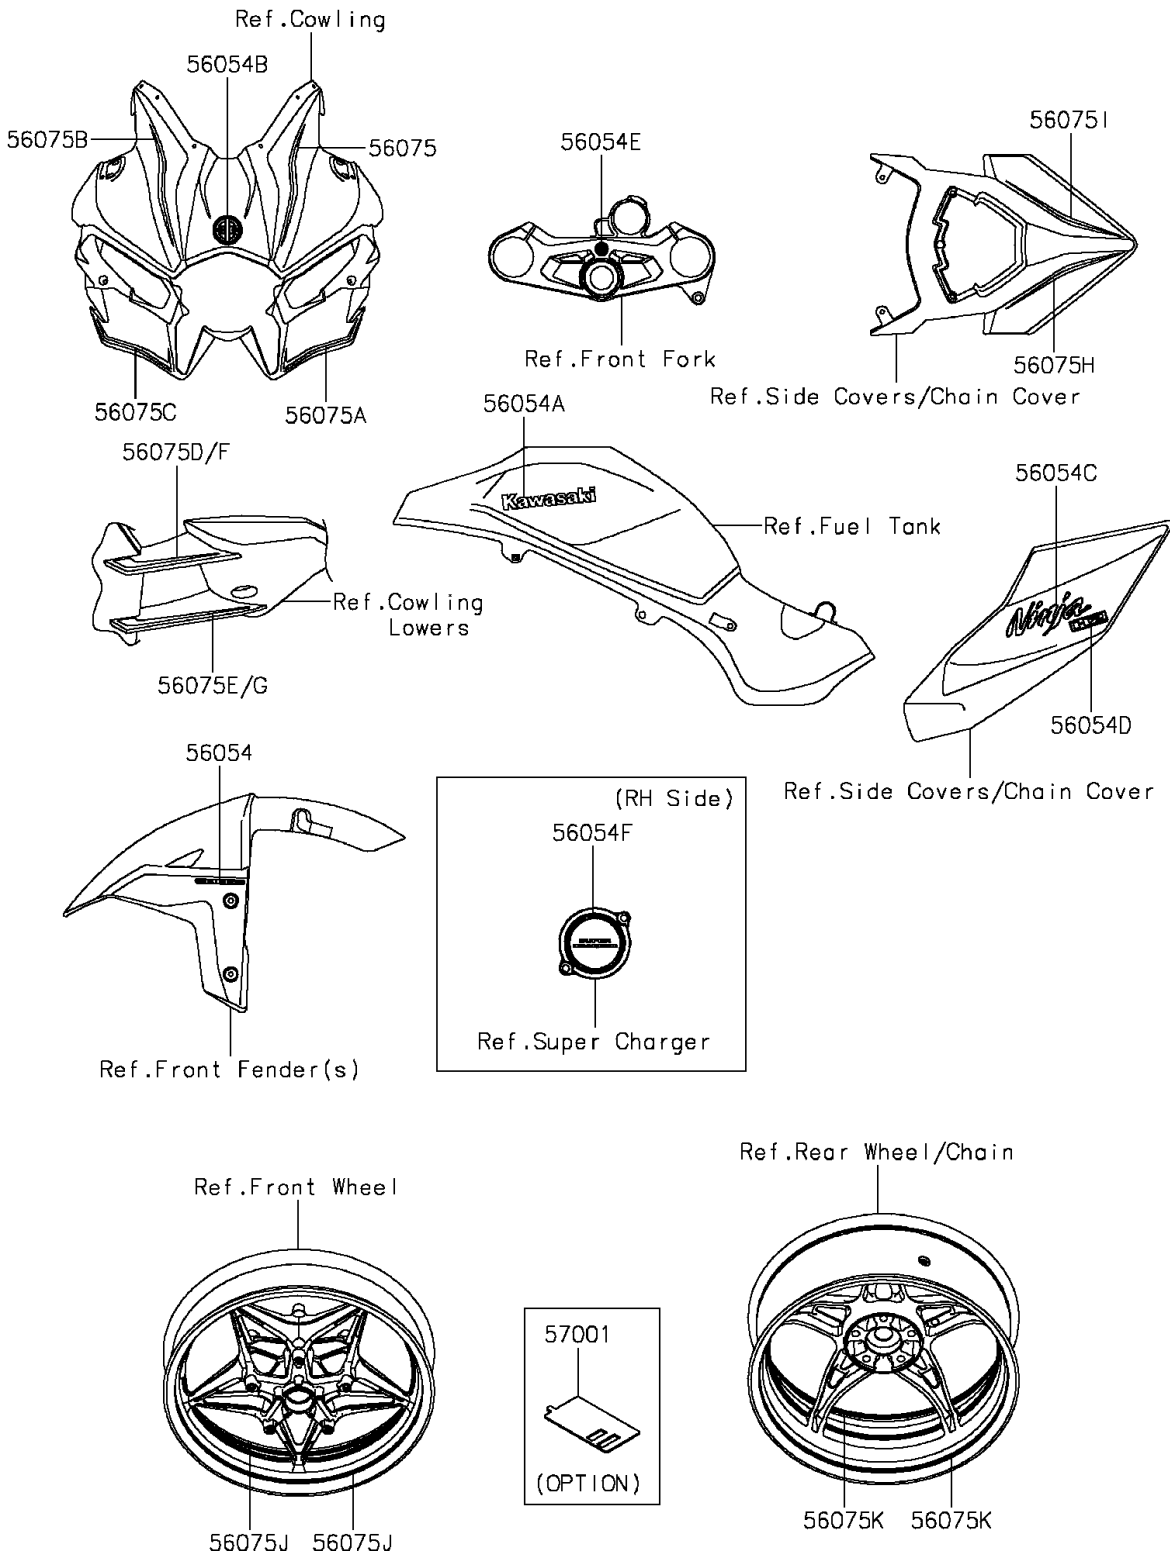

2016 NINJA H2™ PARTS DIAGRAM

Decals(NGF)

F2861A

2016 NINJA H2™ PARTS LIST

Decals(NGF)

ITEM NAME	PART NUMBER	QUANTITY
MARK,FR FENDER,KIBS (Ref # 56054)	56054-0721	2
MARK,KAWASAKI (Ref # 56054A)	56054-1356	2
MARK,UPP COWL.,RIVER (Ref # 56054B)	56054-1557	1
MARK,SIDE COVER,NINJA (Ref # 56054C)	56054-1626	2
MARK,SIDE COVER,H2 (Ref # 56054D)	56054-1627	2
MARK,UPP HOLDER,RIVER (Ref # 56054E)	56054-1628	1
MARK,SUPER CHARGED (Ref # 56054F)	56054-2043	1
PATTERN,UPP COWL.,LH,UPP (Ref # 56075)	56075-1781	1
PATTERN,UPP COWL.,LH,LWR (Ref # 56075A)	56075-1782	1
PATTERN,UPP COWL.,RH,UPP (Ref # 56075B)	56075-1783	1
PATTERN,UPP COWL.,RH,LWR (Ref # 56075C)	56075-1784	1
PATTERN,SHROUD,LH,UPP (Ref # 56075D)	56075-1785	1
PATTERN,SHROUD,LH,LWR (Ref # 56075E)	56075-1786	1
PATTERN,SHROUD,RH,UPP (Ref # 56075F)	56075-1787	1
PATTERN,SHROUD,RH,LWR (Ref # 56075G)	56075-1788	1
PATTERN,TAIL COVER,LH (Ref # 56075H)	56075-1789	1
PATTERN,TAIL COVER,RH (Ref # 56075I)	56075-1790	1
PATTERN,FR WHEEL,SIL,10X1372 (Ref # 56075J)	56075-1791	2
PATTERN,RR WHEEL,SIL,12X1377 (Ref # 56075K)	56075-1792	2
RIM STRIPE APPLICATOR,10/12MM (Ref # 57001)	57001-1836	AR