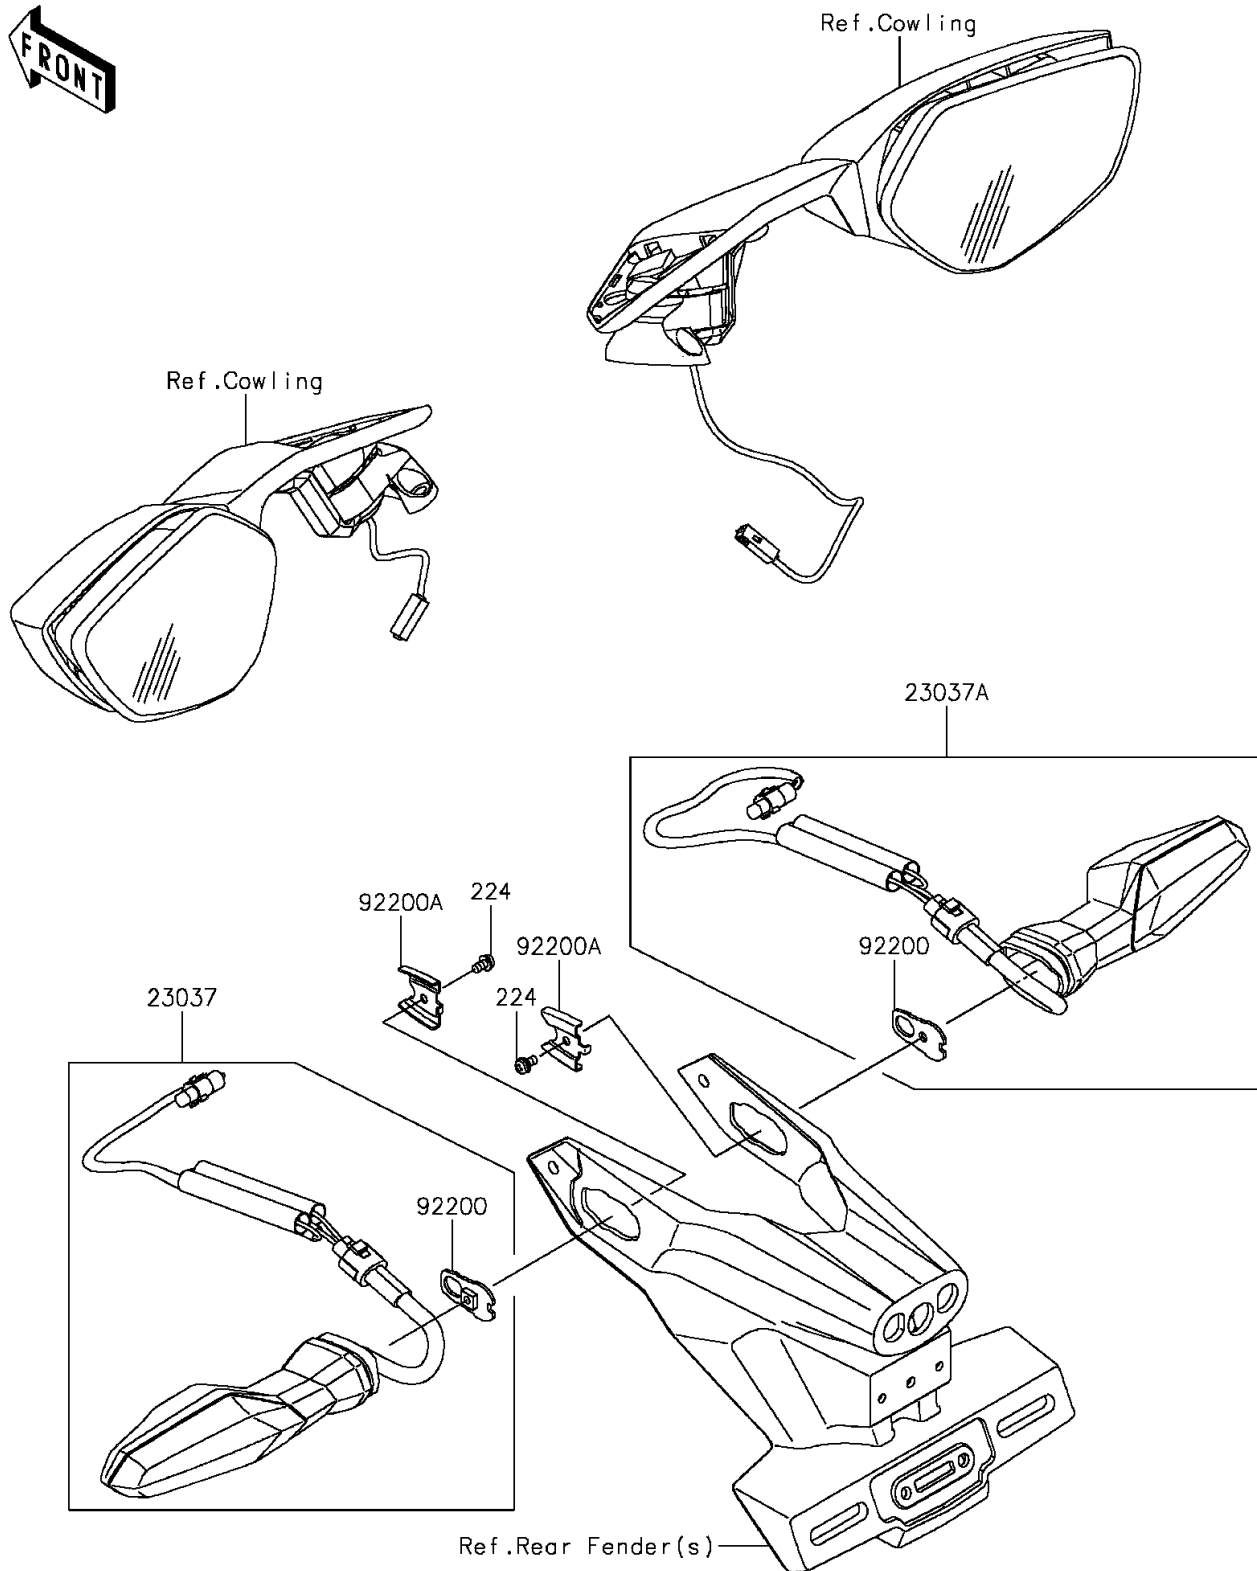

## 2015 Ninja H2 PARTS DIAGRAM

Turn Signals

F2730

## 2015 Ninja H2 PARTS LIST

Turn Signals

ITEM NAME	PART NUMBER	QUANTITY
SCREW-PAN-WP-CROS,4X8 (Ref # 224)	224AB0408	1
LAMP-ASSY-SIGNAL,RR,LH (Ref # 23037)	23037-0324	1
LAMP-ASSY-SIGNAL,RR,RH (Ref # 23037A)	23037-0325	1
WASHER,NUT 4MM (Ref # 92200)	92200-0854	1
WASHER (Ref # 92200A)	92200-0855	1