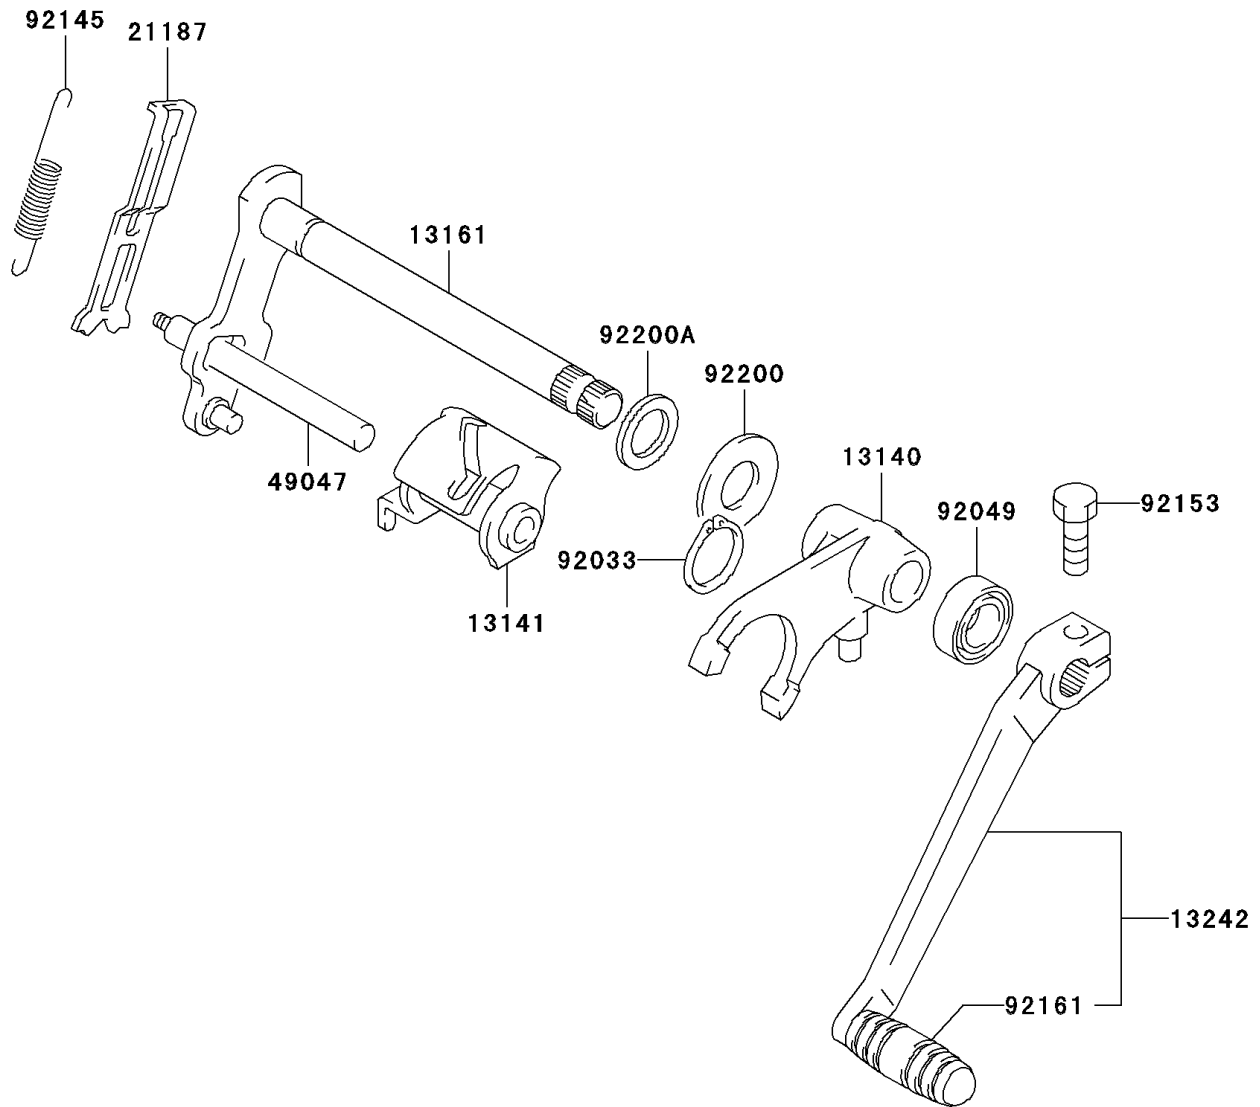

2006 KDX50 PARTS DIAGRAM

Gear Change Mechanism

E1370

2006 KDX50 PARTS LIST

Gear Change Mechanism

ITEM NAME	PART NUMBER	QUANTITY
FORK-SHIFT (Ref # 13140)	13140-S011	1
DRUM-CHANGE (Ref # 13141)	13141-S006	1
LEVER-COMP-CHANGE SHAFT (Ref # 13161)	13161-S005	1
LEVER-ASSY-CHANGE (Ref # 13242)	13242-S004	1
ARM-ASSY,CAM STOPPER (Ref # 21187)	21187-S007	1
ROD-SHIFT (Ref # 49047)	49047-S005	1
RING-SNAP (Ref # 92033)	92033-S023	1
SEAL-OIL,12X22X9 (Ref # 92049)	92049-S020	1
SPRING,GEAR SHIFT CAM (Ref # 92145)	92145-S116	1
BOLT (Ref # 92153)	92153-S127	1
DAMPER,PEDAL (Ref # 92161)	92161-S093	1
WASHER,GEAR SHIFT SHAFT (Ref # 92200)	92200-S170	1
WASHER,GEAR SHIFT SHAFT (Ref # 92200A)	92200-S171	1