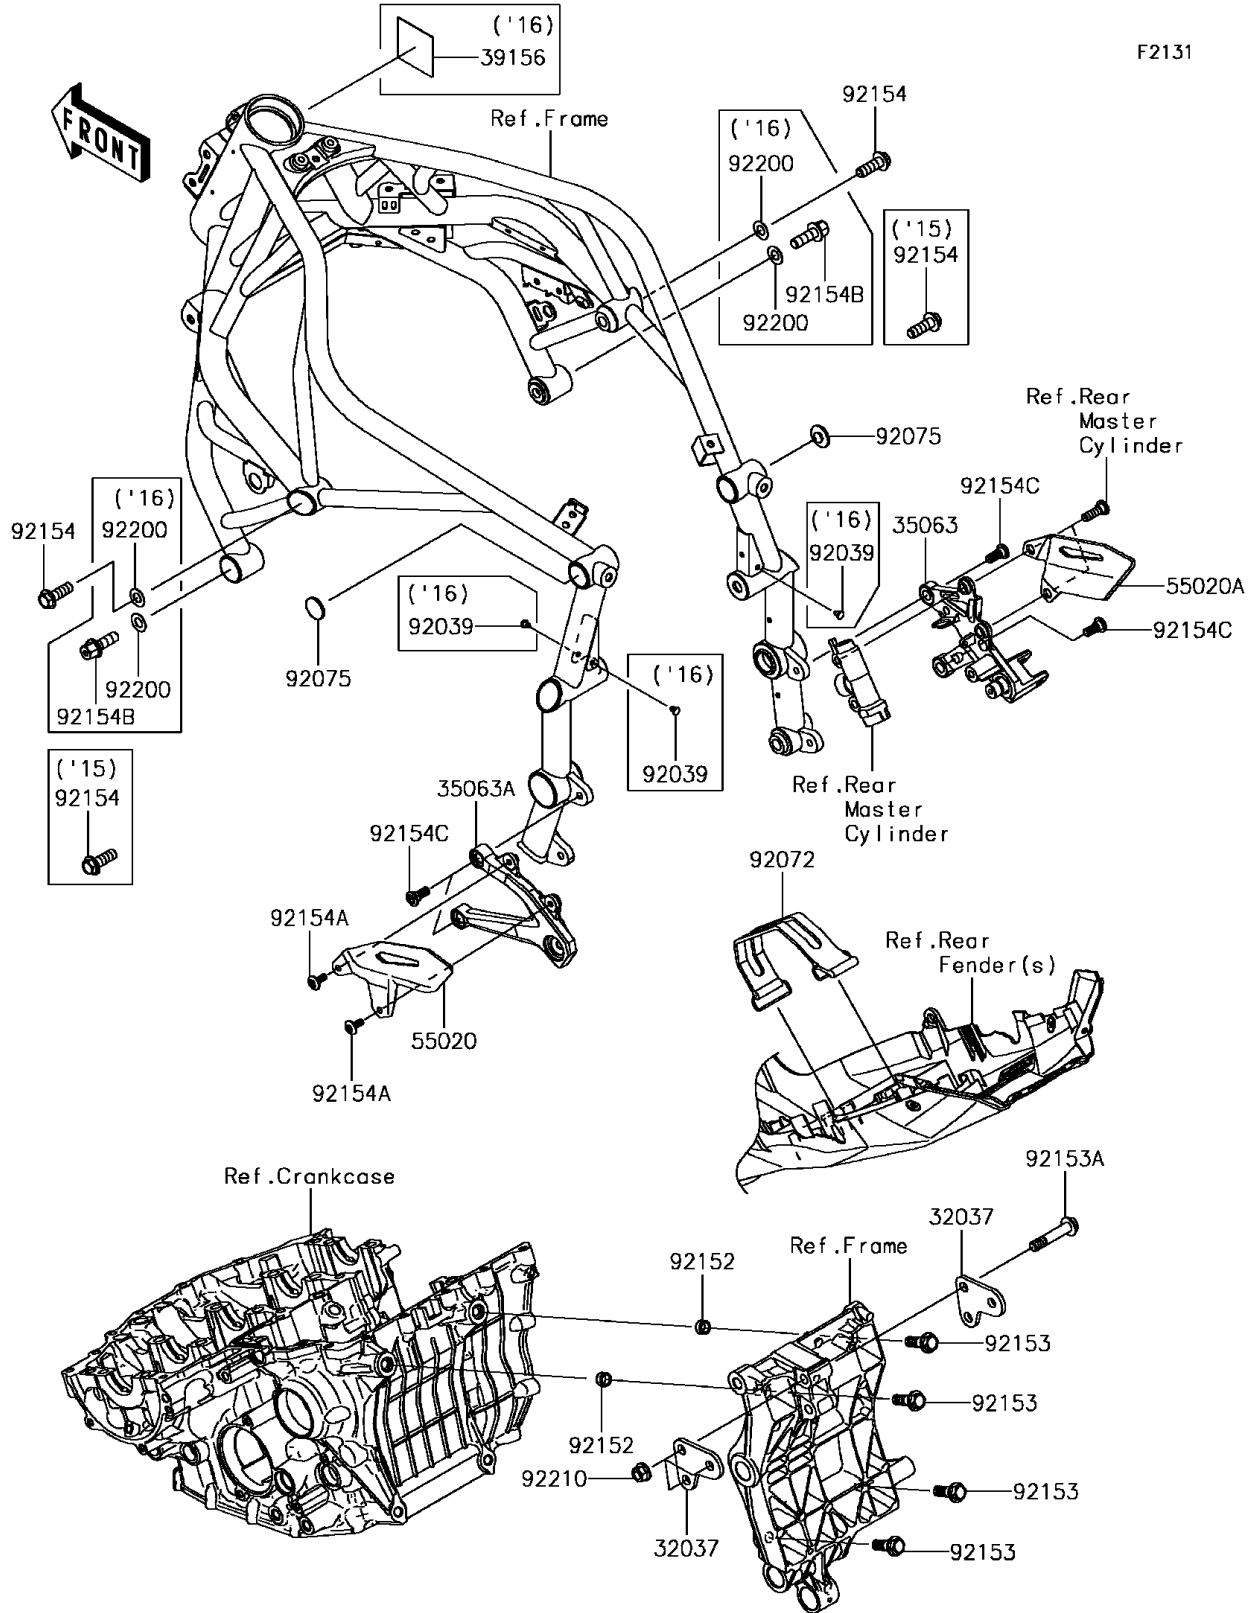

# 2015 Ninja H2 PARTS DIAGRAM

## Frame Fittings

## 2015 Ninja H2 PARTS LIST

### Frame Fittings

ITEM NAME	PART NUMBER	QUANTITY
BRACKET-SHOCKABSORBER (Ref # 32037)	32037-0361	2
STAY,STEP,RH,F.W.M.GRAY (Ref # 35063)	35063-0994-46T	1
STAY,STEP,LH,F.W.M.GRAY (Ref # 35063A)	35063-1308-46T	1
GUARD,HEEL,LH (Ref # 55020)	55020-1835	1
GUARD,HEEL,RH (Ref # 55020A)	55020-1836	1
BAND,L=150 (Ref # 92072)	92072-1338	1
DAMPER,RUBBER (Ref # 92075)	92075-261	2
COLLAR,DOWEL PIN (Ref # 92152)	92152-0679	2
BOLT,FLANGED,10X30 (Ref # 92153)	92153-0801	4
BOLT,FLANGED,10X51 (Ref # 92153A)	92153-1545	3
BOLT,FLANGED,10X30 (Ref # 92154)	92154-0543	4
BOLT,SOCKET,6X14 (Ref # 92154A)	92154-0745	2
BOLT,SOCKET8X20 (Ref # 92154C)	92154-1711	4
NUT,LOCK,FLANGED,10MM (Ref # 92210)	92210-1139	3