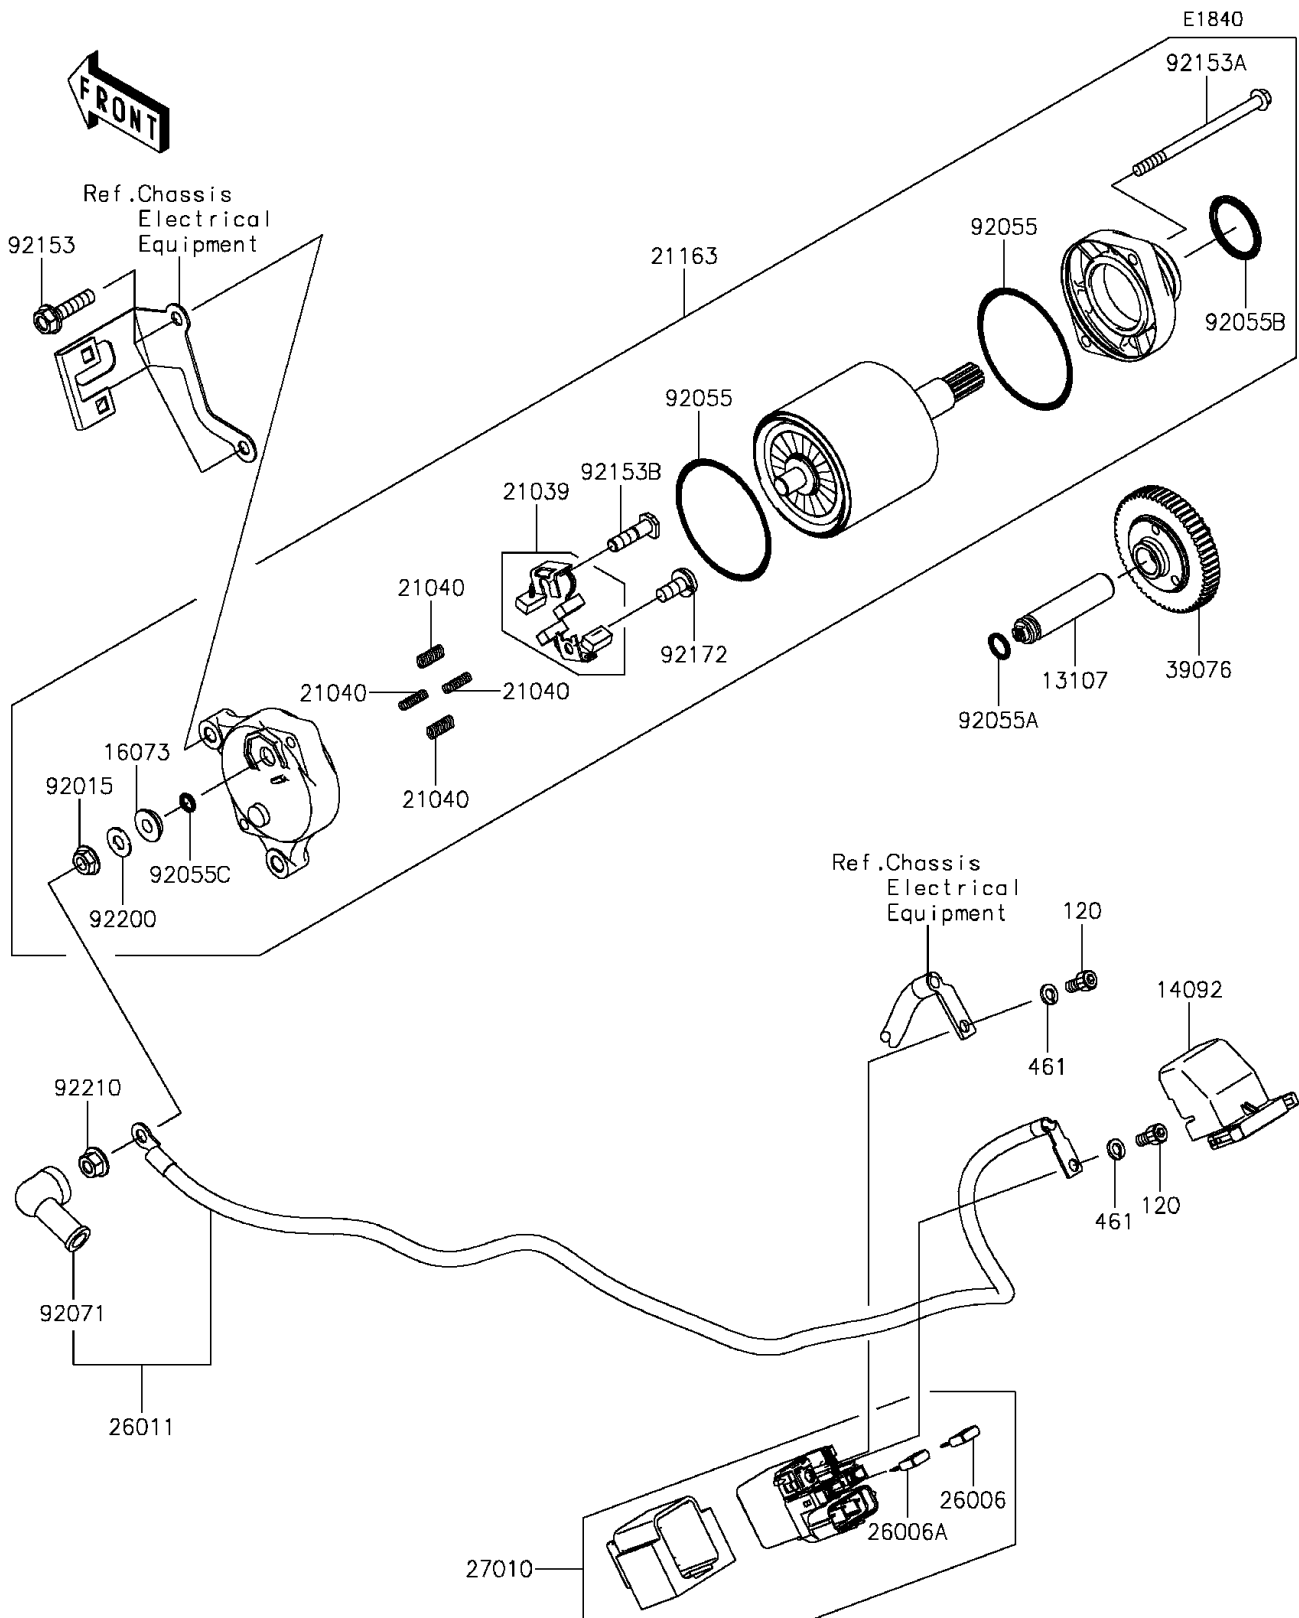

## 2015 Ninja H2 PARTS DIAGRAM

Starter Motor

## 2015 Ninja H2 PARTS LIST

Starter Motor

ITEM NAME	PART NUMBER	QUANTITY
BOLT-SOCKET,5X10 (Ref # 120)	120CB0510	1
WASHER-SPRING,5MM (Ref # 461)	461DA0500	1
SHAFT (Ref # 13107)	13107-0813	1
COVER (Ref # 14092)	14092-0109	1
INSULATOR (Ref # 16073)	16073-0053	1
BRUSH,CARBON (Ref # 21039)	21039-0004	1
SPRING-BRUSH (Ref # 21040)	21040-0003	1
STARTER-ELECTRIC (Ref # 21163)	21163-0750	1
FUSE,MINI BLADE,15A,BLUE (Ref # 26006)	26006-0001	1
FUSE,MINI BLADE,30A,GREEN (Ref # 26006A)	26006-1080	1
WIRE-LEAD (Ref # 26011)	26011-0910	1
SWITCH (Ref # 27010)	27010-0773	1
LIMITER (Ref # 39076)	39076-0025	1
NUT,STARTER MOTOR (Ref # 92015)	92015-1476	1
RING-O (Ref # 92055)	92055-0136	1
RING-O,8.8X1.9 (Ref # 92055A)	92055-099	1
RING-O (Ref # 92055B)	92055-1276	1
RING-O,4.5X2.0 (Ref # 92055C)	92055-1370	1
GROMMET (Ref # 92071)	92071-0024	1
BOLT,FLANGED,6X25 (Ref # 92153)	92153-1592	1
BOLT (Ref # 92153A)	92153-1850	1
BOLT (Ref # 92153B)	92153-1866	1
SCREW (Ref # 92172)	92172-0334	1
WASHER (Ref # 92200)	92200-0386	1
NUT,6MM (Ref # 92210)	92210-0188	1