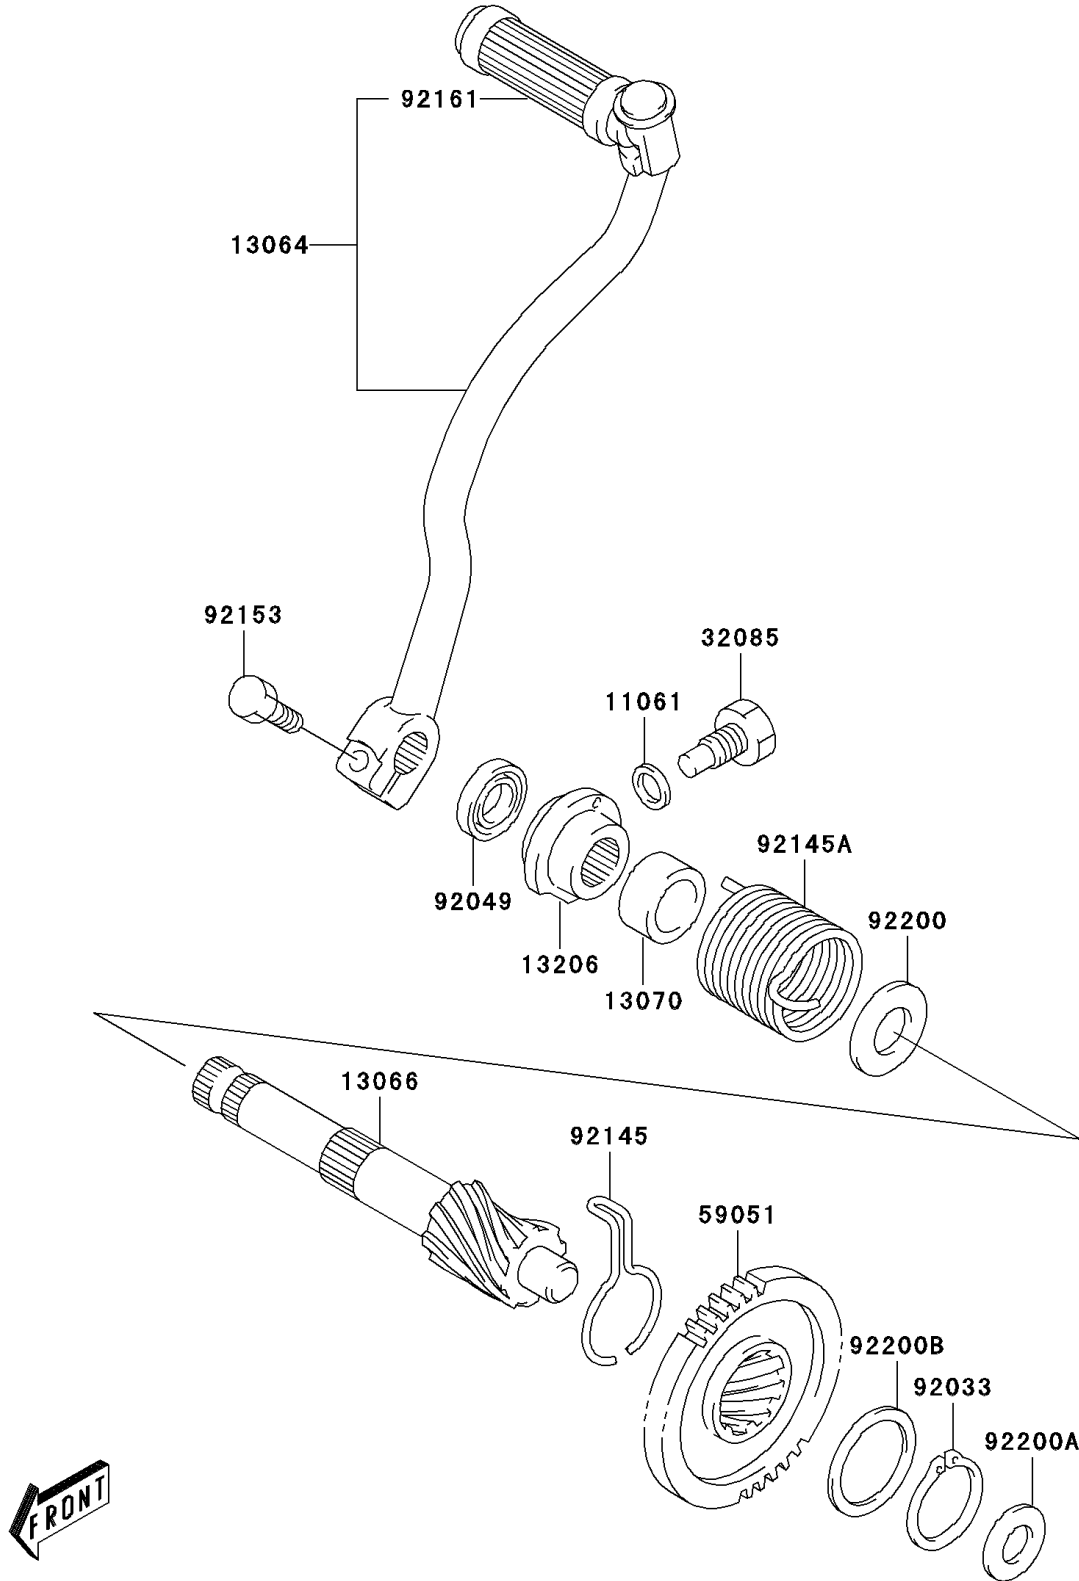

# 2006 KDX50 PARTS DIAGRAM

## 2006 KDX50 PARTS LIST

### Kickstarter Mechanism

| ITEM NAME                               | PART NUMBER | QUANTITY |
|-----------------------------------------|-------------|----------|
| GASKET,10X14X3.6 (Ref # 11061)          | 11061-S021  | 1        |
| LEVER-ASSY-KICK (Ref # 13064)           | 13064-S003  | 1        |
| SHAFT-KICK (Ref # 13066)                | 13066-S002  | 1        |
| GUIDE,KICK RETURN SPRING (Ref # 13070)  | 13070-S016  | 1        |
| GUIDE-KICK (Ref # 13206)                | 13206-S002  | 1        |
| STOPPER,KICK STARTER (Ref # 32085)      | 32085-S014  | 1        |
| GEAR-SPUR (Ref # 59051)                 | 59051-S006  | 1        |
| RING-SNAP (Ref # 92033)                 | 92033-S045  | 1        |
| SEAL-OIL,STARTER SHAFT (Ref # 92049)    | 92049-S056  | 1        |
| SPRING (Ref # 92145)                    | 92145-S110  | 1        |
| SPRING,KICK STARTER (Ref # 92145A)      | 92145-S117  | 1        |
| BOLT (Ref # 92153)                      | 92153-S127  | 1        |
| DAMPER,KICK STARTER PEDAL (Ref # 92161) | 92161-S109  | 1        |
| WASHER,16X30X1 (Ref # 92200)            | 92200-S073  | 1        |
| WASHER,GEAR SHIFT SHAFT (Ref # 92200A)  | 92200-S170  | 1        |
| WASHER,25X32X1 (Ref # 92200B)           | 92200-S172  | 1        |