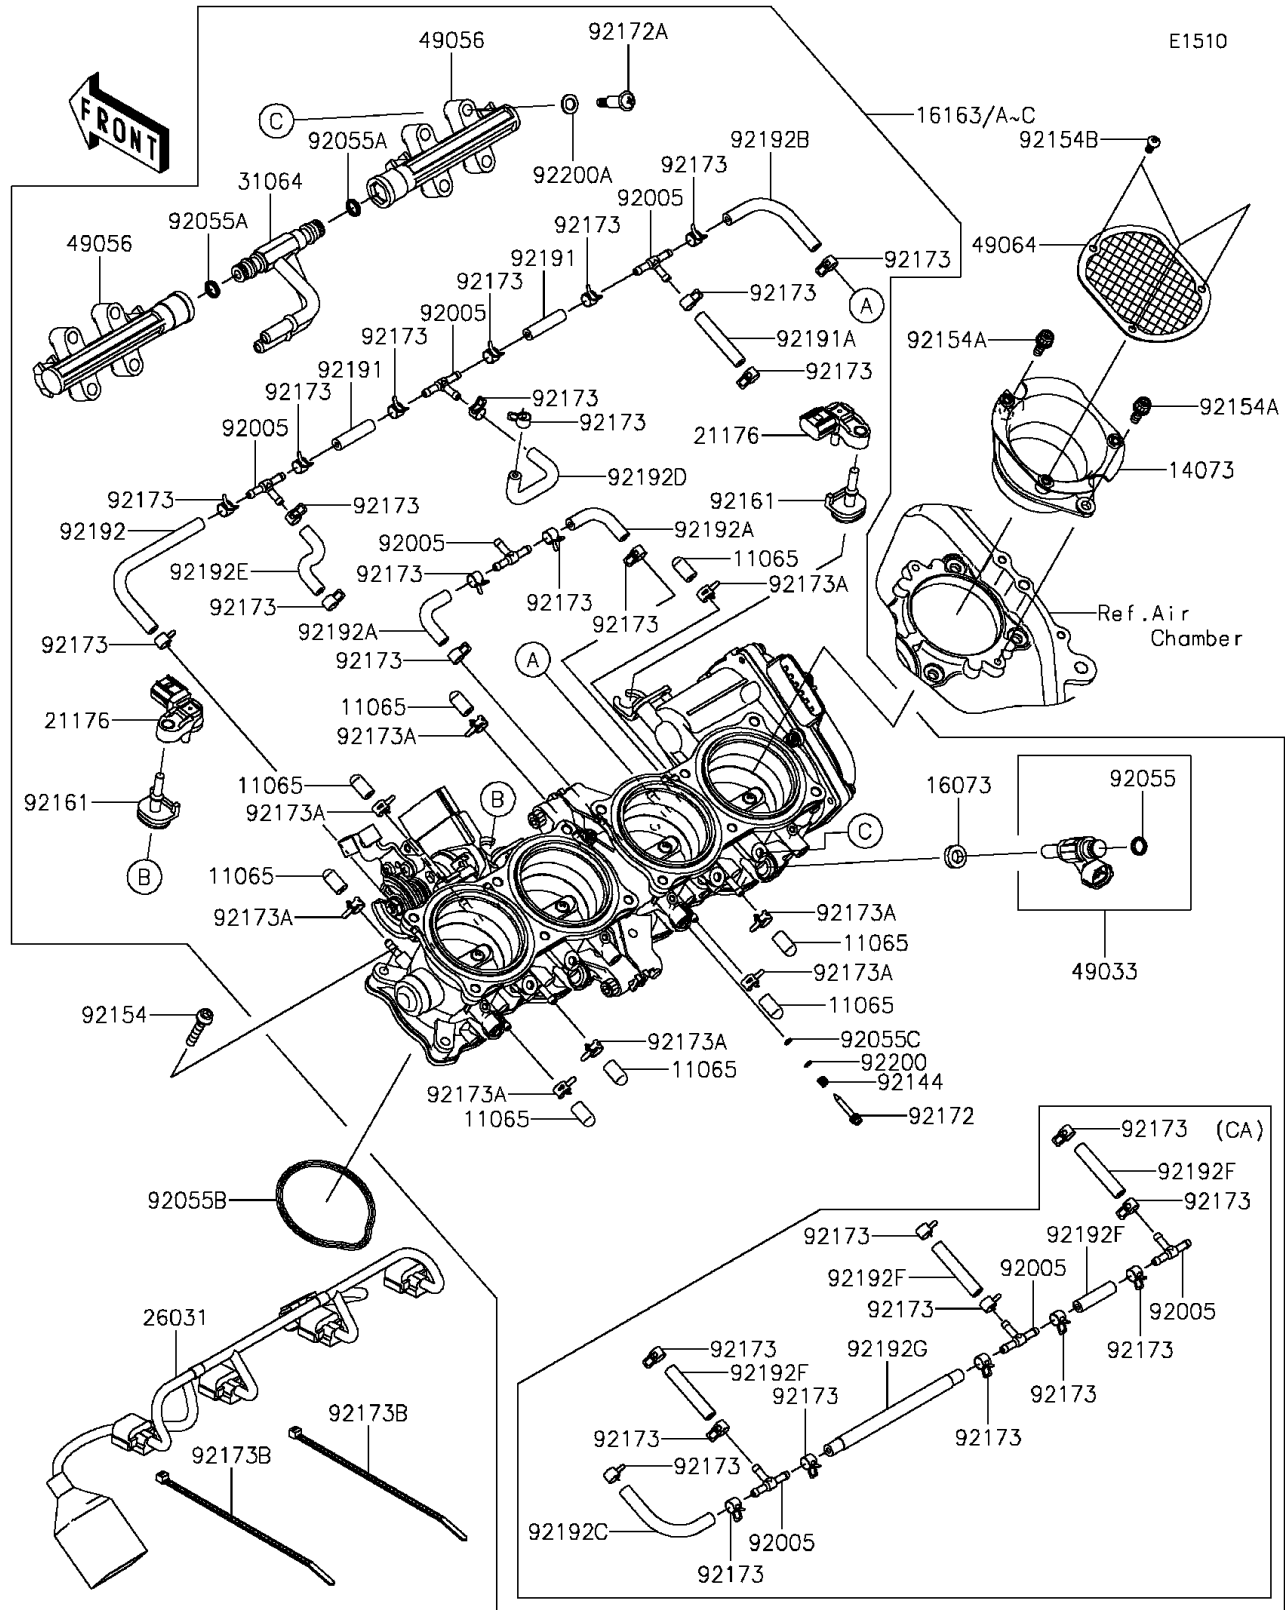

2015 Ninja H2 PARTS DIAGRAM

Throttle

2015 Ninja H2 PARTS LIST

Throttle

ITEM NAME	PART NUMBER	QUANTITY
DUCT,AIR FANNEL (Ref # 14073)	14073-0804	1
INSULATOR (Ref # 16073)	16073-0825	1
SENSOR,BOOST (Ref # 21176)	21176-3777	1
HARNESS (Ref # 26031)	26031-1782	1
PIPE-COMP (Ref # 31064)	31064-0674	1
NOZZLE-INJECTION (Ref # 49033)	49033-0035	1
PIPE-INJECTION (Ref # 49056)	49056-0037	1
FILTER-AIR (Ref # 49064)	49064-0004	1
RING-O,INJECTION NOZZLE (Ref # 92055)	92055-0124	1
RING-O (Ref # 92055A)	92055-0761	1
RING-O (Ref # 92055B)	92055-0817	1
RING-O (Ref # 92055C)	92055-0840	1
SPRING,PILOT AIR SCREW (Ref # 92144)	92144-1674	1
BOLT,SOCKET,5X28 (Ref # 92154)	92154-1451	1
BOLT,SOCKET,5X16 (Ref # 92154A)	92154-1568	1
BOLT,TORX,4X10 (Ref # 92154B)	92154-1790	1
DAMPER (Ref # 92161)	92161-0673	1
SCREW,PILOT AIR (Ref # 92172)	92172-0156	1
SCREW,PIPE INJECTION (Ref # 92172A)	92172-0828	1
CLAMP (Ref # 92173B)	92173-1470	1
TUBE,3.2X7.4X30 (Ref # 92191)	92191-1550	1
TUBE,3.2X7.4X40 (Ref # 92191A)	92191-1551	1
TUBE (Ref # 92192)	92192-0131	1
TUBE (Ref # 92192A)	92192-1445	1
TUBE (Ref # 92192B)	92192-1446	1
TUBE (Ref # 92192D)	92192-1492	1
TUBE (Ref # 92192E)	92192-1493	1
WASHER,PILOT AIR SCREW (Ref # 92200)	92200-1564	1
WASHER (Ref # 92200A)	92200-3807	1

2015 Ninja H2 PARTS LIST

Throttle

ITEM NAME	PART NUMBER	QUANTITY
CAP (Ref # 11065)	11065-0904	2
THROTTLE-ASSY (Ref # 16163)	16163-0847	1
THROTTLE-ASSY (Ref # 16163B)	16163-0848	1
FITTING (Ref # 92005)	92005-1380	2
CLAMP (Ref # 92173)	92173-1420	2
CLAMP (Ref # 92173A)	92173-1421	2
TUBE (Ref # 92192C)	92192-1447	1
TUBE (Ref # 92192F)	92192-1494	1
TUBE (Ref # 92192G)	92192-1495	1