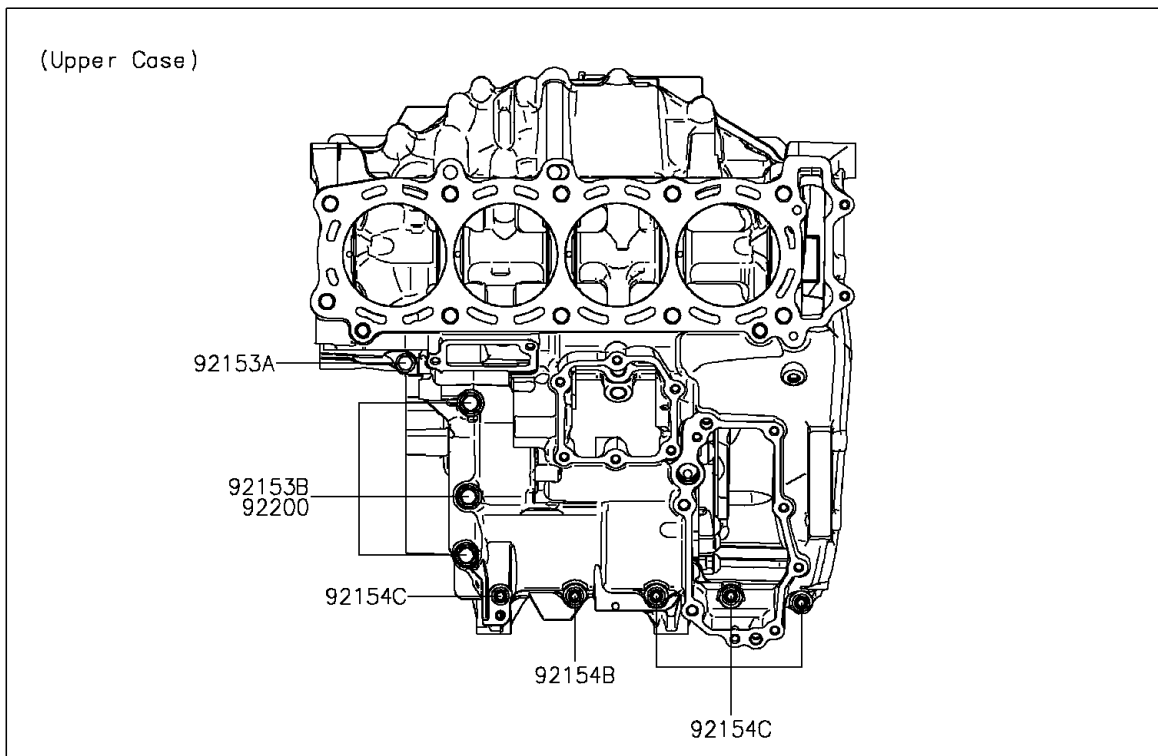

## 2015 Ninja H2 PARTS DIAGRAM

Crankcase Bolt Pattern

E1412

## 2015 Ninja H2 PARTS LIST

Crankcase Bolt Pattern

ITEM NAME	PART NUMBER	QUANTITY
BOLT,FLANGED,7X85 (Ref # 92150)	92150-1251	1
BOLT,FLANGED,7X45 (Ref # 92153)	92153-1041	1
BOLT,FLANGED,7X60 (Ref # 92153A)	92153-1045	1
BOLT,8X63 (Ref # 92153B)	92153-1110	1
BOLT,FLANGED,10X100 (Ref # 92154)	92154-1446	1
BOLT,FLANGED,10X120 (Ref # 92154A)	92154-1447	1
BOLT,SOCKET,6X30 (Ref # 92154B)	92154-1463	1
BOLT,SOCKET,6X40 (Ref # 92154C)	92154-1465	1
WASHER,8.2X16X1.6 (Ref # 92200)	92200-0047	1
WASHER,10.2X18.4X1.8 (Ref # 92200A)	92200-0990	1