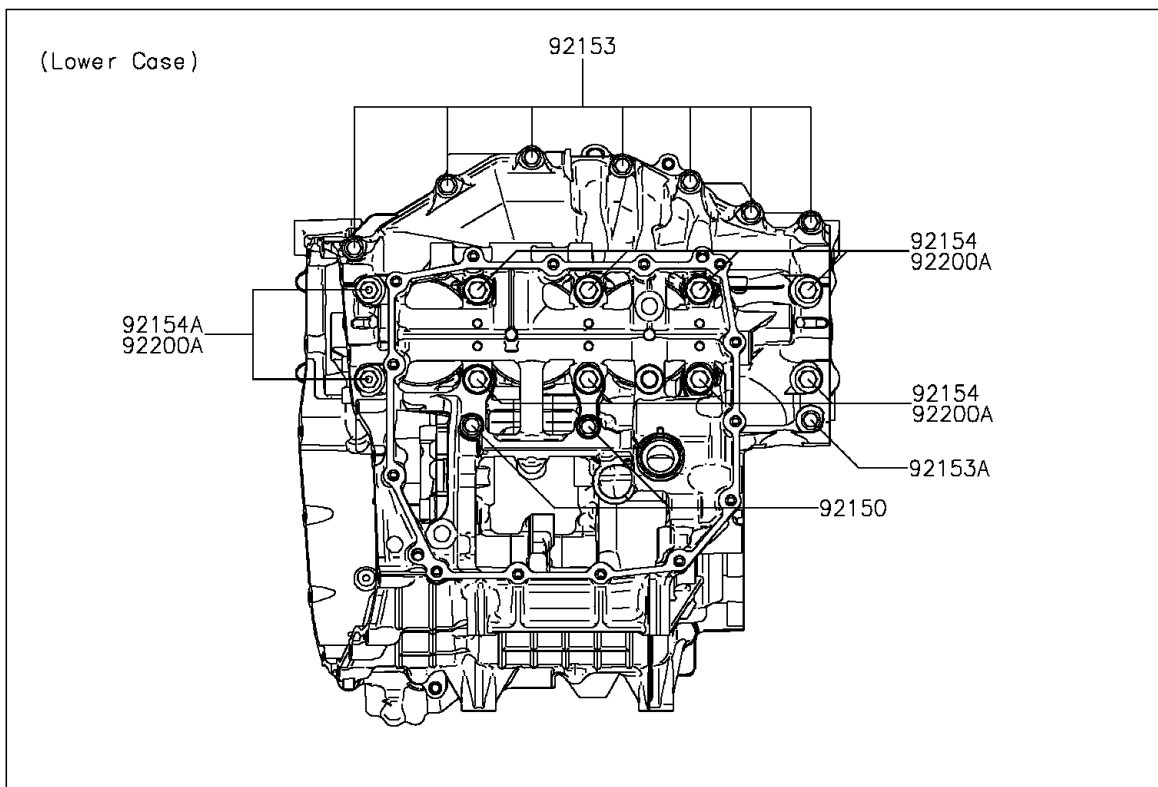

## 2015 Ninja H2 PARTS DIAGRAM

Crankcase Bolt Pattern

E1412

## 2015 Ninja H2 PARTS LIST

Crankcase Bolt Pattern

ITEM NAME	PART NUMBER	QUANTITY
BOLT,FLANGED,7X85 (Ref # 92150)	92150-1251	1
BOLT,FLANGED,7X45 (Ref # 92153)	92153-1041	1
BOLT,FLANGED,7X60 (Ref # 92153A)	92153-1045	1
BOLT,8X63 (Ref # 92153B)	92153-1110	1
BOLT,FLANGED,10X100 (Ref # 92154)	92154-1446	1
BOLT,FLANGED,10X120 (Ref # 92154A)	92154-1447	1
BOLT,SOCKET,6X30 (Ref # 92154B)	92154-1463	1
BOLT,SOCKET,6X40 (Ref # 92154C)	92154-1465	1
WASHER,8.2X16X1.6 (Ref # 92200)	92200-0047	1
WASHER,10.2X18.4X1.8 (Ref # 92200A)	92200-0990	1