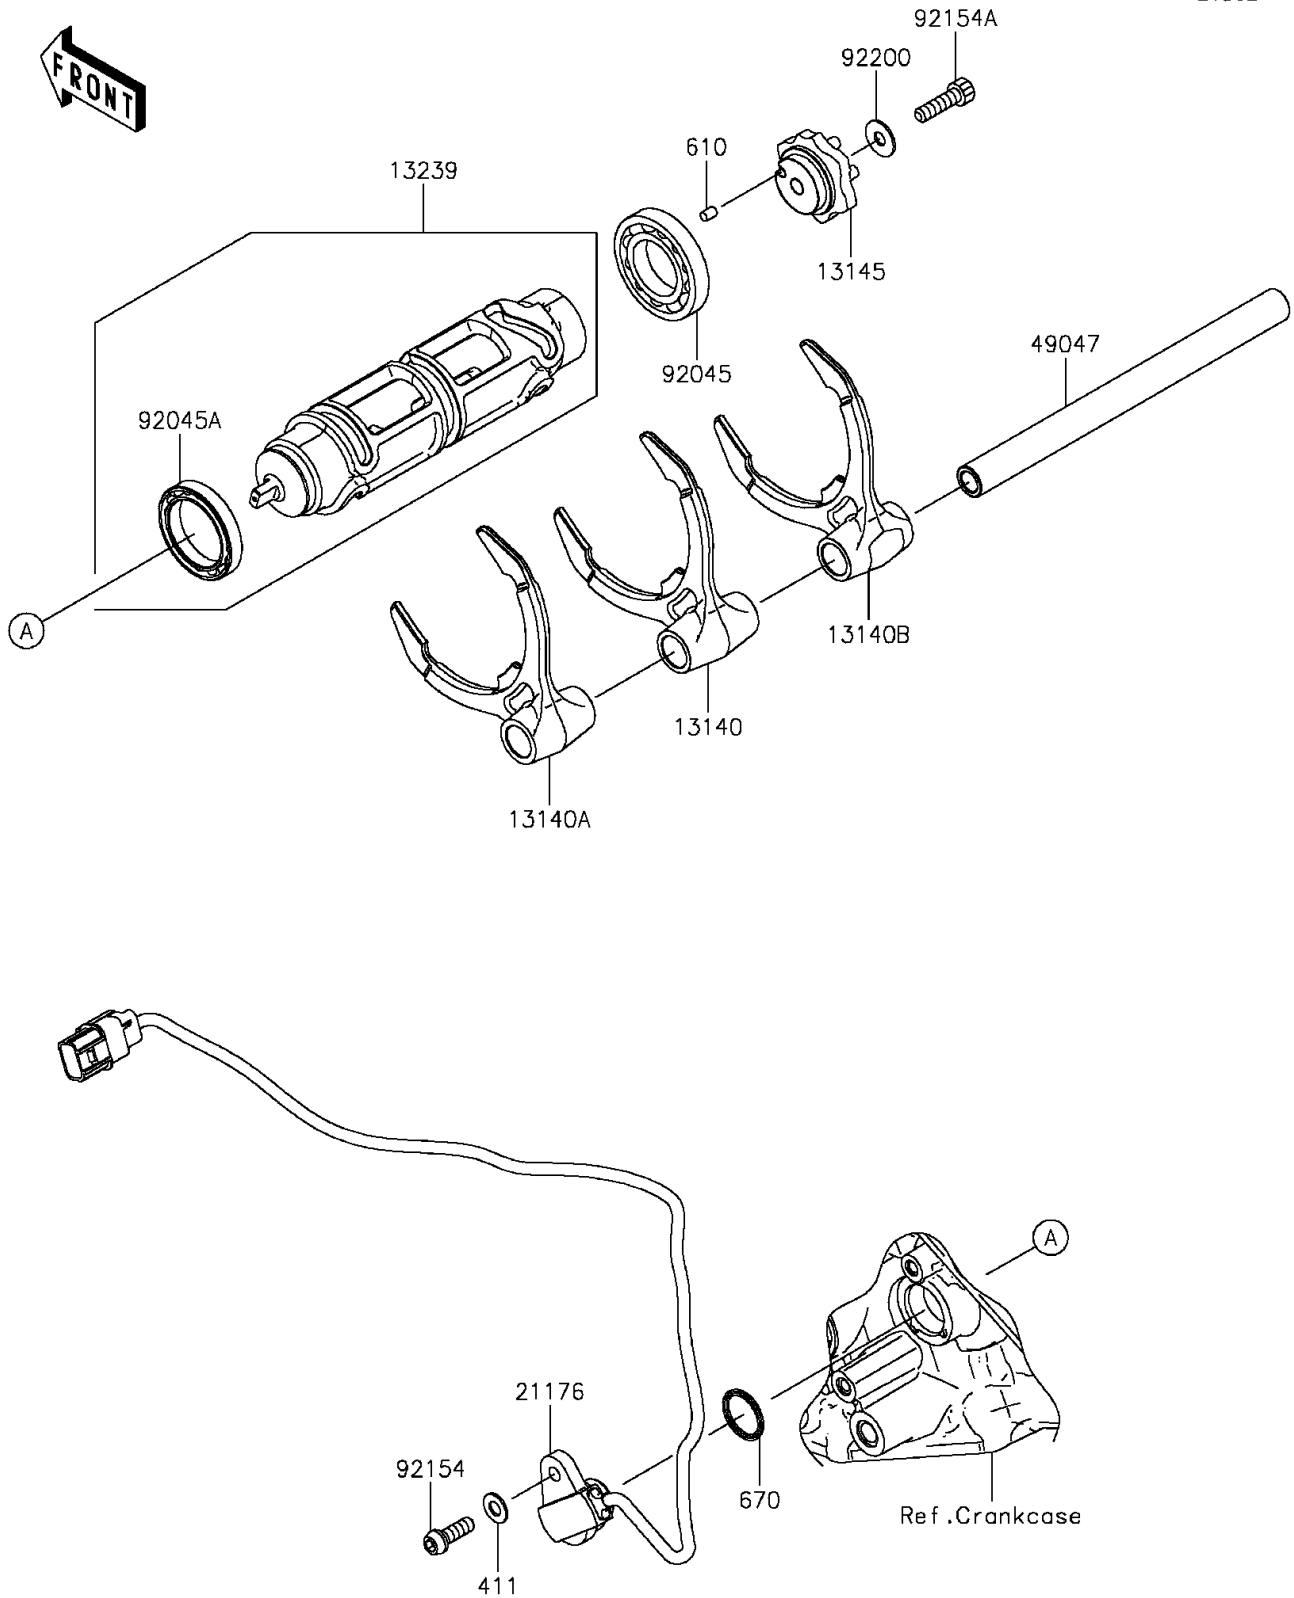

2015 Ninja H2 PARTS DIAGRAM

Gear Change Drum/Shift Fork(s)

E1362

2015 Ninja H2 PARTS LIST

Gear Change Drum/Shift Fork(s)

ITEM NAME	PART NUMBER	QUANTITY
WASHER-PLAIN,6MM (Ref # 411)	411AA0600	1
ROLLER,4X6 (Ref # 610)	610A0406	1
O RING,18MM (Ref # 670)	670D2018	1
FORK-SHIFT,3RD&4TH (Ref # 13140)	13140-0645	1
FORK-SHIFT,5TH&6TH (Ref # 13140A)	13140-0646	1
FORK-SHIFT,1ST&2ND (Ref # 13140B)	13140-0649	1
CAM-CHANGE DRUM (Ref # 13145)	13145-0561	1
DRUM-ASSY-CHANGE (Ref # 13239)	13239-0040	1
SENSOR,GEAR POSITION (Ref # 21176)	21176-0787	1
ROD-SHIFT (Ref # 49047)	49047-0049	1
BEARING-BALL,16005 (Ref # 92045)	92045-1045	1
BEARING-BALL,6806 (Ref # 92045A)	92045-1152	1
BOLT,SOCKET,6X18 (Ref # 92154)	92154-1455	1
BOLT,SOCKET,6X22 (Ref # 92154A)	92154-1542	1
WASHER,6X16X1 (Ref # 92200)	92200-2145	1