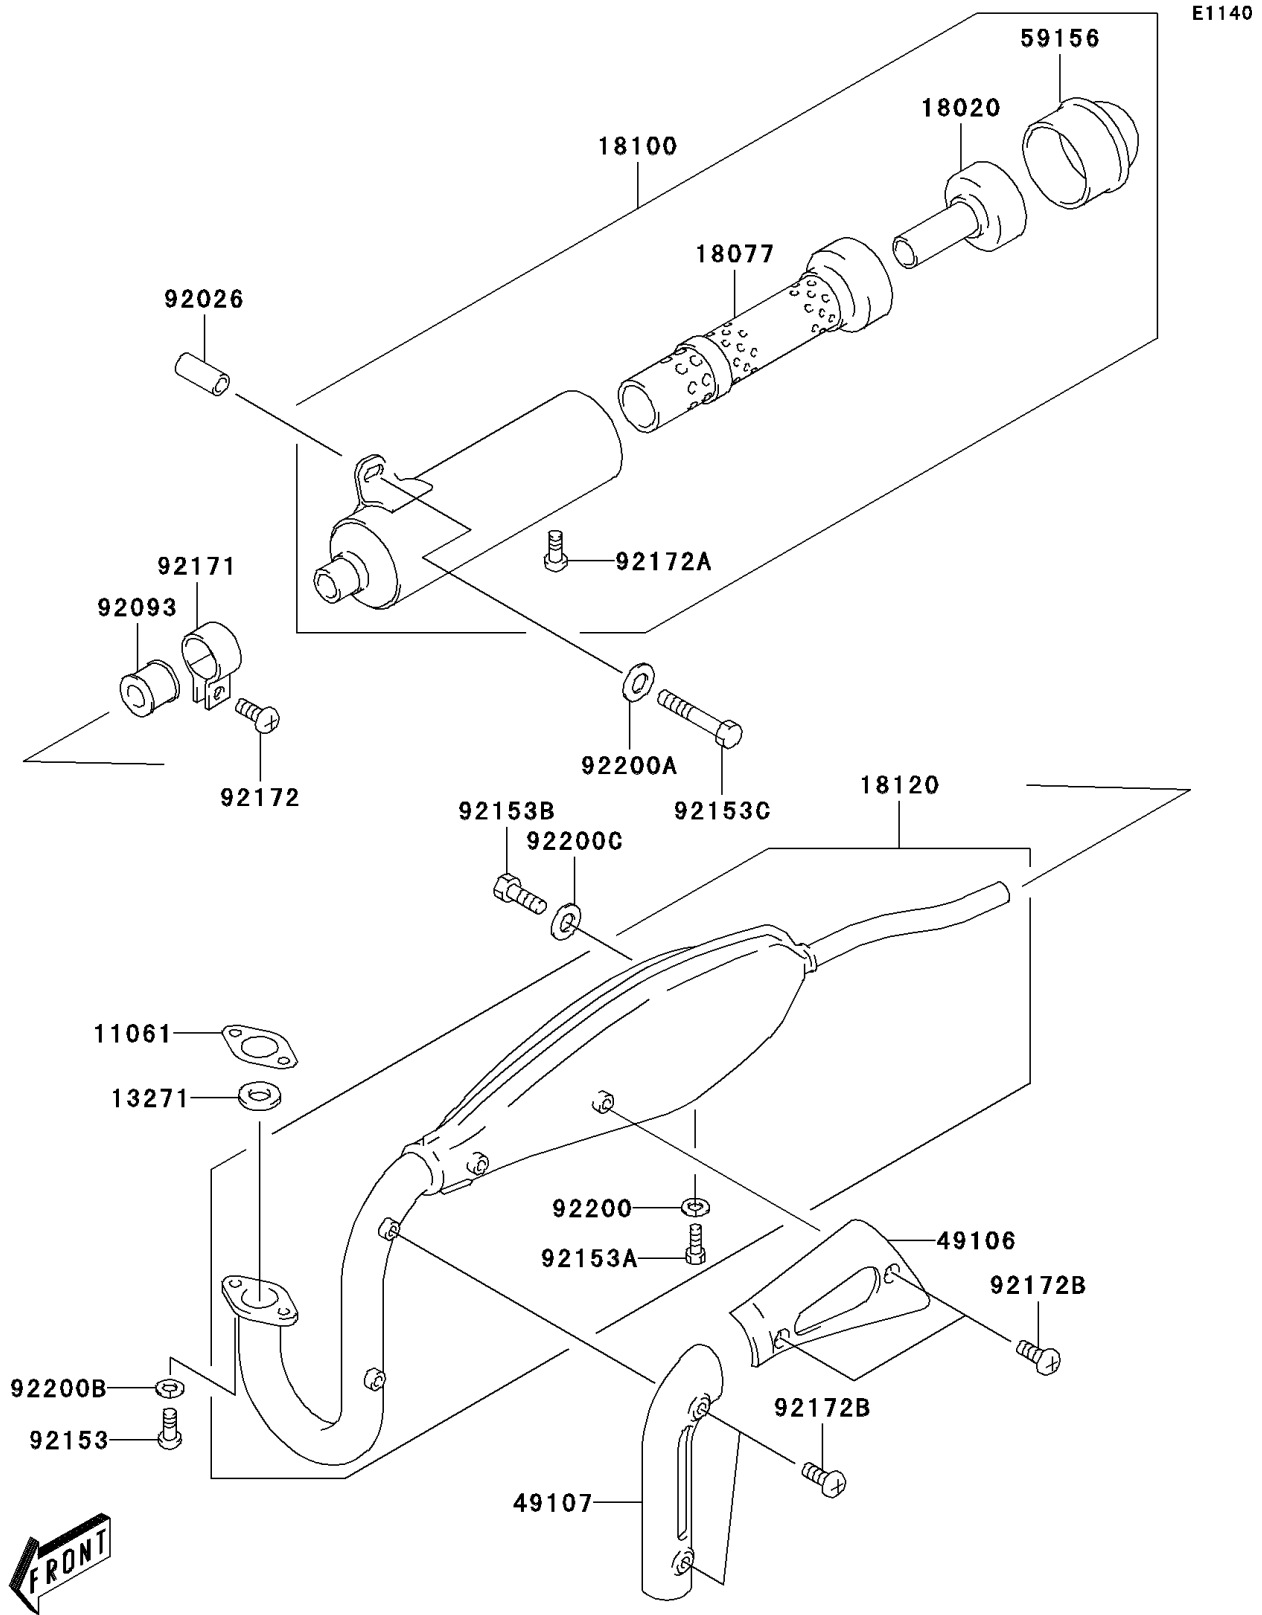

2006 KDX50 PARTS DIAGRAM

Muffler(s)

2006 KDX50 PARTS LIST

Muffler(s)

ITEM NAME	PART NUMBER	QUANTITY
GASKET,EXHAUST PIPE (Ref # 11061)	11061-S081	1
PLATE,EXHAUST PIPE (Ref # 13271)	13271-S027	1
BAFFLE (Ref # 18020)	18020-S002	1
ARRESTER-SPARK (Ref # 18077)	18077-S001	1
BODY-ASSY-MUFFLER (Ref # 18100)	18100-S003	1
CHAMBER-EXHAUST (Ref # 18120)	18120-S001	1
COVER-MUFFLER (Ref # 49106)	49106-S005	1
COVER-EXHAUST PIPE (Ref # 49107)	49107-S005	1
PIPE-TAIL (Ref # 59156)	59156-S002	1
SPACER (Ref # 92026)	92026-S108	1
SEAL,MUFFLER (Ref # 92093)	92093-S042	1
BOLT (Ref # 92153)	92153-S024	2
BOLT (Ref # 92153A)	92153-S125	1
BOLT (Ref # 92153B)	92153-S314	1
BOLT (Ref # 92153C)	92153-S315	1
CLAMP,CONNECTOR (Ref # 92171)	92171-S105	1
SCREW (Ref # 92172)	92172-S008	1
SCREW,STARTER (Ref # 92172A)	92172-S128	2
SCREW,5X6 (Ref # 92172B)	92172-S288	4
WASHER (Ref # 92200)	92200-S003	1
WASHER (Ref # 92200A)	92200-S028	1
WASHER (Ref # 92200B)	92200-S102	2
WASHER (Ref # 92200C)	92200-S169	1