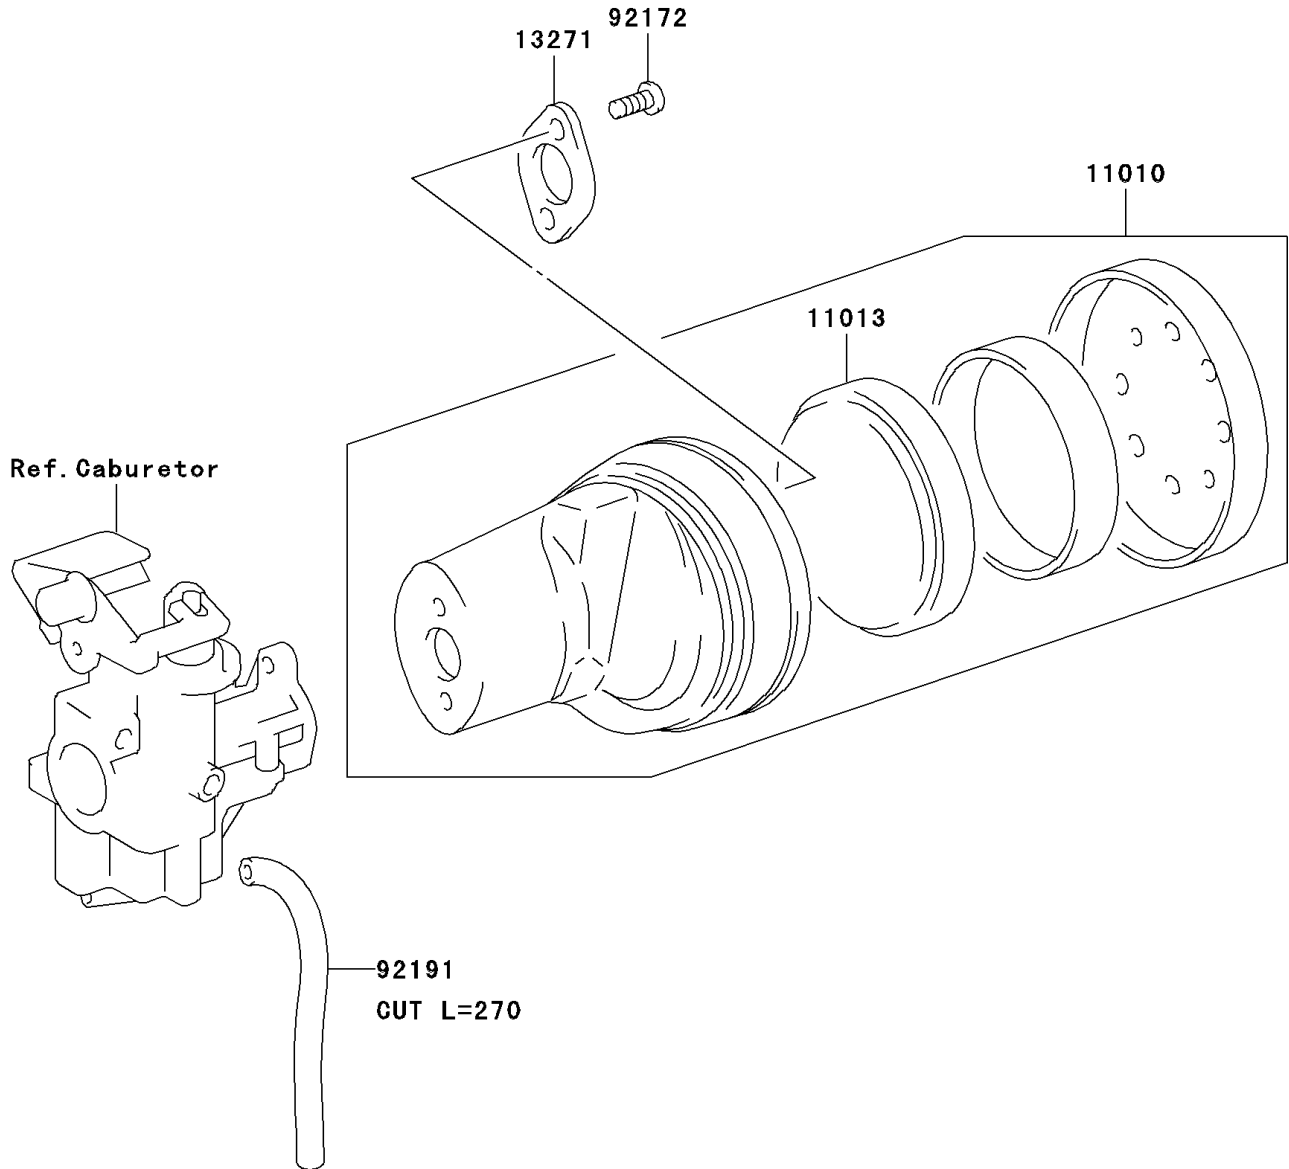

# 2006 KDX50 PARTS DIAGRAM

Air Cleaner

E1130

## 2006 KDX50 PARTS LIST

### Air Cleaner

| <b>ITEM NAME</b>                 | <b>PART NUMBER</b> | <b>QUANTITY</b> |
|----------------------------------|--------------------|-----------------|
| FILTER-ASSY-AIR (Ref # 11010)    | 11010-S004         | 1               |
| ELEMENT-AIR FILTER (Ref # 11013) | 11013-S005         | 1               |
| PLATE,AIR CLEANER (Ref # 13271)  | 13271-S026         | 1               |
| SCREW,AIR CLEANER (Ref # 92172)  | 92172-S127         | 2               |
| TUBE (Ref # 92191)               | 92191-S041         | 1               |