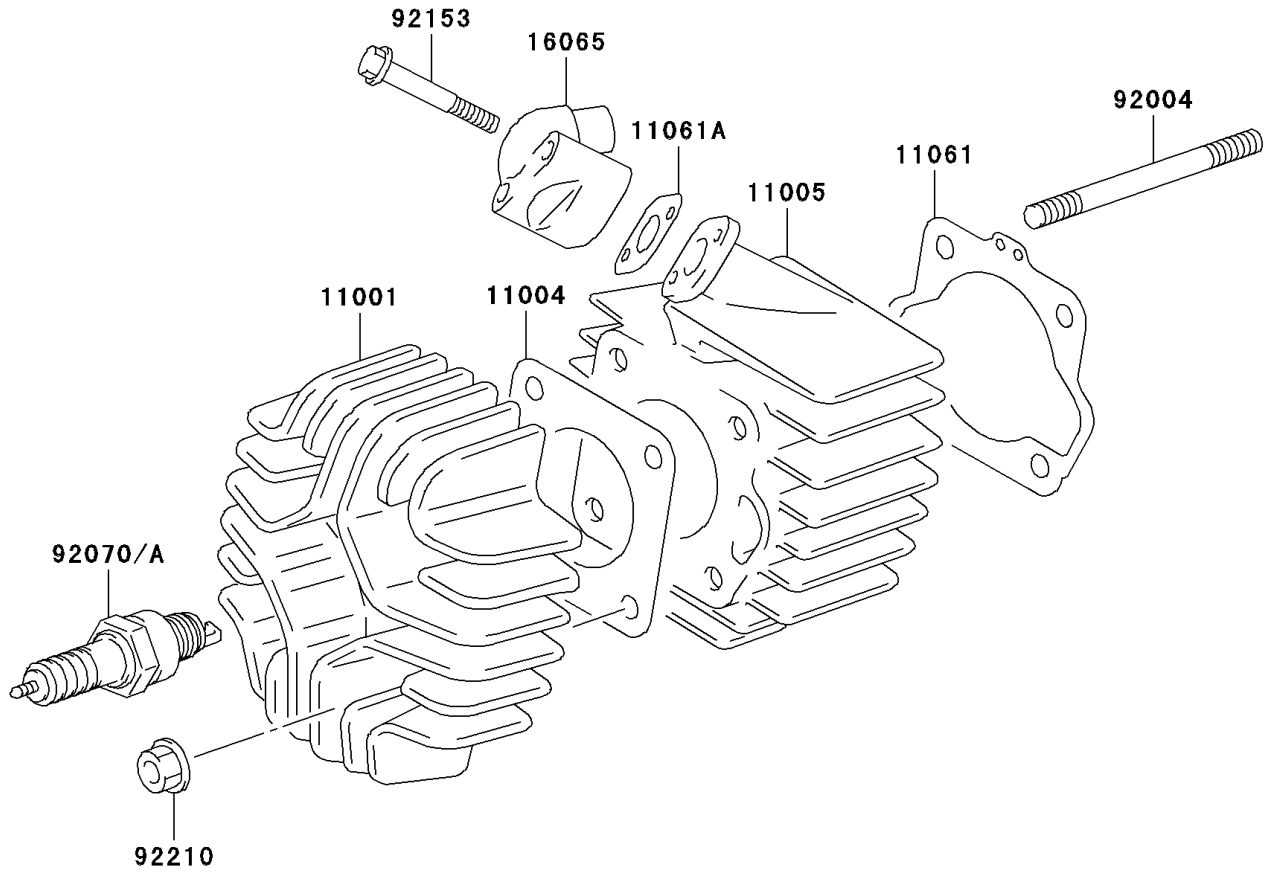

# 2006 KDX50 PARTS DIAGRAM

Cylinder Head/Cylinder

E1110

## 2006 KDX50 PARTS LIST

### Cylinder Head/Cylinder

ITEM NAME	PART NUMBER	QUANTITY
HEAD-CYLINDER (Ref # 11001)	11001-S001	1
GASKET-HEAD (Ref # 11004)	11004-S004	1
CYLINDER-ENGINE (Ref # 11005)	11005-S008	1
GASKET,CYLINDER (Ref # 11061)	11061-S041	1
GASKET,INTAKE PIPE (Ref # 11061A)	11061-S042	1
HOLDER-CARBURETOR (Ref # 16065)	16065-S008	1
STUD,L=90 (Ref # 92004)	92004-S006	4
PLUG-SPARK,BPR4HS(NGK) (Ref # 92070)	92070-S022	1
PLUG-SPARK,W14FPR-UL(ND) (Ref # 92070A)	92070-S023	1
BOLT,INTAKE PIPE (Ref # 92153)	92153-S189	2
NUT (Ref # 92210)	92210-S004	4