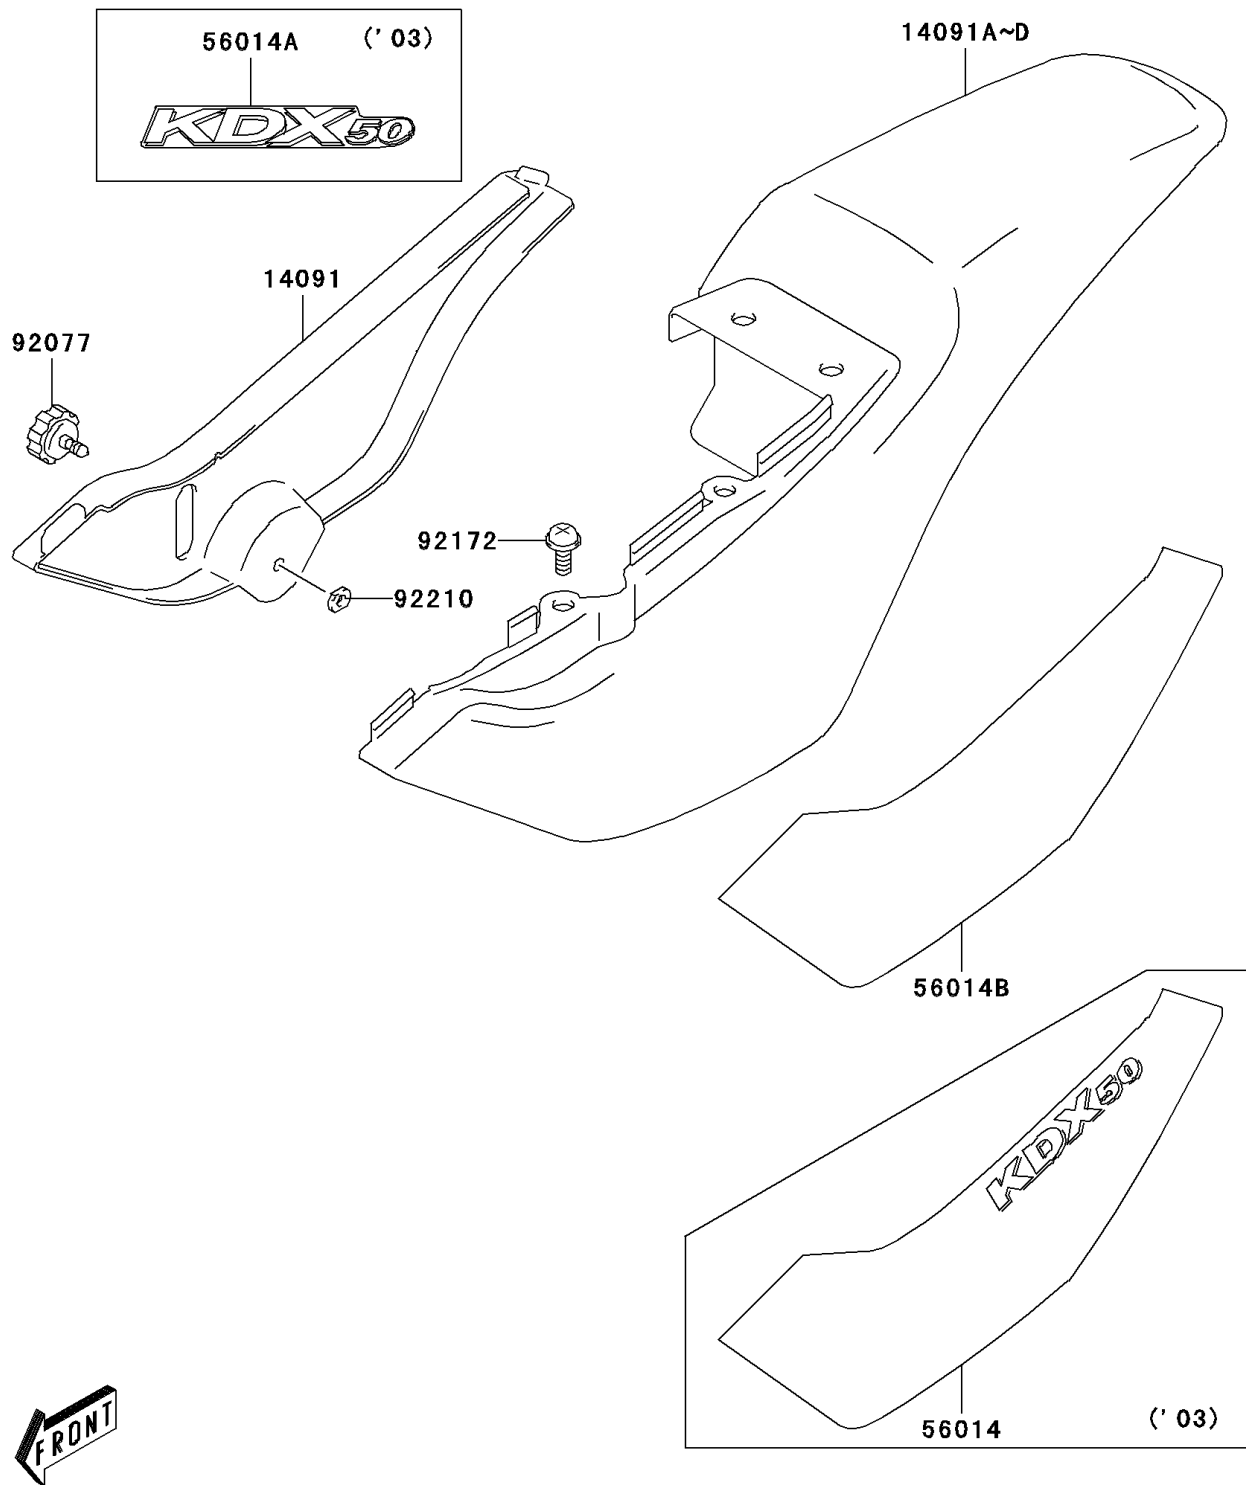

2004 KDX50 PARTS DIAGRAM

Side Covers

F2611

2004 KDX50 PARTS LIST

Side Covers

ITEM NAME	PART NUMBER	QUANTITY
COVER,FRAME,RH,S.WHITE (Ref # 14091)	14091-S094-533	1
EMBLEM,COVER,LH,S.WHITE (Ref # 56014B)	56014-S026-533	1
KNOB (Ref # 92077)	92077-S005	1
SCREW,FUEL TANK (Ref # 92172)	92172-S189	1
NUT,STOPPER, KNOB (Ref # 92210)	92210-S118	1
COVER,FRAME,LH,L.GREEN (Ref # 14091A)	14091-S095-535	1
COVER,FRAME,LH,L.GREEN (Ref # 14091C)	14091-S098-535	1