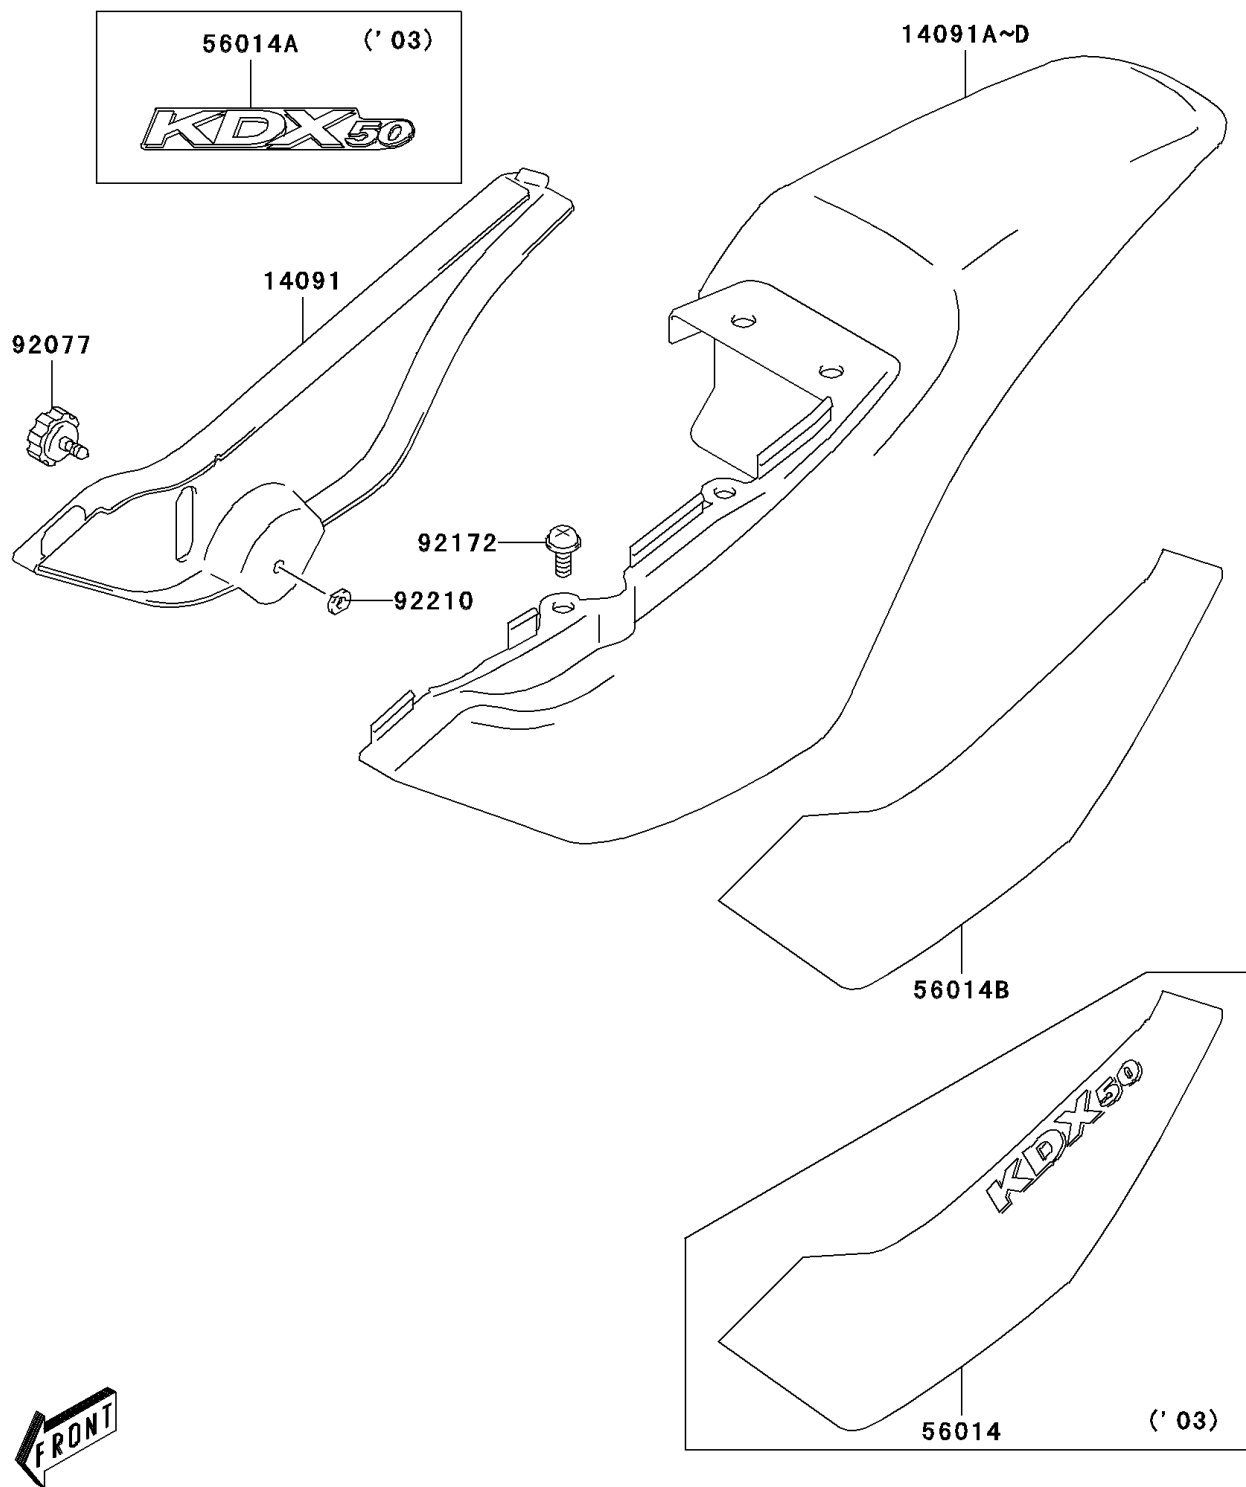

## 2003 KDX50 PARTS DIAGRAM

Side Covers

F2611

## 2003 KDX50 PARTS LIST

Side Covers

ITEM NAME	PART NUMBER	QUANTITY
COVER,FRAME,RH,S.WHITE (Ref # 14091)	14091-S094-533	1
EMBLEM,COVER,LH,BLK/GLD/WHT (Ref # 56014)	56014-S017-565	1
EMBLEM,COVER,RH,BLK/GLD/WHT (Ref # 56014A)	56014-S018-565	1
KNOB (Ref # 92077)	92077-S005	1
SCREW,FUEL TANK (Ref # 92172)	92172-S189	1
NUT,STOPPER, KNOB (Ref # 92210)	92210-S118	1
COVER,FRAME,LH,L.GREEN (Ref # 14091A)	14091-S095-535	1
COVER,FRAME,LH,L.GREEN (Ref # 14091C)	14091-S098-535	1