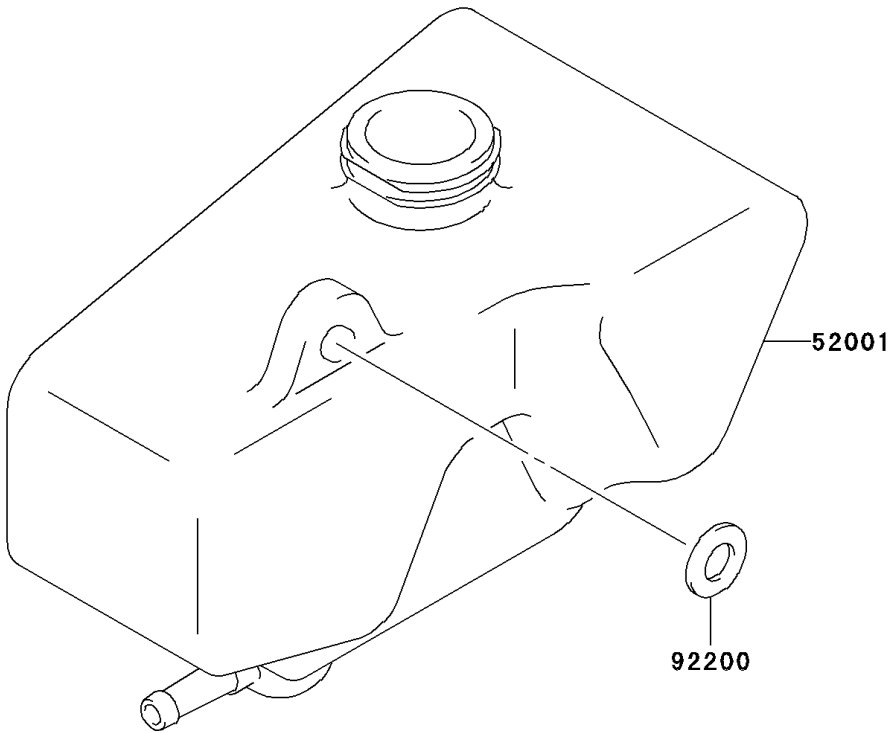

## 2004 KDX50 PARTS DIAGRAM

Oil Tank

F2450

## 2004 KDX50 PARTS LIST

Oil Tank

ITEM NAME	PART NUMBER	QUANTITY
PACKING,OIL TANK (Ref # 43049)	43049-S011	1
CAP-TANK (Ref # 51049)	51049-S009	1
TANK-OIL (Ref # 52001)	52001-S007	1
WASHER,10.5X18X1 (Ref # 92200)	92200-S177	1