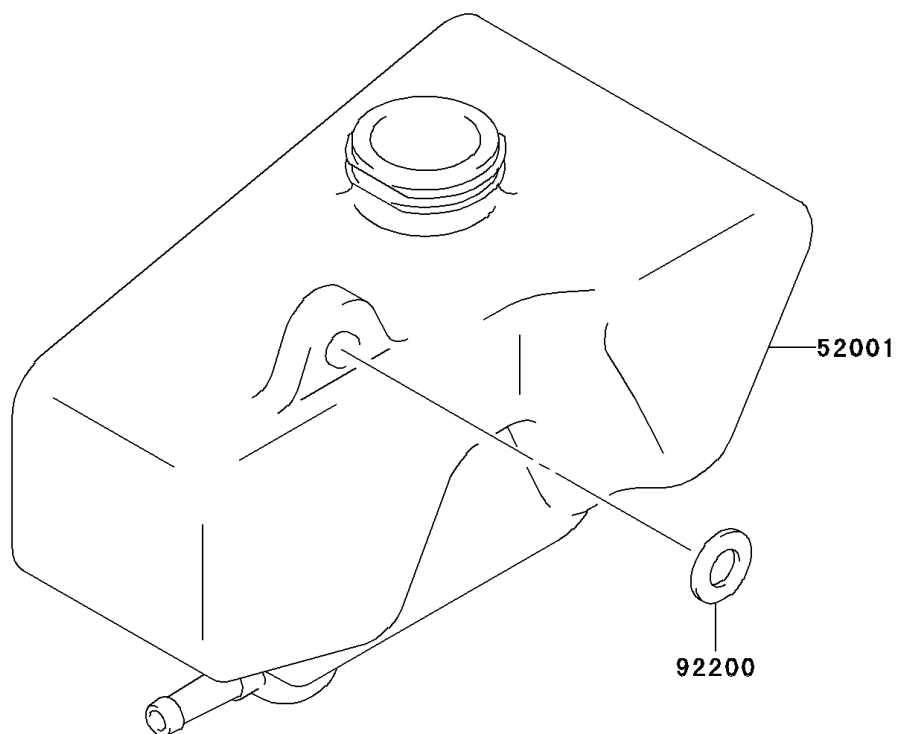

2003 KDX50 PARTS DIAGRAM

Oil Tank

F2450

2003 KDX50 PARTS LIST

Oil Tank

ITEM NAME	PART NUMBER	QUANTITY
PACKING,OIL TANK (Ref # 43049)	43049-S011	1
CAP-TANK (Ref # 51049)	51049-S009	1
TANK-OIL (Ref # 52001)	52001-S007	1
WASHER,10.5X18X1 (Ref # 92200)	92200-S177	1