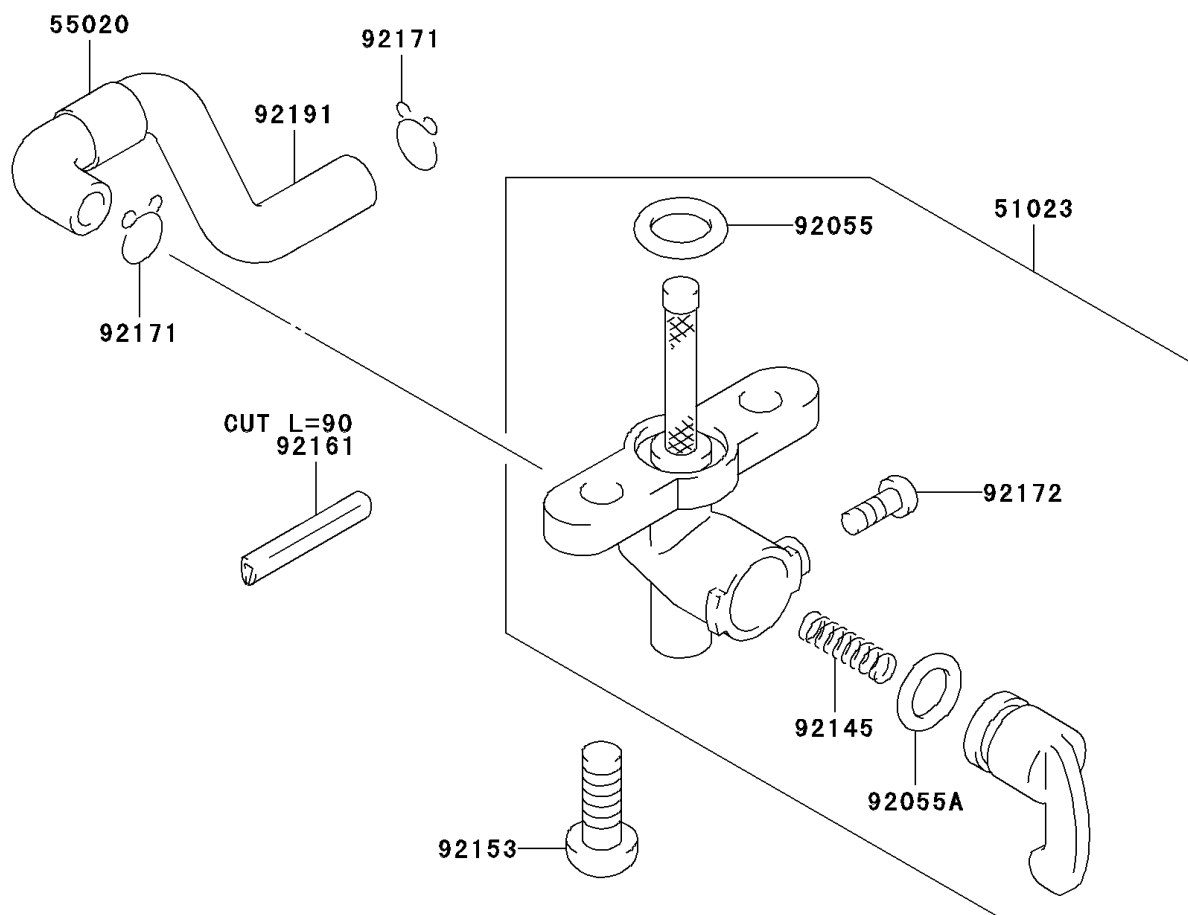

2004 KDX50 PARTS DIAGRAM

Fuel Filter

F2411

2004 KDX50 PARTS LIST

Fuel Filter

ITEM NAME	PART NUMBER	QUANTITY
TAP-ASSY (Ref # 51023)	51023-S009	1
GUARD,FUEL HOSE (Ref # 55020)	55020-S008	1
RING-O (Ref # 92055)	92055-S072	1
RING-O (Ref # 92055A)	92055-S073	1
SPRING (Ref # 92145)	92145-S111	1
BOLT (Ref # 92153)	92153-S001	1
DAMPER (Ref # 92161)	92161-S111	1
CLAMP,FUEL HOSE (Ref # 92171)	92171-S003	1
SCREW (Ref # 92172)	92172-S183	1
TUBE,FUEL (Ref # 92191)	92191-S066	1