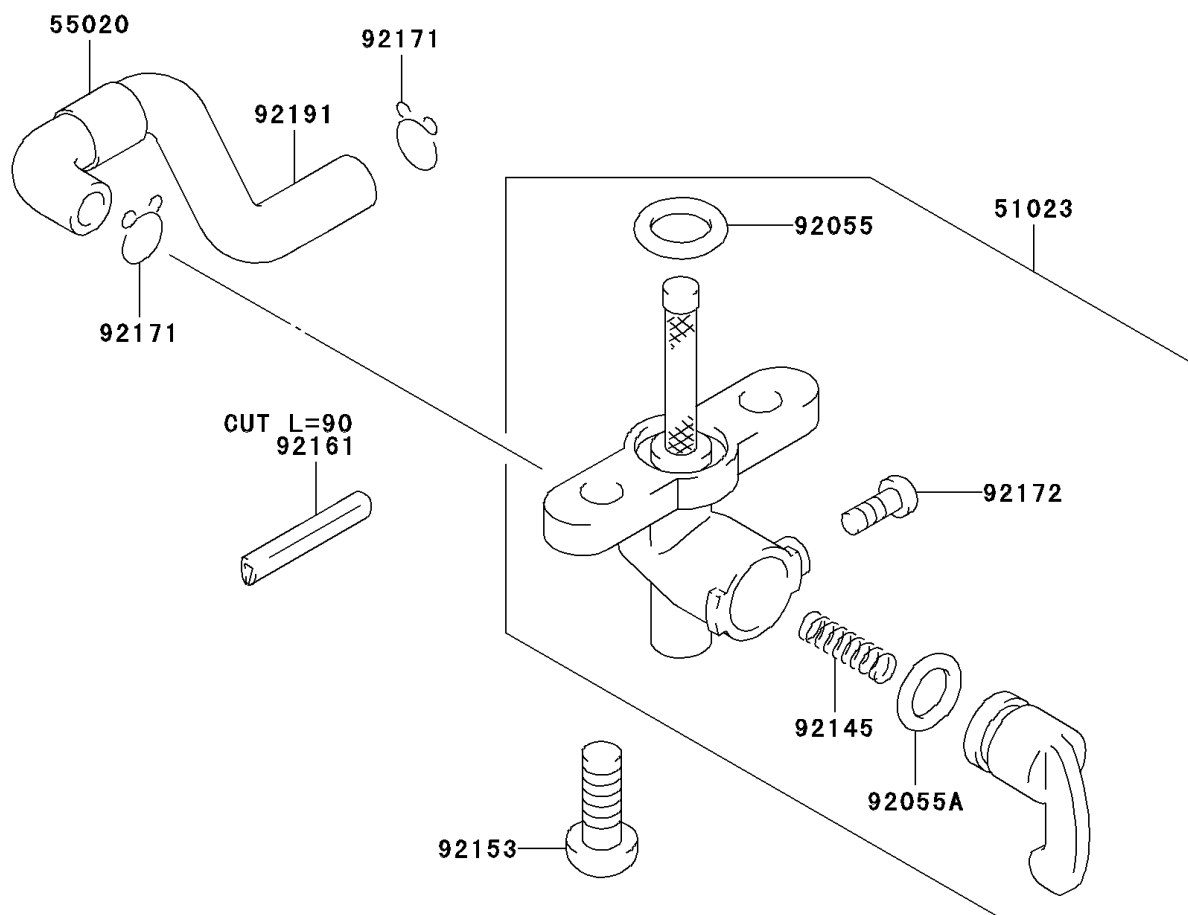

2003 KDX50 PARTS DIAGRAM

Fuel Filter

F2411

2003 KDX50 PARTS LIST

Fuel Filter

| ITEM NAME | PART NUMBER | QUANTITY |
|-------------------------------|-------------|----------|
| TAP-ASSY (Ref # 51023) | 51023-S009 | 1 |
| GUARD,FUEL HOSE (Ref # 55020) | 55020-S008 | 1 |
| RING-O (Ref # 92055) | 92055-S072 | 1 |
| RING-O (Ref # 92055A) | 92055-S073 | 1 |
| SPRING (Ref # 92145) | 92145-S111 | 1 |
| BOLT (Ref # 92153) | 92153-S001 | 1 |
| DAMPER (Ref # 92161) | 92161-S111 | 1 |
| CLAMP,FUEL HOSE (Ref # 92171) | 92171-S003 | 1 |
| SCREW (Ref # 92172) | 92172-S183 | 1 |
| TUBE,FUEL (Ref # 92191) | 92191-S066 | 1 |