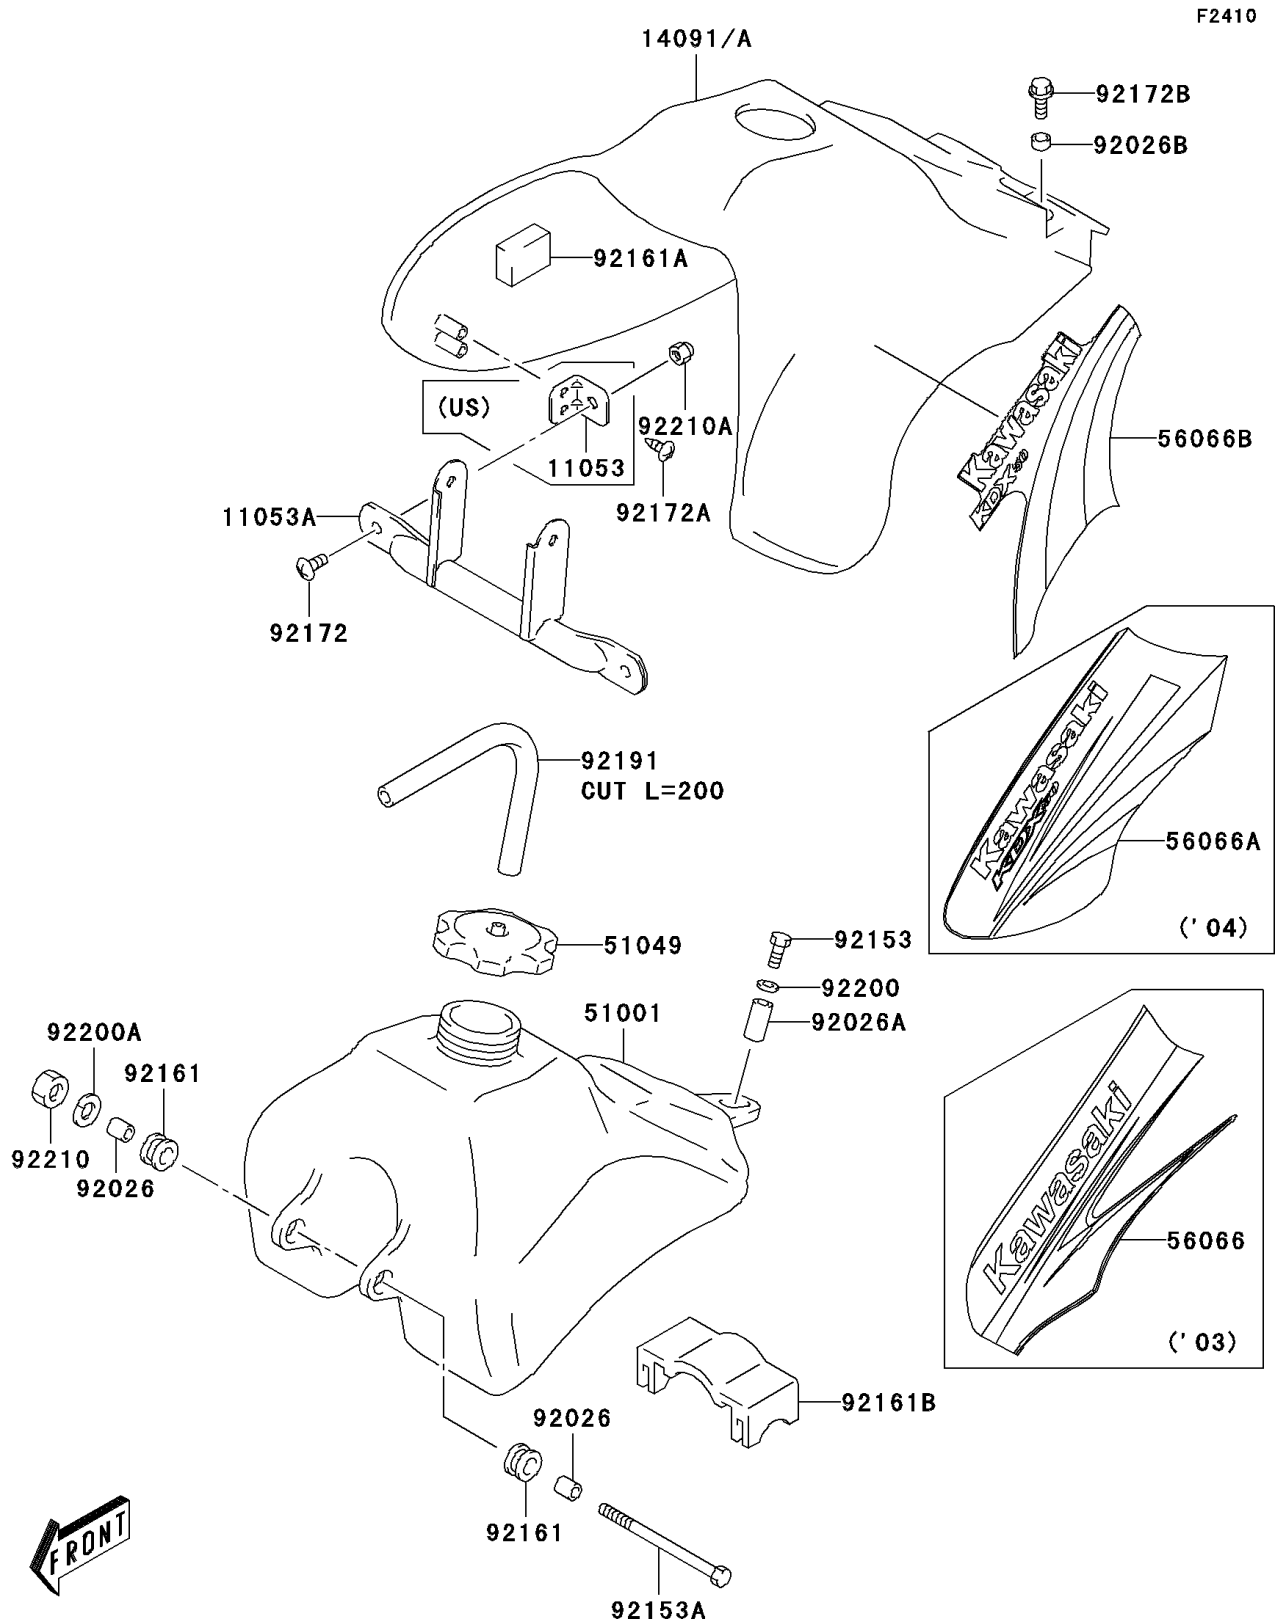

2004 KDX50 PARTS DIAGRAM

Fuel Tank

2004 KDX50 PARTS LIST

Fuel Tank

ITEM NAME	PART NUMBER	QUANTITY
BRACKET,FUEL TANK COVER (Ref # 11053A)	11053-S026	1
COVER,FUEL TANK,L.GREEN (Ref # 14091)	14091-S093-535	1
TANK-COMP-FUEL (Ref # 51001)	51001-S009	1
CAP-TANK (Ref # 51049)	51049-S005	1
PATTERN SET,TANK,WHT/GLD/BLK/GRN (Ref # 56066A)	56066-S028-553	1
SPACER,FUEL TANK (Ref # 92026)	92026-S058	1
SPACER,FUEL TANK,RR (Ref # 92026A)	92026-S113	1
SPACER,FUEL TANK COVER,RR (Ref # 92026B)	92026-S114	1
BOLT (Ref # 92153)	92153-S126	1
BOLT,FUEL TANK (Ref # 92153A)	92153-S319	1
DAMPER,FUEL TANK (Ref # 92161)	92161-S067	1
DAMPER,FUEL TANK COVER (Ref # 92161A)	92161-S110	1
DAMPER (Ref # 92161B)	92161-S112	1
SCREW (Ref # 92172)	92172-S017	1
SCREW,FUEL TANK (Ref # 92172A)	92172-S188	1
SCREW,FUEL TANK (Ref # 92172B)	92172-S189	1
TUBE,FUEL TANK BREATHER (Ref # 92191)	92191-S028	1
WASHER,6.5X18X1 (Ref # 92200)	92200-S004	1
WASHER (Ref # 92200A)	92200-S102	1
NUT (Ref # 92210)	92210-S001	1
NUT (Ref # 92210A)	92210-S039	1
BRACKET,FUEL TANK COVER (Ref # 11053)	11053-S025	1