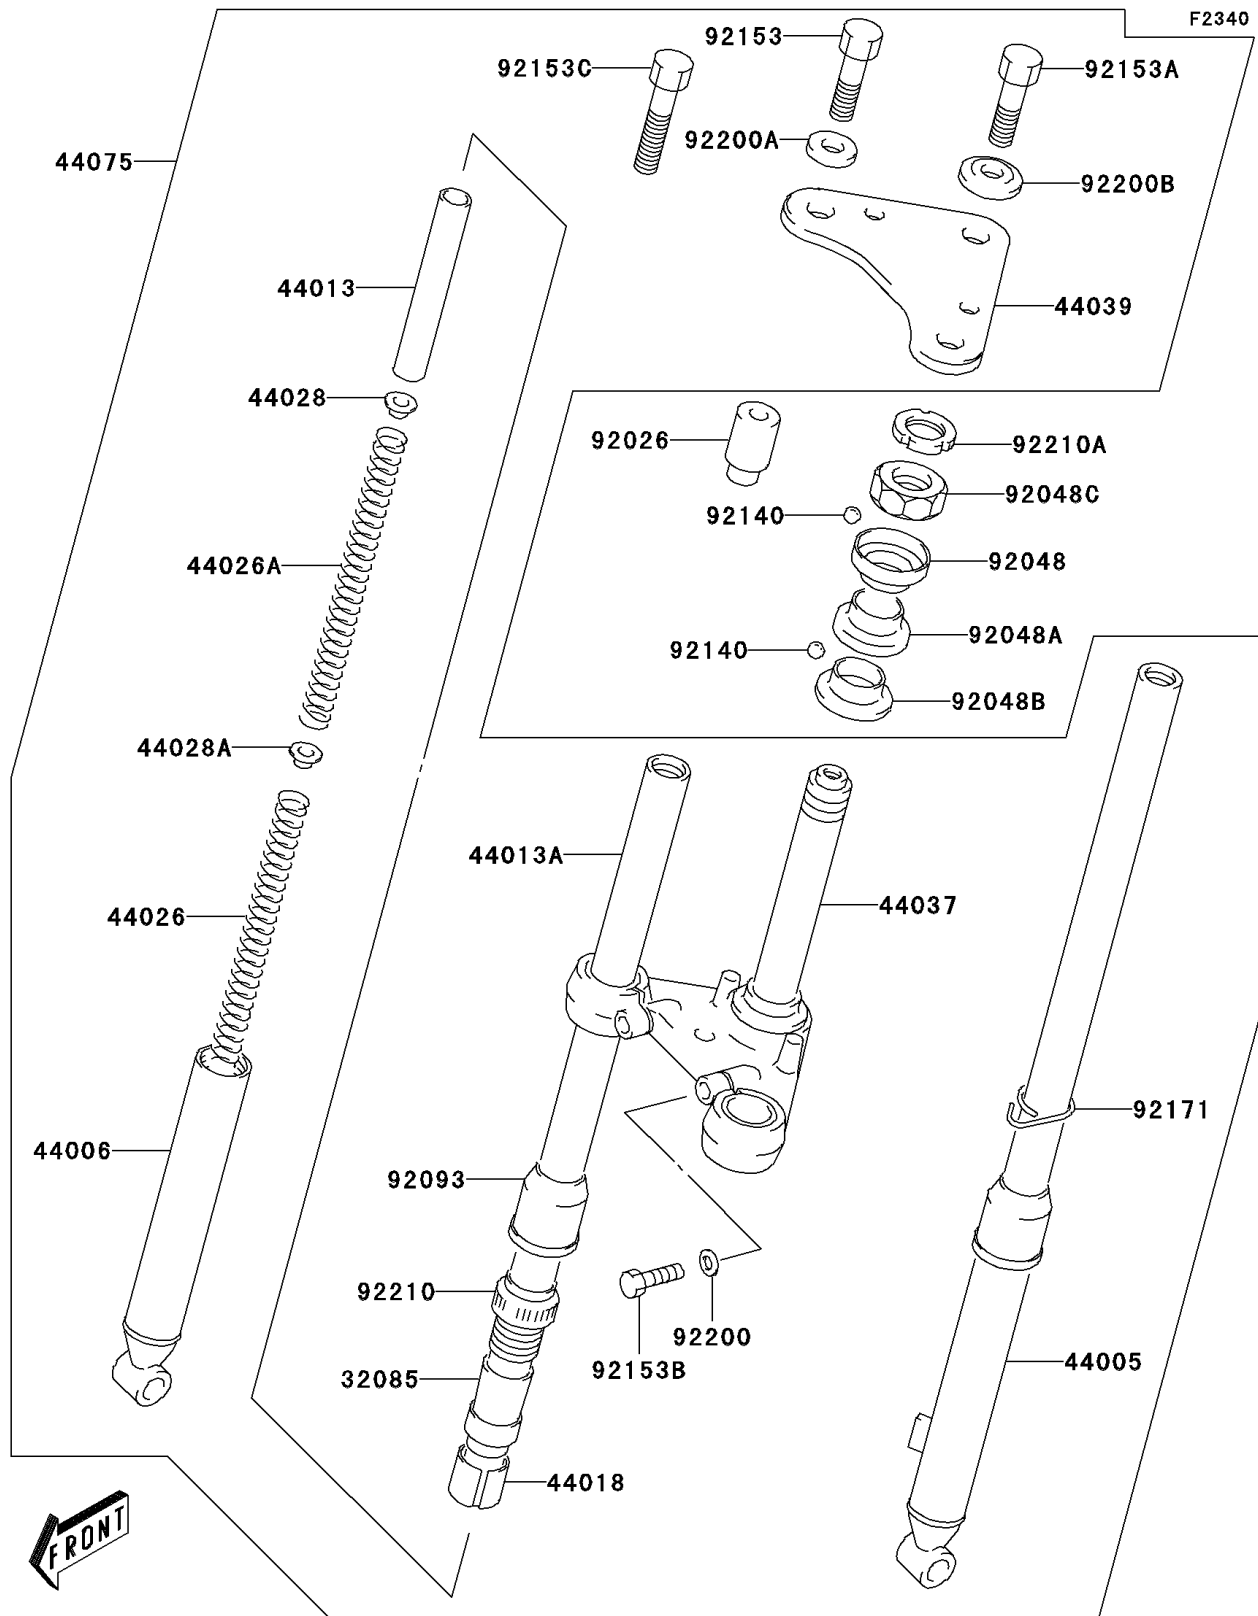

2004 KDX50 PARTS DIAGRAM

Front Fork

2004 KDX50 PARTS LIST

Front Fork

ITEM NAME	PART NUMBER	QUANTITY
STOPPER (Ref # 32085)	32085-S013	1
PIPE-LEFT FORK OUTER,B.SILVER (Ref # 44005)	44005-S007-530	1
PIPE-RIGHT FORK OUTER,B.SILVER (Ref # 44006)	44006-S007-530	1
PIPE-FORK INNER (Ref # 44013)	44013-S004	1
PIPE-FORK INNER (Ref # 44013A)	44013-S005	1
PISTON-FORK (Ref # 44018)	44018-S003	1
SPRING-FRONT FORK (Ref # 44026)	44026-S007	1
SPRING-FRONT FORK (Ref # 44026A)	44026-S008	1
GUIDE-FORK SPRING (Ref # 44028)	44028-S001	1
GUIDE-FORK SPRING (Ref # 44028A)	44028-S002	1
HOLDER-FORK UNDER (Ref # 44037)	44037-S004	1
HOLDER-FORK UPPER (Ref # 44039)	44039-S003	1
DAMPER-SET-FORK,B.SILVER (Ref # 44075)	44075-S001-530	1
SPACER,FRONT FORK (Ref # 92026)	92026-S110	1
RACE,STEERING INNER,UPP (Ref # 92048)	92048-S006	1
RACE,STEERING INNER,LWR (Ref # 92048A)	92048-S007	1
RACE,STEERING OUTER,LOW (Ref # 92048B)	92048-S008	1
RACE,STEERING OUTER,UPP (Ref # 92048C)	92048-S009	1
SEAL (Ref # 92093)	92093-S043	1
BALL,STEERING (Ref # 92140)	92140-S004	1
BOLT (Ref # 92153)	92153-S309	1
BOLT (Ref # 92153A)	92153-S310	1
BOLT (Ref # 92153B)	92153-S322	1
BOLT,FRONT FORK (Ref # 92153C)	92153-S323	1
CLAMP (Ref # 92171)	92171-S104	1
WASHER (Ref # 92200)	92200-S124	1
WASHER,36X10.5X2.3 (Ref # 92200A)	92200-S175	1
WASHER,33.5X10.5X4.2 (Ref # 92200B)	92200-S176	1
NUT (Ref # 92210)	92210-S114	1

2004 KDX50 PARTS LIST

Front Fork

ITEM NAME	PART NUMBER	QUANTITY
NUT,STEERING STEM (Ref # 92210A)	92210-S115	1