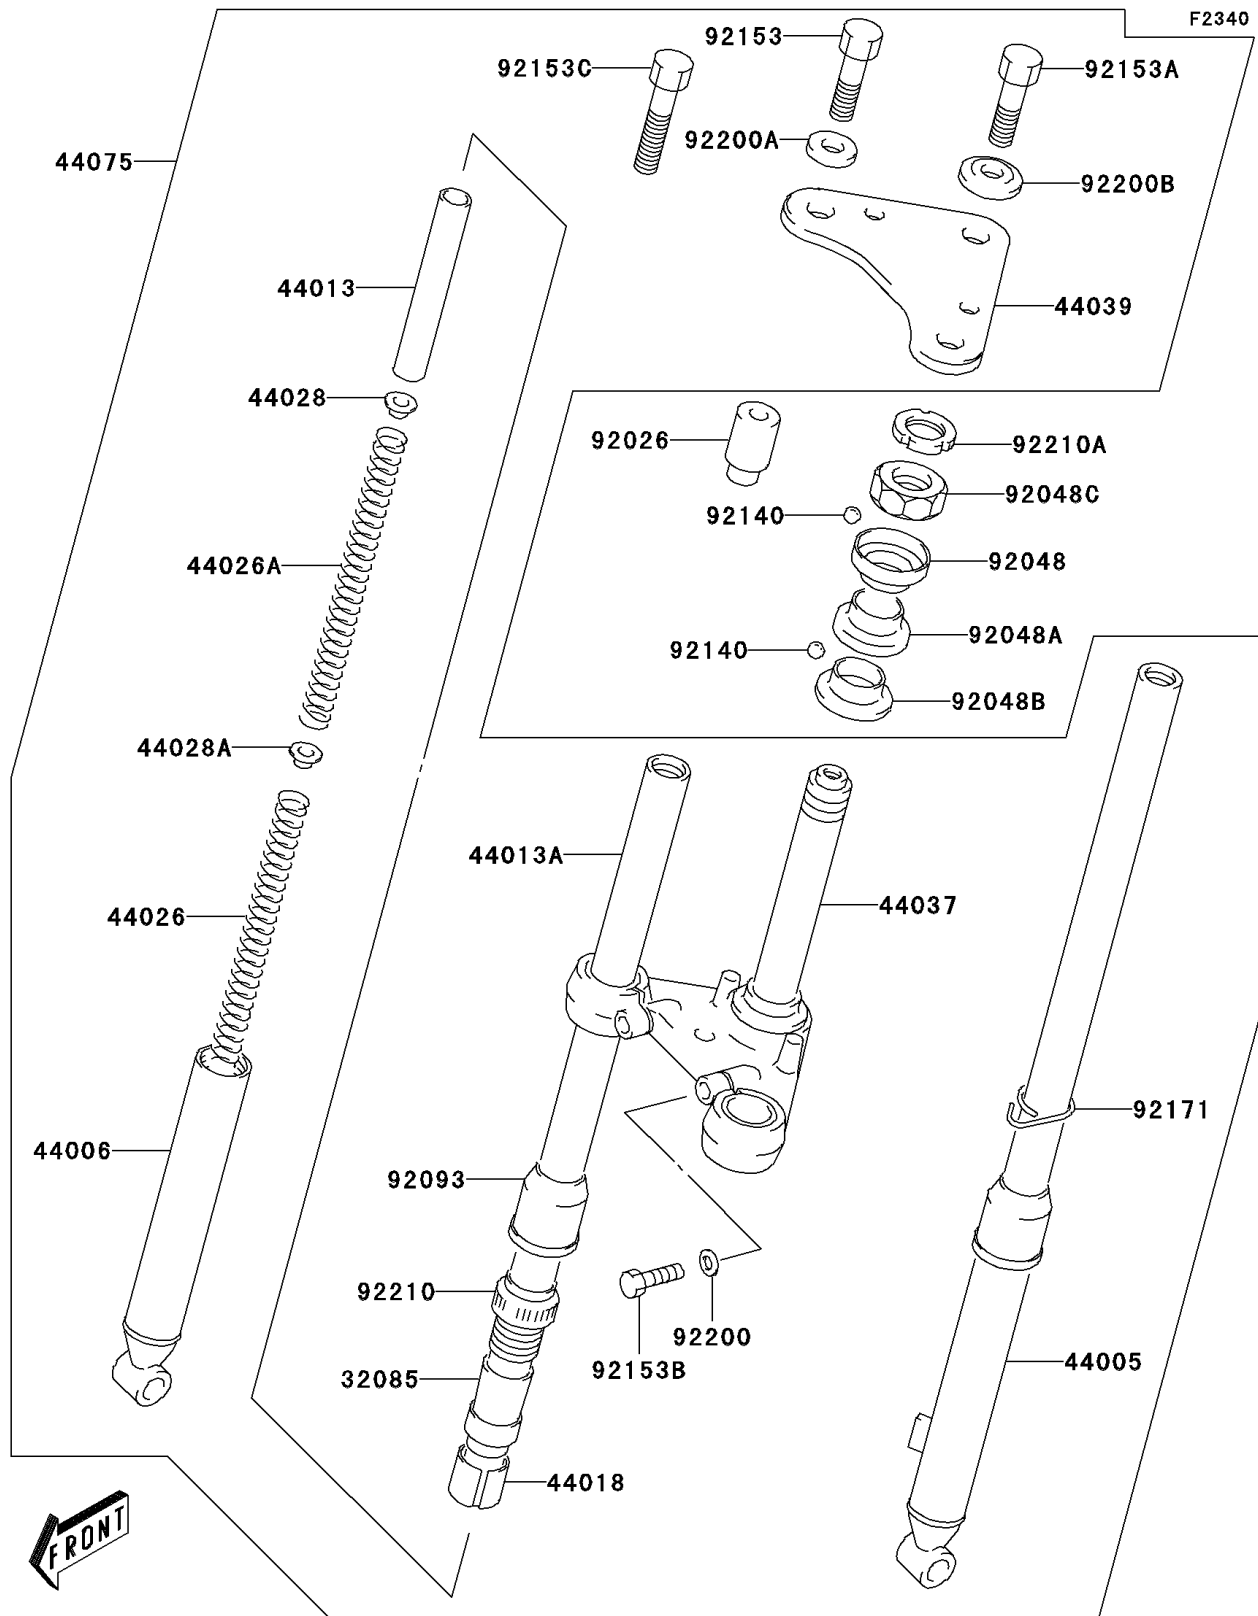

2003 KDX50 PARTS DIAGRAM

Front Fork

2003 KDX50 PARTS LIST

Front Fork

ITEM NAME	PART NUMBER	QUANTITY
STOPPER (Ref # 32085)	32085-S013	1
PIPE-LEFT FORK OUTER,B.SILVER (Ref # 44005)	44005-S007-530	1
PIPE-RIGHT FORK OUTER,B.SILVER (Ref # 44006)	44006-S007-530	1
PIPE-FORK INNER (Ref # 44013)	44013-S004	1
PIPE-FORK INNER (Ref # 44013A)	44013-S005	1
PISTON-FORK (Ref # 44018)	44018-S003	1
SPRING-FRONT FORK (Ref # 44026)	44026-S007	1
SPRING-FRONT FORK (Ref # 44026A)	44026-S008	1
GUIDE-FORK SPRING (Ref # 44028)	44028-S001	1
GUIDE-FORK SPRING (Ref # 44028A)	44028-S002	1
HOLDER-FORK UNDER (Ref # 44037)	44037-S004	1
HOLDER-FORK UPPER (Ref # 44039)	44039-S003	1
DAMPER-SET-FORK,B.SILVER (Ref # 44075)	44075-S001-530	1
SPACER,FRONT FORK (Ref # 92026)	92026-S110	1
RACE,STEERING INNER,UPP (Ref # 92048)	92048-S006	1
RACE,STEERING INNER,LWR (Ref # 92048A)	92048-S007	1
RACE,STEERING OUTER,LOW (Ref # 92048B)	92048-S008	1
RACE,STEERING OUTER,UPP (Ref # 92048C)	92048-S009	1
SEAL (Ref # 92093)	92093-S043	1
BALL,STEERING (Ref # 92140)	92140-S004	1
BOLT (Ref # 92153)	92153-S309	1
BOLT (Ref # 92153A)	92153-S310	1
BOLT (Ref # 92153B)	92153-S322	1
BOLT,FRONT FORK (Ref # 92153C)	92153-S323	1
CLAMP (Ref # 92171)	92171-S104	1
WASHER (Ref # 92200)	92200-S124	1
WASHER,36X10.5X2.3 (Ref # 92200A)	92200-S175	1
WASHER,33.5X10.5X4.2 (Ref # 92200B)	92200-S176	1
NUT (Ref # 92210)	92210-S114	1

2003 KDX50 PARTS LIST

Front Fork

ITEM NAME	PART NUMBER	QUANTITY
NUT,STEERING STEM (Ref # 92210A)	92210-S115	1