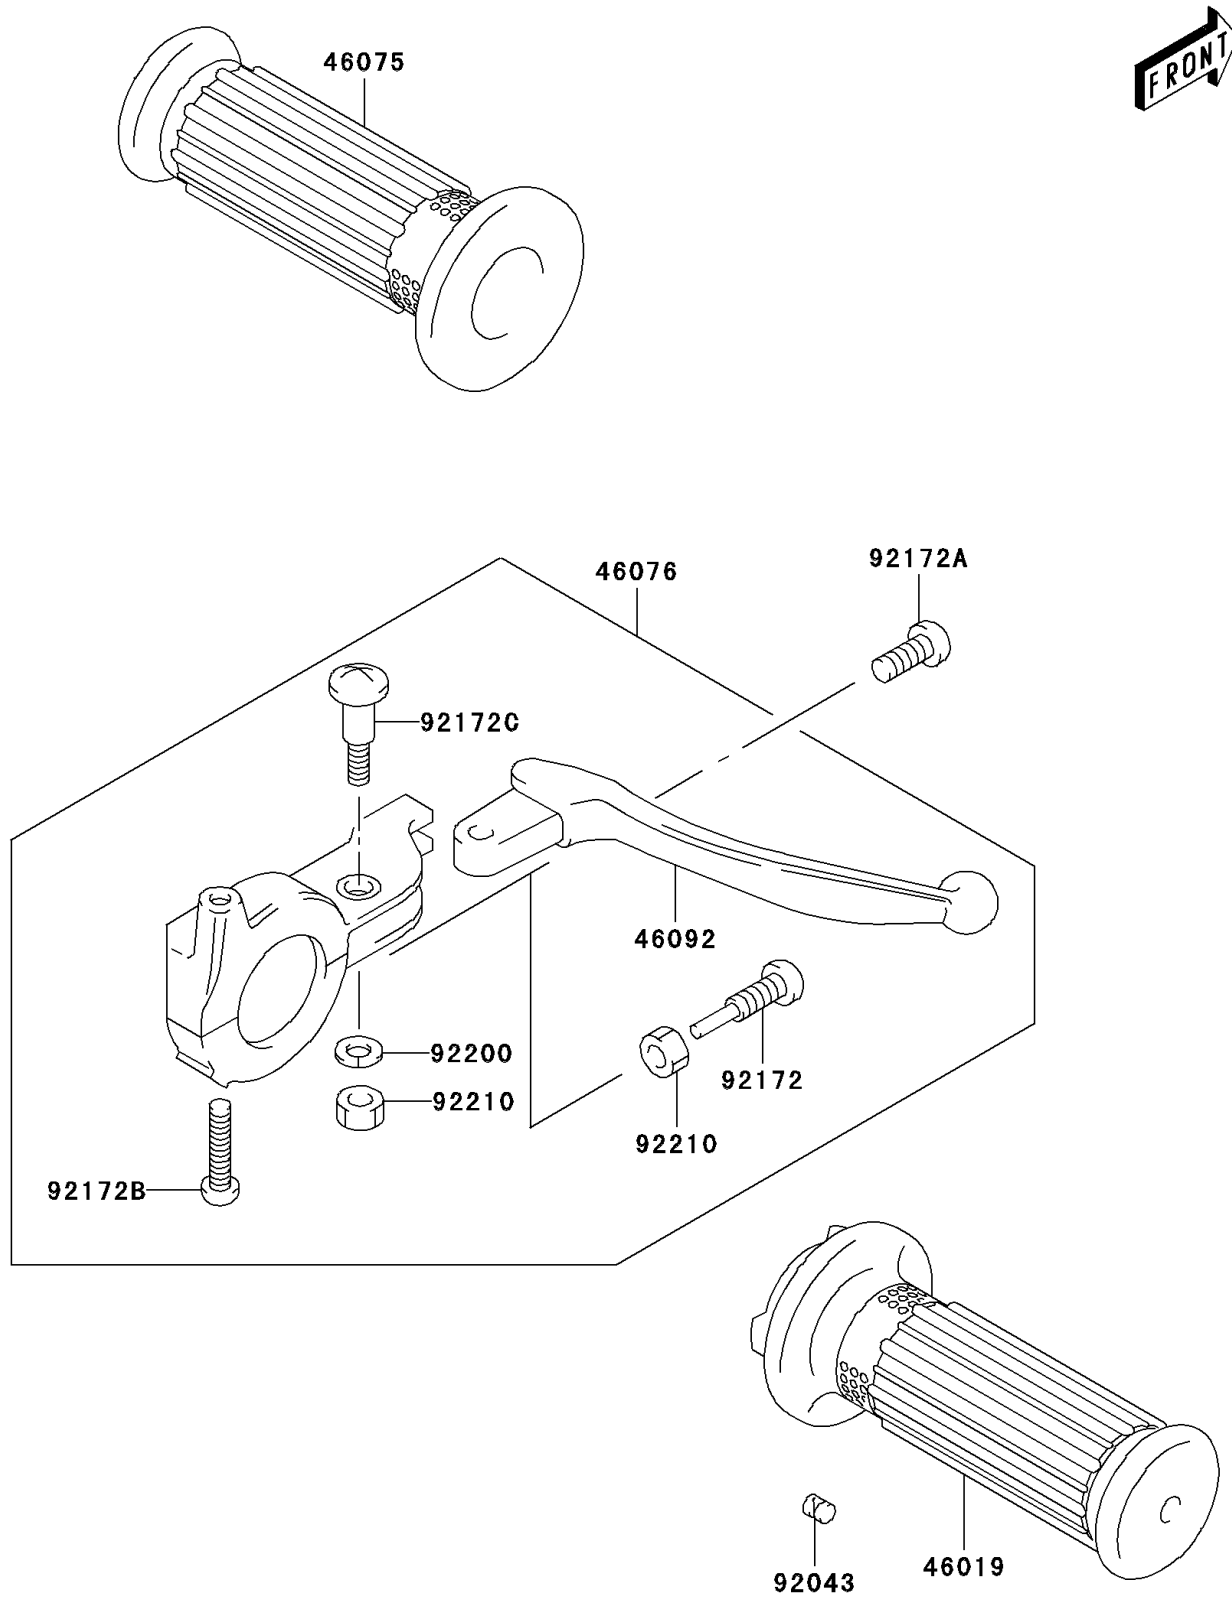

2004 KDX50 PARTS DIAGRAM

Handle Lever

F2316

2004 KDX50 PARTS LIST

Handle Lever

ITEM NAME	PART NUMBER	QUANTITY
GRIP-ASSY,THROTTLE (Ref # 46019)	46019-S004	1
GRIP,LH (Ref # 46075)	46075-S007	1
LEVER-ASSY-GRIP (Ref # 46076)	46076-S008	1
LEVER-GRIP (Ref # 46092)	46092-S012	1
PIN,THROTTLE CABLE END (Ref # 92043)	92043-S045	1
SCREW (Ref # 92172)	92172-S184	1
SCREW,5X6 (Ref # 92172A)	92172-S186	1
SCREW (Ref # 92172B)	92172-S190	1
SCREW (Ref # 92172C)	92172-S191	1
WASHER,BRAKE LEVER (Ref # 92200)	92200-S168	1
NUT (Ref # 92210)	92210-S065	1