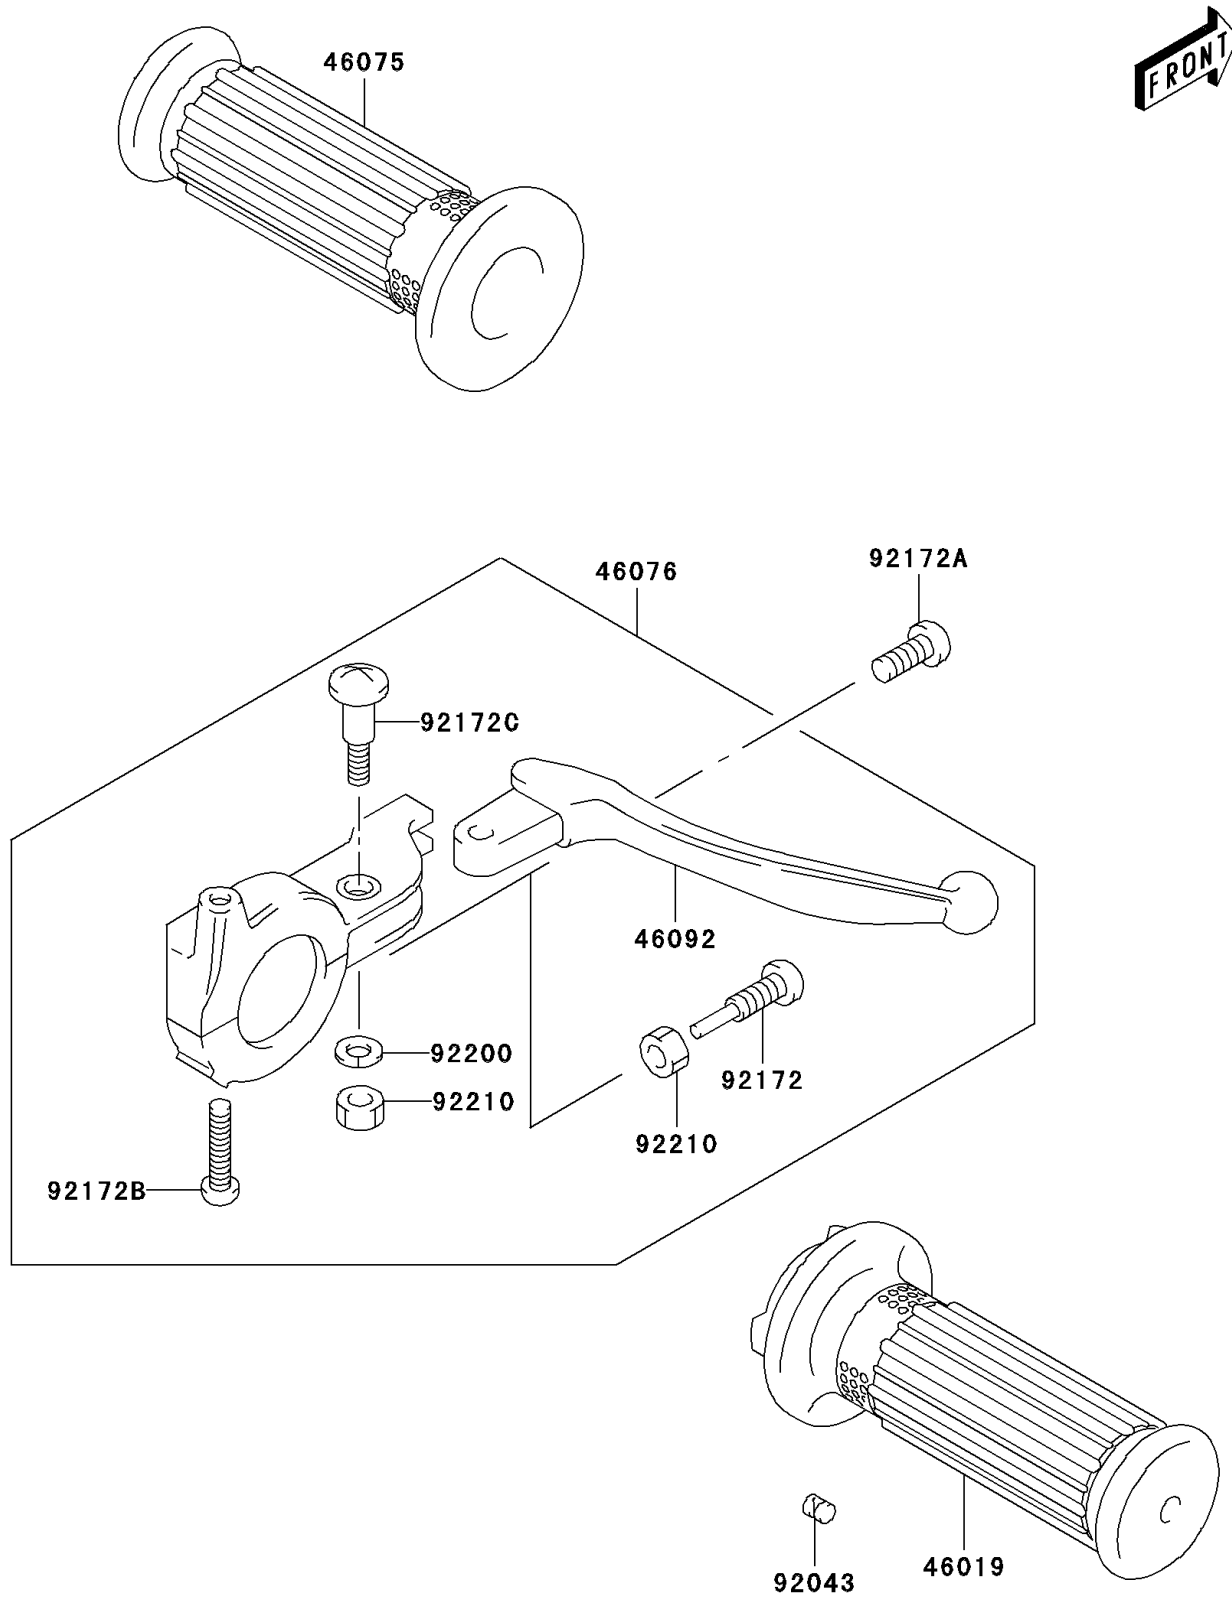

2003 KDX50 PARTS DIAGRAM

Handle Lever

F2316

2003 KDX50 PARTS LIST

Handle Lever

ITEM NAME	PART NUMBER	QUANTITY
GRIP-ASSY,THROTTLE (Ref # 46019)	46019-S004	1
GRIP,LH (Ref # 46075)	46075-S007	1
LEVER-ASSY-GRIP (Ref # 46076)	46076-S008	1
LEVER-GRIP (Ref # 46092)	46092-S012	1
PIN,THROTTLE CABLE END (Ref # 92043)	92043-S045	1
SCREW (Ref # 92172)	92172-S184	1
SCREW,5X6 (Ref # 92172A)	92172-S186	1
SCREW (Ref # 92172B)	92172-S190	1
SCREW (Ref # 92172C)	92172-S191	1
WASHER,BRAKE LEVER (Ref # 92200)	92200-S168	1
NUT (Ref # 92210)	92210-S065	1