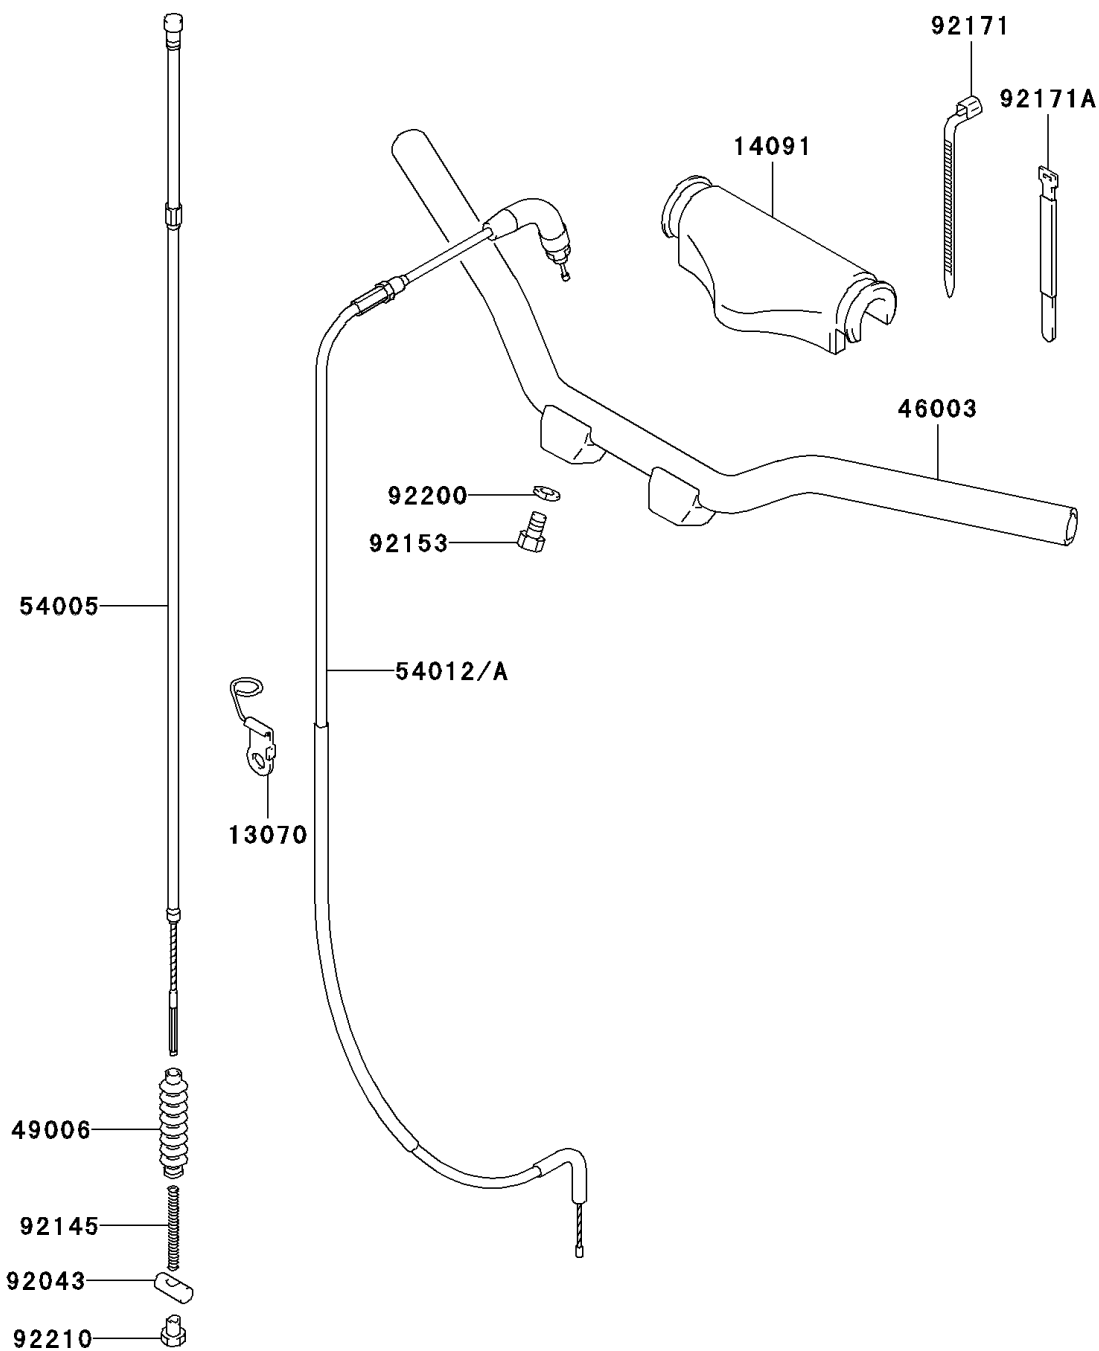

2004 KDX50 PARTS DIAGRAM

Handlebar

F2310

2004 KDX50 PARTS LIST

Handlebar

ITEM NAME	PART NUMBER	QUANTITY
GUIDE,CABLE (Ref # 13070)	13070-S017	1
COVER,HANDLE (Ref # 14091)	14091-S099	1
HANDLE,BLACK (Ref # 46003)	46003-S008-504	1
BOOT,FRONT BRAKE CABLE (Ref # 49006)	49006-S027	1
CABLE-BRAKE (Ref # 54005)	54005-S012	1
CABLE-THROTTLE (Ref # 54012A)	54012-S012	1
PIN (Ref # 92043)	92043-S006	1
SPRING,FRONT BRAKE CABLE (Ref # 92145)	92145-S121	1
BOLT (Ref # 92153)	92153-S321	1
CLAMP,L=125 (Ref # 92171)	92171-S014	1
CLAMP,L=140 (Ref # 92171A)	92171-S106	1
WASHER (Ref # 92200)	92200-S167	1
NUT (Ref # 92210)	92210-S014	1