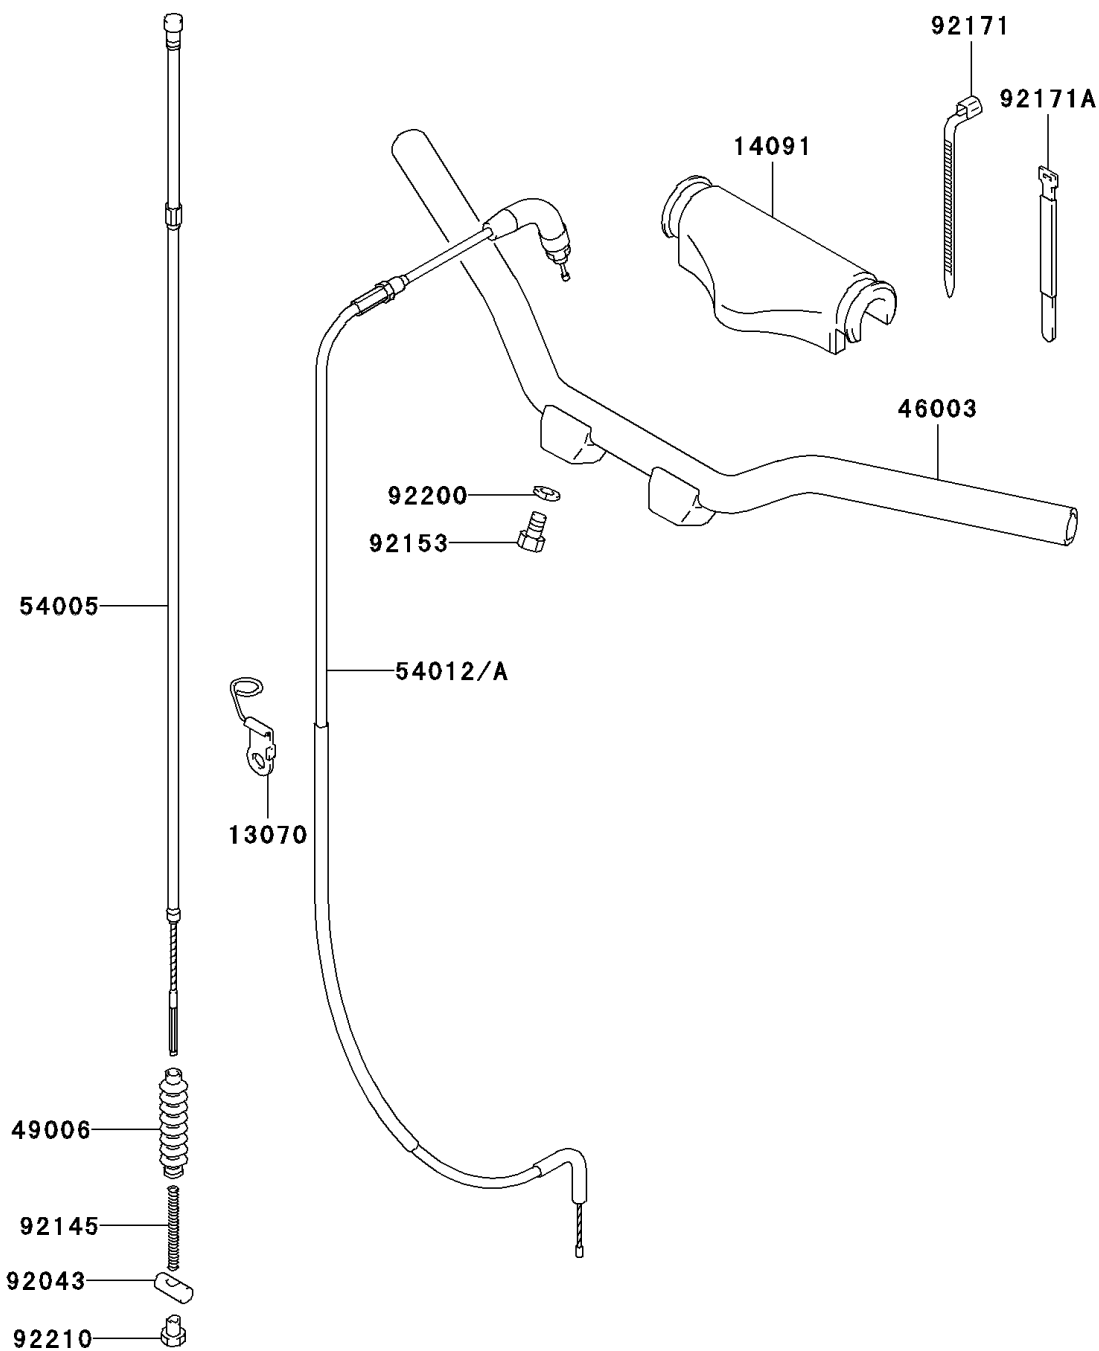

## 2003 KDX50 PARTS DIAGRAM

Handlebar

F2310

## 2003 KDX50 PARTS LIST

Handlebar

ITEM NAME	PART NUMBER	QUANTITY
GUIDE,CABLE (Ref # 13070)	13070-S017	1
COVER,HANDLE (Ref # 14091)	14091-S099	1
HANDLE,BLACK (Ref # 46003)	46003-S008-504	1
BOOT,FRONT BRAKE CABLE (Ref # 49006)	49006-S027	1
CABLE-BRAKE (Ref # 54005)	54005-S012	1
CABLE-THROTTLE (Ref # 54012)	54012-S009	1
PIN (Ref # 92043)	92043-S006	1
SPRING,FRONT BRAKE CABLE (Ref # 92145)	92145-S121	1
BOLT (Ref # 92153)	92153-S321	1
CLAMP,L=125 (Ref # 92171)	92171-S014	1
CLAMP,L=140 (Ref # 92171A)	92171-S106	1
WASHER (Ref # 92200)	92200-S167	1
NUT (Ref # 92210)	92210-S014	1