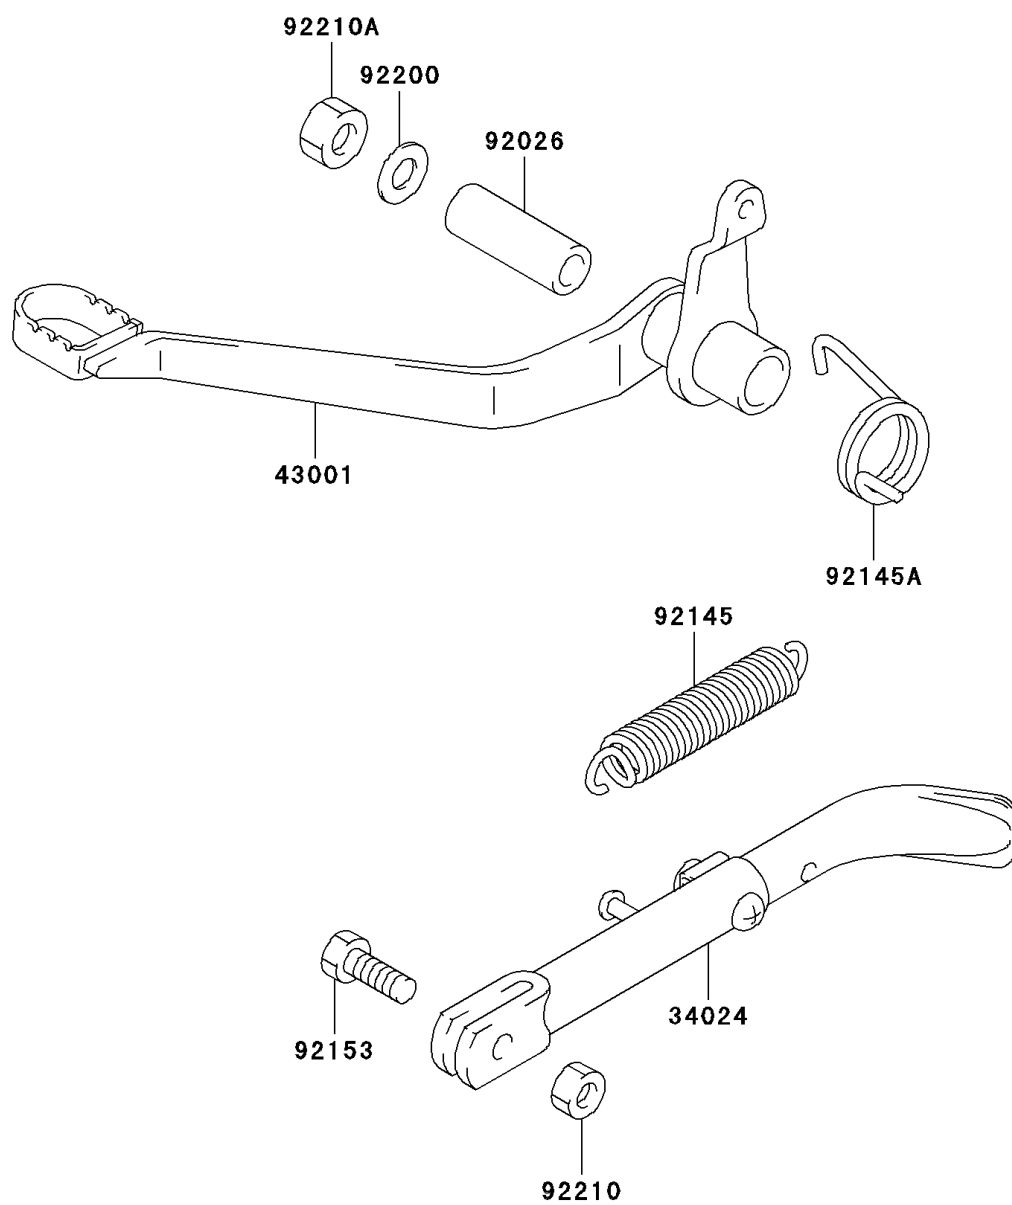

2004 KDX50 PARTS DIAGRAM

Brake Pedal

F2260

2004 KDX50 PARTS LIST

Brake Pedal

ITEM NAME	PART NUMBER	QUANTITY
STAND-SIDE,BLACK (Ref # 34024)	34024-S005-503	1
LEVER-BRAKE (Ref # 43001)	43001-S005	1
SPACER,BRAKE PEDAL (Ref # 92026)	92026-S109	1
SPRING (Ref # 92145)	92145-S119	1
SPRING,BRAKE PEDAL RETURN (Ref # 92145A)	92145-S120	1
BOLT,8X22 (Ref # 92153)	92153-S318	1
WASHER,10.5X22X1.6 (Ref # 92200)	92200-S173	1
NUT (Ref # 92210)	92210-S051	1
NUT,BRAKE PEDAL (Ref # 92210A)	92210-S117	1