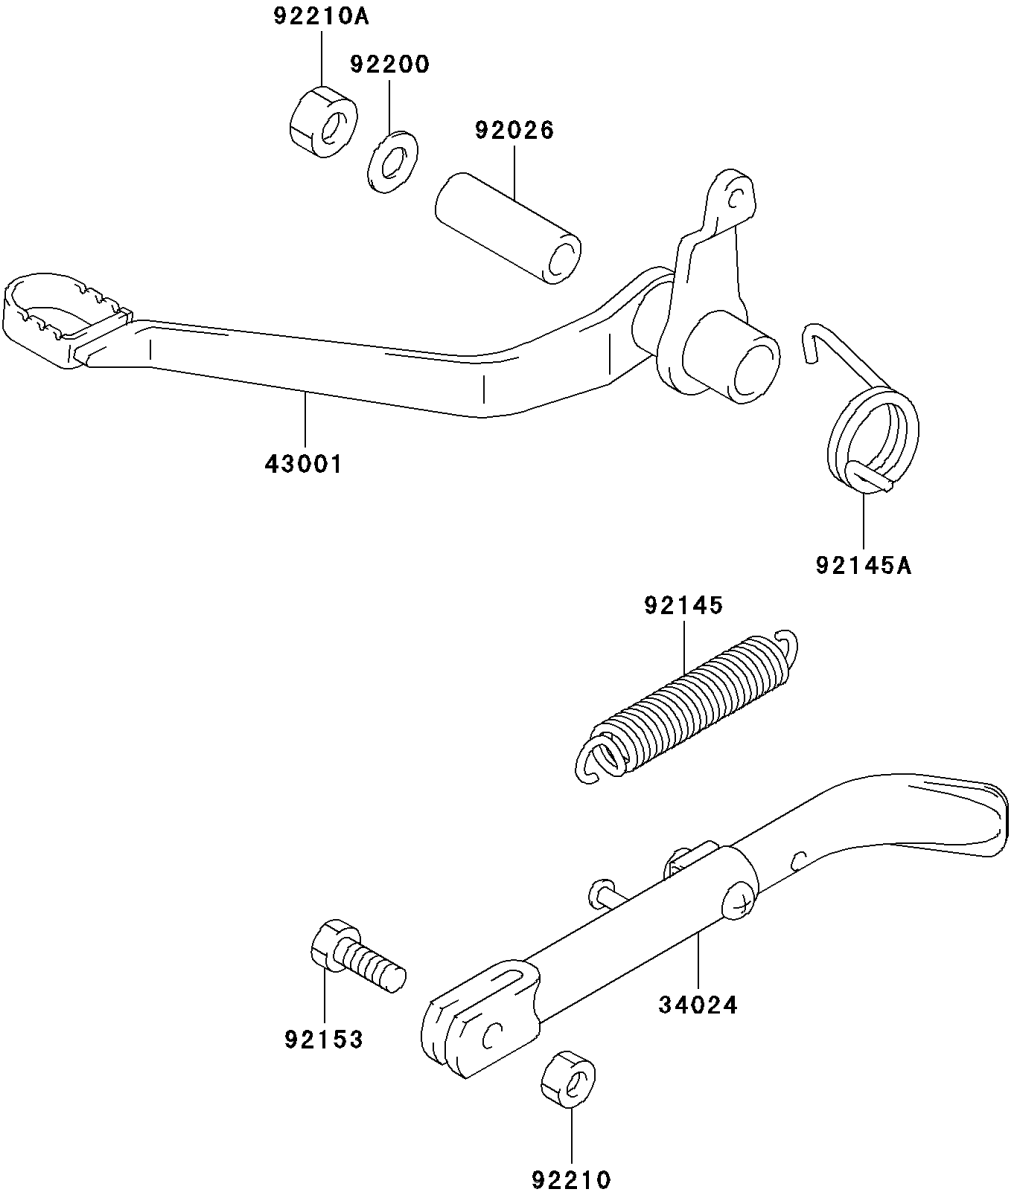

2003 KDX50 PARTS DIAGRAM

Brake Pedal

F2260

2003 KDX50 PARTS LIST

Brake Pedal

ITEM NAME	PART NUMBER	QUANTITY
STAND-SIDE,BLACK (Ref # 34024)	34024-S005-503	1
LEVER-BRAKE (Ref # 43001)	43001-S005	1
SPACER,BRAKE PEDAL (Ref # 92026)	92026-S109	1
SPRING (Ref # 92145)	92145-S119	1
SPRING,BRAKE PEDAL RETURN (Ref # 92145A)	92145-S120	1
BOLT,8X22 (Ref # 92153)	92153-S318	1
WASHER,10.5X22X1.6 (Ref # 92200)	92200-S173	1
NUT (Ref # 92210)	92210-S051	1
NUT,BRAKE PEDAL (Ref # 92210A)	92210-S117	1