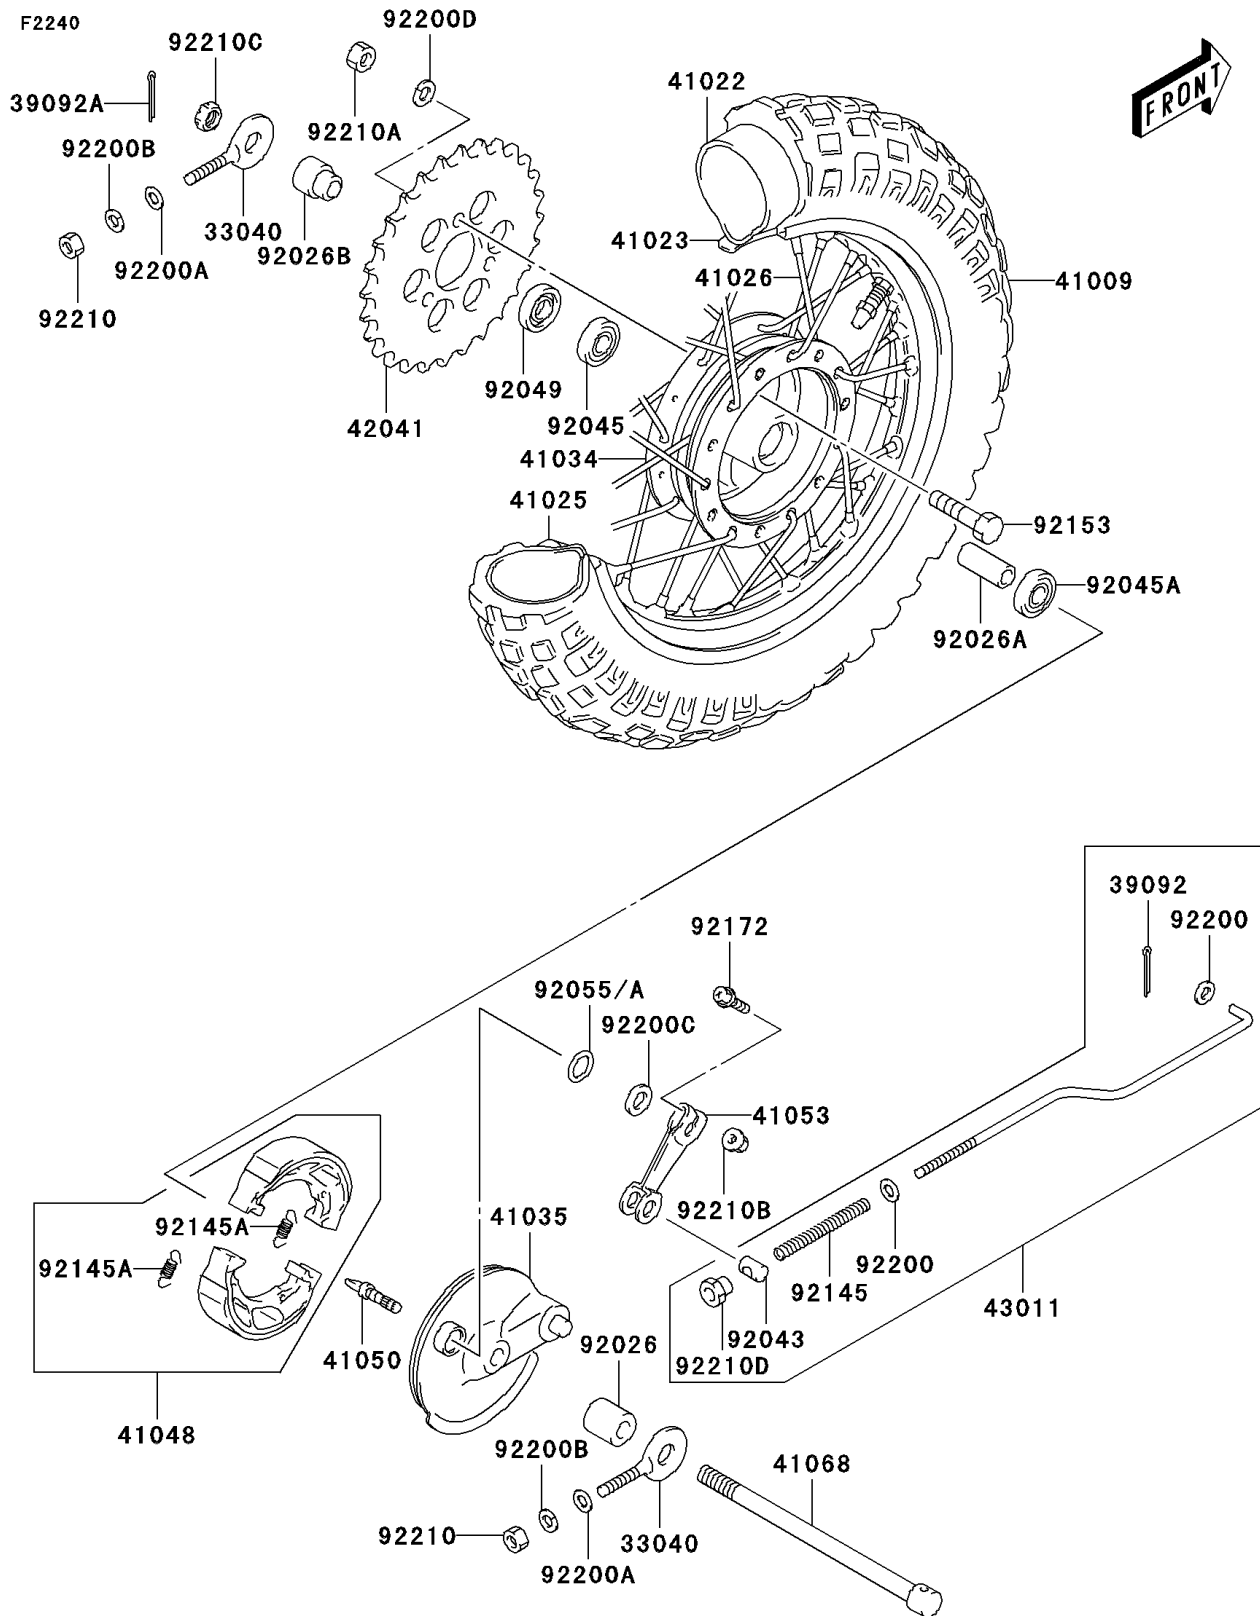

2004 KDX50 PARTS DIAGRAM

Rear Hub

2004 KDX50 PARTS LIST

Rear Hub

ITEM NAME	PART NUMBER	QUANTITY
ADJUSTER-CHAIN (Ref # 33040)	33040-S003	1
PIN-HAIR,FR FOOTREST COTTER (Ref # 39092)	39092-S004	1
PIN-HAIR,COTTER (Ref # 39092A)	39092-S005	1
TIRE,2.50-10 (Ref # 41009)	41009-S014	1
TUBE-TIRE (Ref # 41022)	41022-S005	1
BAND-RIM (Ref # 41023)	41023-S005	1
RIM,1.40X10 (Ref # 41025)	41025-S010	1
SPOKE-ASSY (Ref # 41026)	41026-S005	1
DRUM-ASSY,REAR WHEEL (Ref # 41034)	41034-S006	1
PANEL-ASSY-BRAKE (Ref # 41035)	41035-S005	1
SHOE-BRAKE (Ref # 41048)	41048-S008	1
CAM-BRAKE (Ref # 41050)	41050-S007	1
LEVER-BRAKE CAM (Ref # 41053)	41053-S010	1
AXLE (Ref # 41068)	41068-S010	1
SPROCKET-HUB,28T (Ref # 42041)	42041-S007	1
ROD-BRAKE (Ref # 43011)	43011-S003	1
SPACER (Ref # 92026)	92026-S111	1
SPACER,WHEEL HUB BEARING (Ref # 92026A)	92026-S117	1
SPACER (Ref # 92026B)	92026-S118	1
PIN (Ref # 92043)	92043-S006	1
BEARING-BALL,FRONT WHEEL HUB (Ref # 92045)	92045-S055	1
BEARING-BALL,FRONT WHEEL HUB (Ref # 92045A)	92045-S056	1
SEAL-OIL,WHEEL HUB (Ref # 92049)	92049-S055	1
RING-O (Ref # 92055A)	92055-S091	1
SPRING,REAR BRAKE ROD (Ref # 92145)	92145-S046	1
SPRING,BRAKE SHOE (Ref # 92145A)	92145-S122	1
BOLT,8X36 (Ref # 92153)	92153-S311	1
SCREW,FRONT BRAKE (Ref # 92172)	92172-S192	1
WASHER (Ref # 92200)	92200-S002	1

2004 KDX50 PARTS LIST

Rear Hub

ITEM NAME	PART NUMBER	QUANTITY
WASHER (Ref # 92200A)	92200-S003	1
WASHER,CHAIN ADJUSTER LOCK (Ref # 92200B)	92200-S102	1
WASHER,10.5X18X1 (Ref # 92200C)	92200-S177	1
WASHER (Ref # 92200D)	92200-S178	1
NUT (Ref # 92210)	92210-S001	1
NUT (Ref # 92210A)	92210-S051	1
NUT (Ref # 92210B)	92210-S067	1
NUT,FRONT AXLE (Ref # 92210C)	92210-S119	1
NUT (Ref # 92210D)	92210-S120	1