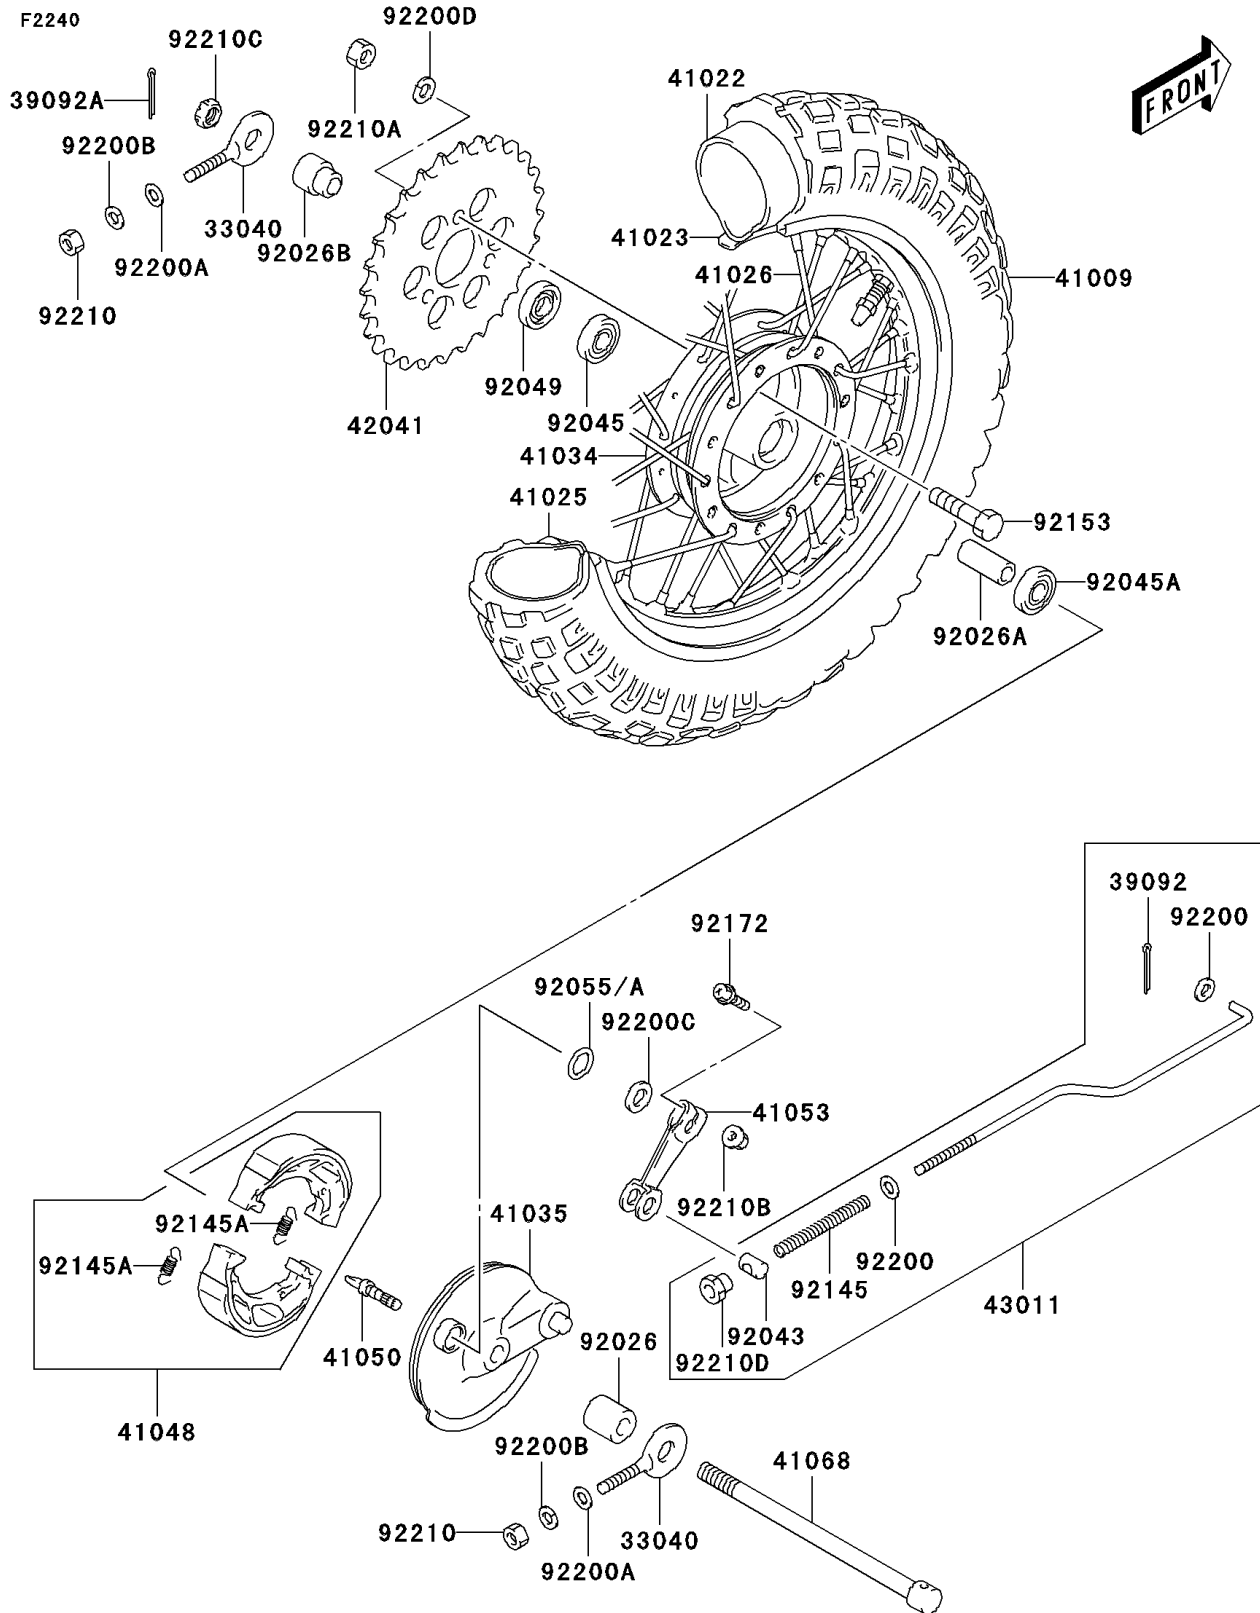

## 2003 KDX50 PARTS DIAGRAM

Rear Hub

## 2003 KDX50 PARTS LIST

Rear Hub

ITEM NAME	PART NUMBER	QUANTITY
ADJUSTER-CHAIN (Ref # 33040)	33040-S003	1
PIN-HAIR,FR FOOTREST COTTER (Ref # 39092)	39092-S004	1
PIN-HAIR,COTTER (Ref # 39092A)	39092-S005	1
TIRE,2.50-10 (Ref # 41009)	41009-S014	1
TUBE-TIRE (Ref # 41022)	41022-S005	1
BAND-RIM (Ref # 41023)	41023-S005	1
RIM,1.40X10 (Ref # 41025)	41025-S010	1
SPOKE-ASSY (Ref # 41026)	41026-S005	1
DRUM-ASSY,REAR WHEEL (Ref # 41034)	41034-S006	1
PANEL-ASSY-BRAKE (Ref # 41035)	41035-S005	1
SHOE-BRAKE (Ref # 41048)	41048-S008	1
CAM-BRAKE (Ref # 41050)	41050-S007	1
LEVER-BRAKE CAM (Ref # 41053)	41053-S010	1
AXLE (Ref # 41068)	41068-S010	1
SPROCKET-HUB,28T (Ref # 42041)	42041-S007	1
ROD-BRAKE (Ref # 43011)	43011-S003	1
SPACER (Ref # 92026)	92026-S111	1
SPACER,WHEEL HUB BEARING (Ref # 92026A)	92026-S117	1
SPACER (Ref # 92026B)	92026-S118	1
PIN (Ref # 92043)	92043-S006	1
BEARING-BALL,FRONT WHEEL HUB (Ref # 92045)	92045-S055	1
BEARING-BALL,FRONT WHEEL HUB (Ref # 92045A)	92045-S056	1
SEAL-OIL,WHEEL HUB (Ref # 92049)	92049-S055	1
RING-O,9.6X2.4 (Ref # 92055)	92055-S074	1
SPRING,REAR BRAKE ROD (Ref # 92145)	92145-S046	1
SPRING,BRAKE SHOE (Ref # 92145A)	92145-S122	1
BOLT,8X36 (Ref # 92153)	92153-S311	1
SCREW,FRONT BRAKE (Ref # 92172)	92172-S192	1
WASHER (Ref # 92200)	92200-S002	1

## 2003 KDX50 PARTS LIST

Rear Hub

ITEM NAME	PART NUMBER	QUANTITY
WASHER (Ref # 92200A)	92200-S003	1
WASHER,CHAIN ADJUSTER LOCK (Ref # 92200B)	92200-S102	1
WASHER,10.5X18X1 (Ref # 92200C)	92200-S177	1
WASHER (Ref # 92200D)	92200-S178	1
NUT (Ref # 92210)	92210-S001	1
NUT (Ref # 92210A)	92210-S051	1
NUT (Ref # 92210B)	92210-S067	1
NUT,FRONT AXLE (Ref # 92210C)	92210-S119	1
NUT (Ref # 92210D)	92210-S120	1