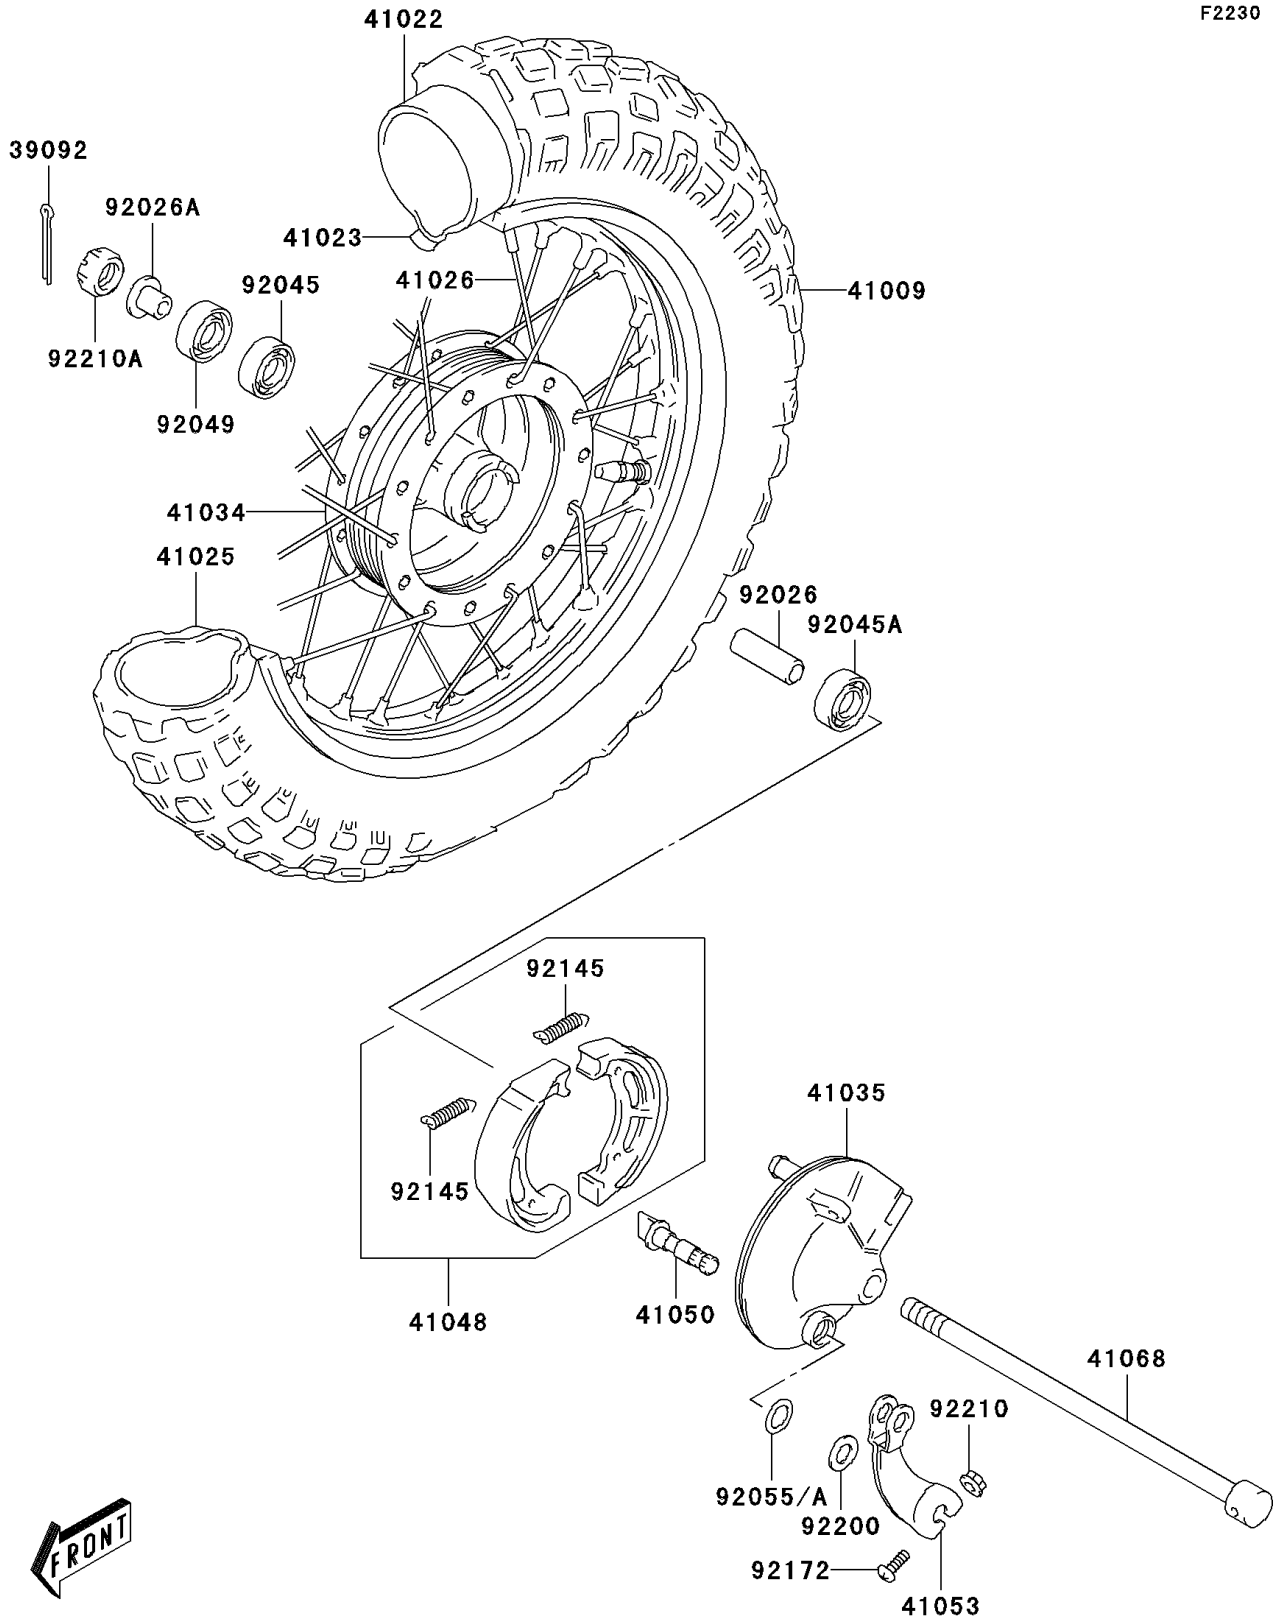

2004 KDX50 PARTS DIAGRAM

Front Hub

F2230

2004 KDX50 PARTS LIST

Front Hub

ITEM NAME	PART NUMBER	QUANTITY
PIN-HAIR,COTTER (Ref # 39092)	39092-S005	1
TIRE,2.50-10 (Ref # 41009)	41009-S014	1
TUBE-TIRE (Ref # 41022)	41022-S005	1
BAND-RIM (Ref # 41023)	41023-S005	1
RIM,1.40X10 (Ref # 41025)	41025-S010	1
SPOKE-ASSY (Ref # 41026)	41026-S005	1
DRUM-ASSY,FRONT WHEEL (Ref # 41034)	41034-S007	1
PANEL-ASSY-BRAKE (Ref # 41035)	41035-S004	1
SHOE-BRAKE (Ref # 41048)	41048-S008	1
CAM-BRAKE (Ref # 41050)	41050-S007	1
LEVER-BRAKE CAM (Ref # 41053)	41053-S009	1
AXLE (Ref # 41068)	41068-S010	1
SPACER,FRONT HUB BEARING (Ref # 92026)	92026-S115	1
SPACER (Ref # 92026A)	92026-S116	1
BEARING-BALL,FRONT WHEEL HUB (Ref # 92045)	92045-S055	1
BEARING-BALL,FRONT WHEEL HUB (Ref # 92045A)	92045-S056	1
SEAL-OIL,WHEEL HUB (Ref # 92049)	92049-S055	1
RING-O (Ref # 92055A)	92055-S091	1
SPRING,BRAKE SHOE (Ref # 92145)	92145-S122	1
SCREW,FRONT BRAKE (Ref # 92172)	92172-S192	1
WASHER,10.5X18X1 (Ref # 92200)	92200-S177	1
NUT (Ref # 92210)	92210-S067	1
NUT,FRONT AXLE (Ref # 92210A)	92210-S119	1