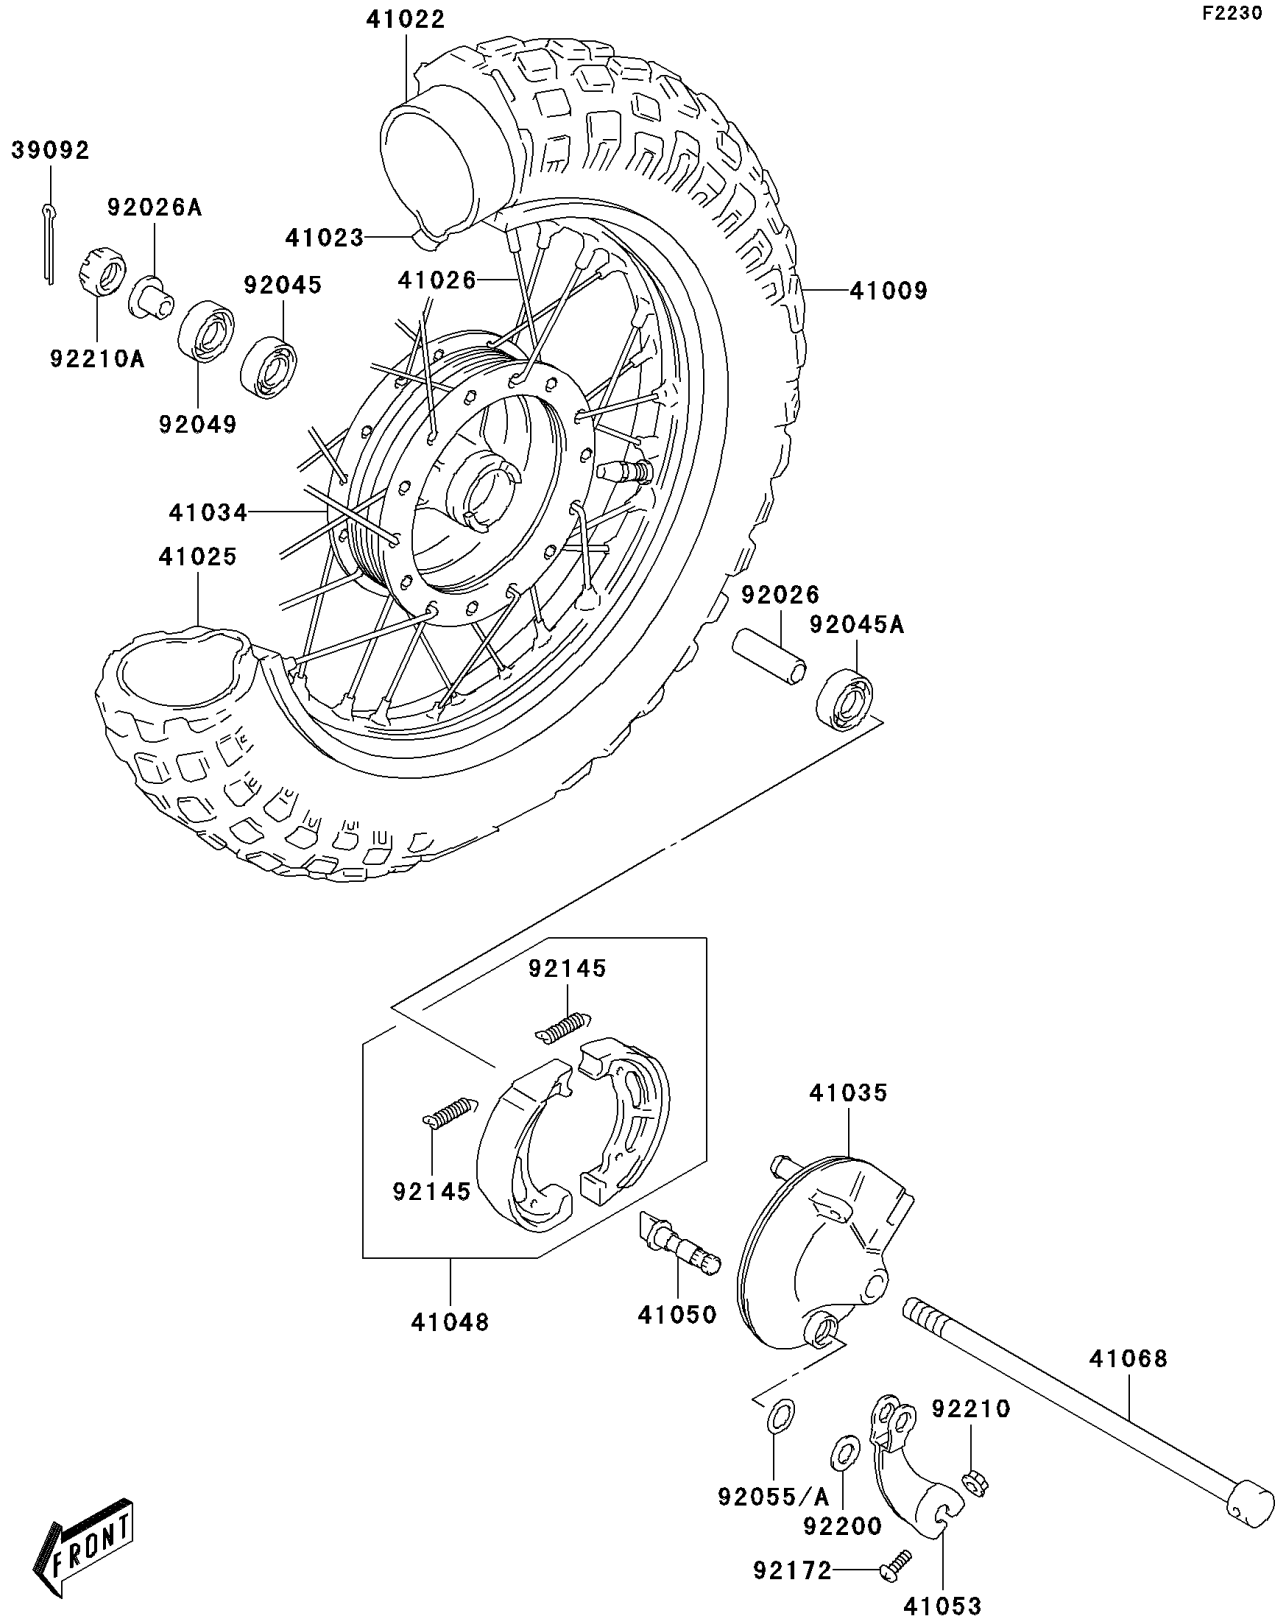

2003 KDX50 PARTS DIAGRAM

Front Hub

F2230

2003 KDX50 PARTS LIST

Front Hub

ITEM NAME	PART NUMBER	QUANTITY
PIN-HAIR,COTTER (Ref # 39092)	39092-S005	1
TIRE,2.50-10 (Ref # 41009)	41009-S014	1
TUBE-TIRE (Ref # 41022)	41022-S005	1
BAND-RIM (Ref # 41023)	41023-S005	1
RIM,1.40X10 (Ref # 41025)	41025-S010	1
SPOKE-ASSY (Ref # 41026)	41026-S005	1
DRUM-ASSY,FRONT WHEEL (Ref # 41034)	41034-S007	1
PANEL-ASSY-BRAKE (Ref # 41035)	41035-S004	1
SHOE-BRAKE (Ref # 41048)	41048-S008	1
CAM-BRAKE (Ref # 41050)	41050-S007	1
LEVER-BRAKE CAM (Ref # 41053)	41053-S009	1
AXLE (Ref # 41068)	41068-S010	1
SPACER,FRONT HUB BEARING (Ref # 92026)	92026-S115	1
SPACER (Ref # 92026A)	92026-S116	1
BEARING-BALL,FRONT WHEEL HUB (Ref # 92045)	92045-S055	1
BEARING-BALL,FRONT WHEEL HUB (Ref # 92045A)	92045-S056	1
SEAL-OIL,WHEEL HUB (Ref # 92049)	92049-S055	1
RING-O,9.6X2.4 (Ref # 92055)	92055-S074	1
SPRING,BRAKE SHOE (Ref # 92145)	92145-S122	1
SCREW,FRONT BRAKE (Ref # 92172)	92172-S192	1
WASHER,10.5X18X1 (Ref # 92200)	92200-S177	1
NUT (Ref # 92210)	92210-S067	1
NUT,FRONT AXLE (Ref # 92210A)	92210-S119	1