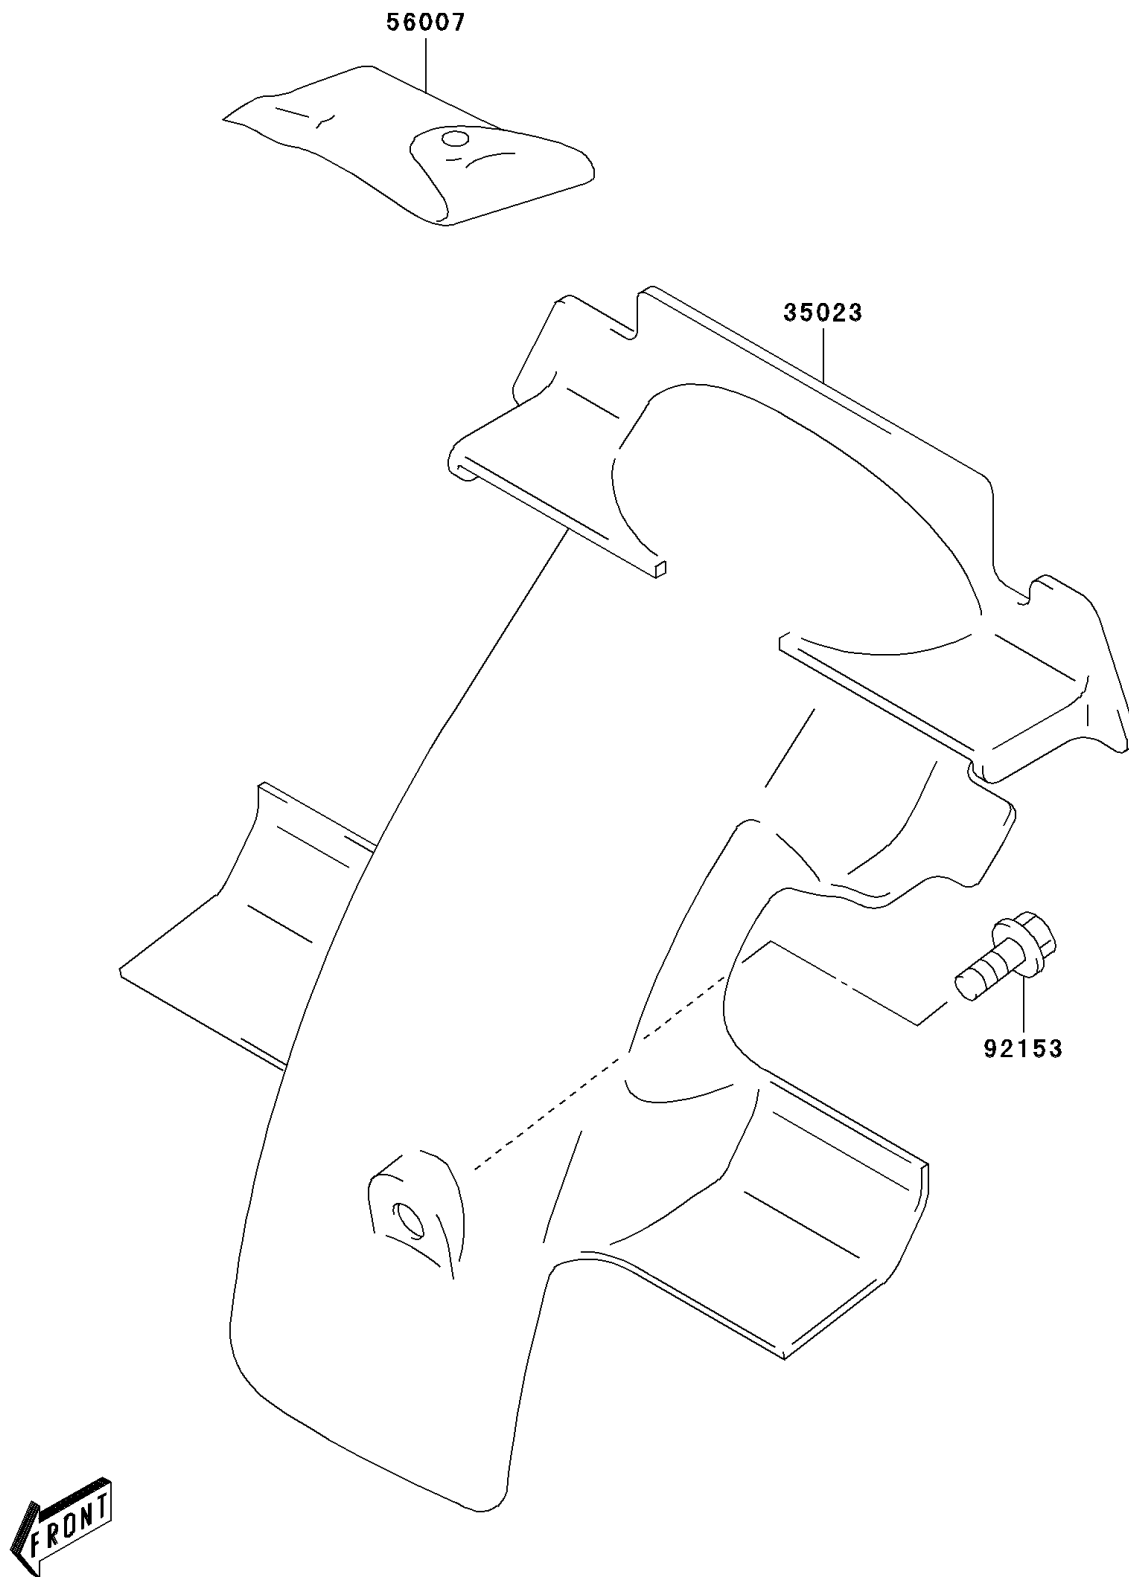

2004 KDX50 PARTS DIAGRAM

Rear Fender(s)

F2172

2004 KDX50 PARTS LIST

Rear Fender(s)

ITEM NAME	PART NUMBER	QUANTITY
FENDER-REAR (Ref # 35023)	35023-S010	1
TOOL-KIT (Ref # 56007)	56007-S003	1
BOLT (Ref # 92153)	92153-S161	1