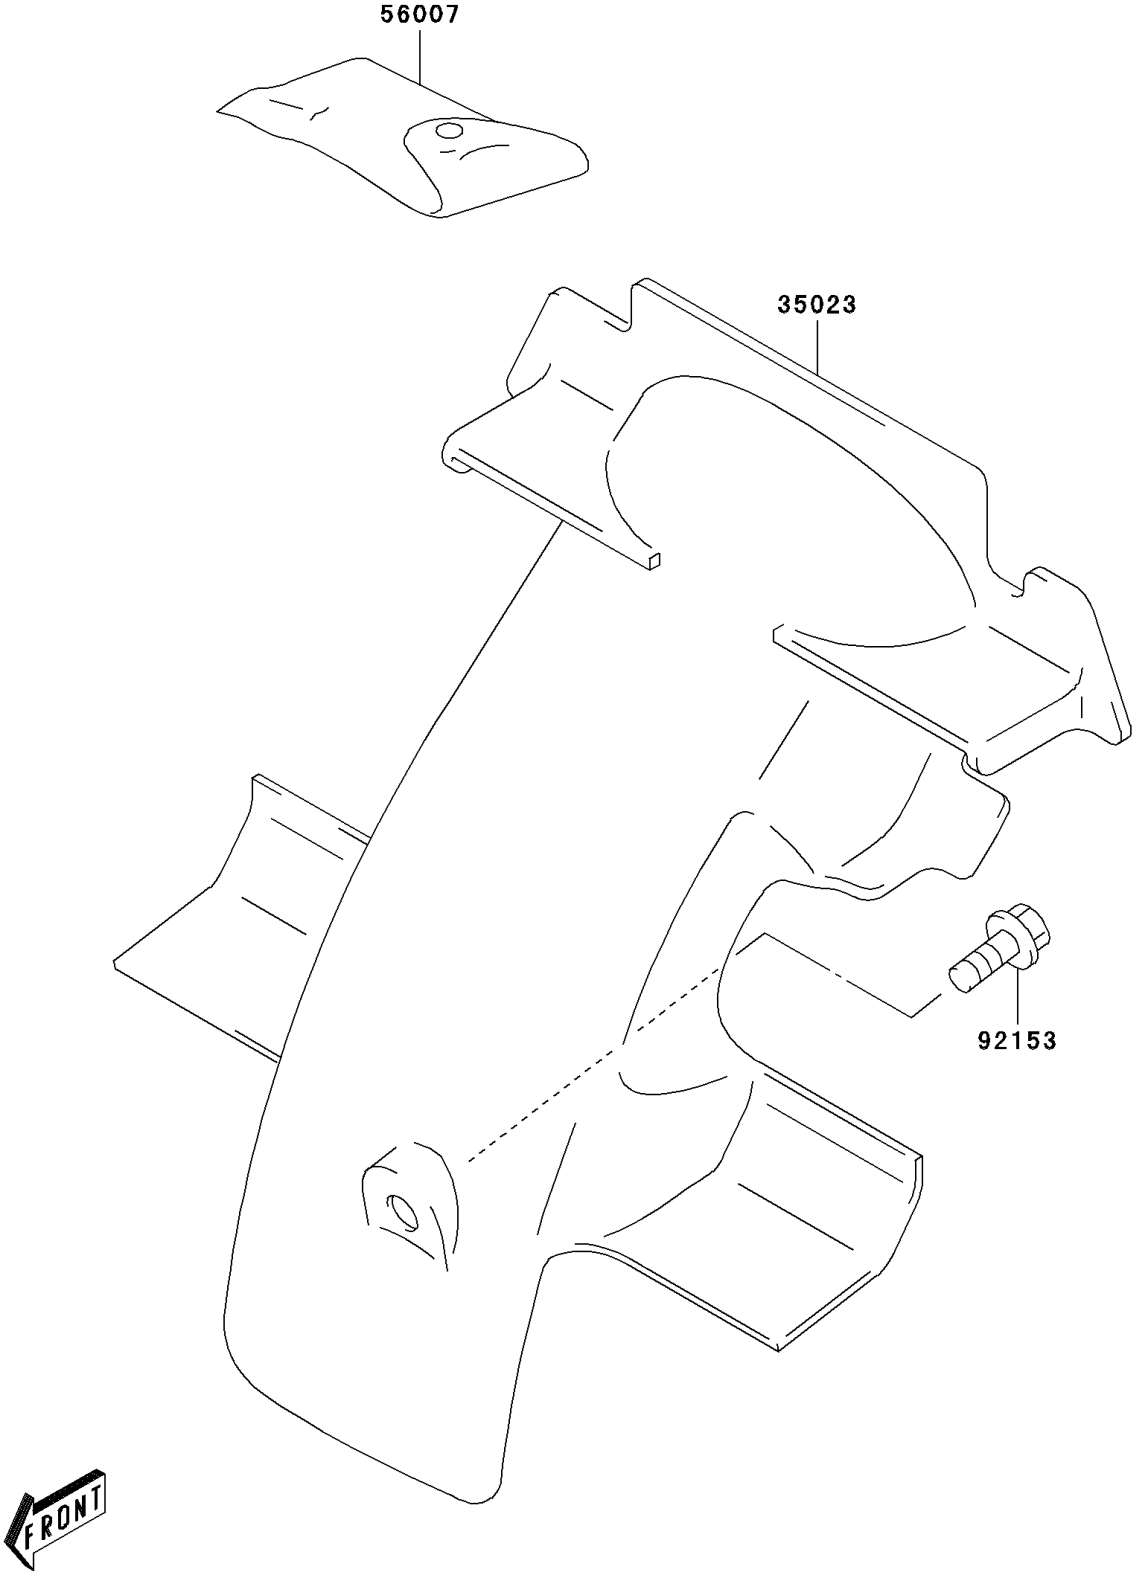

2003 KDX50 PARTS DIAGRAM

Rear Fender(s)

F2172

2003 KDX50 PARTS LIST

Rear Fender(s)

ITEM NAME	PART NUMBER	QUANTITY
FENDER-REAR (Ref # 35023)	35023-S010	1
TOOL-KIT (Ref # 56007)	56007-S003	1
BOLT (Ref # 92153)	92153-S161	1