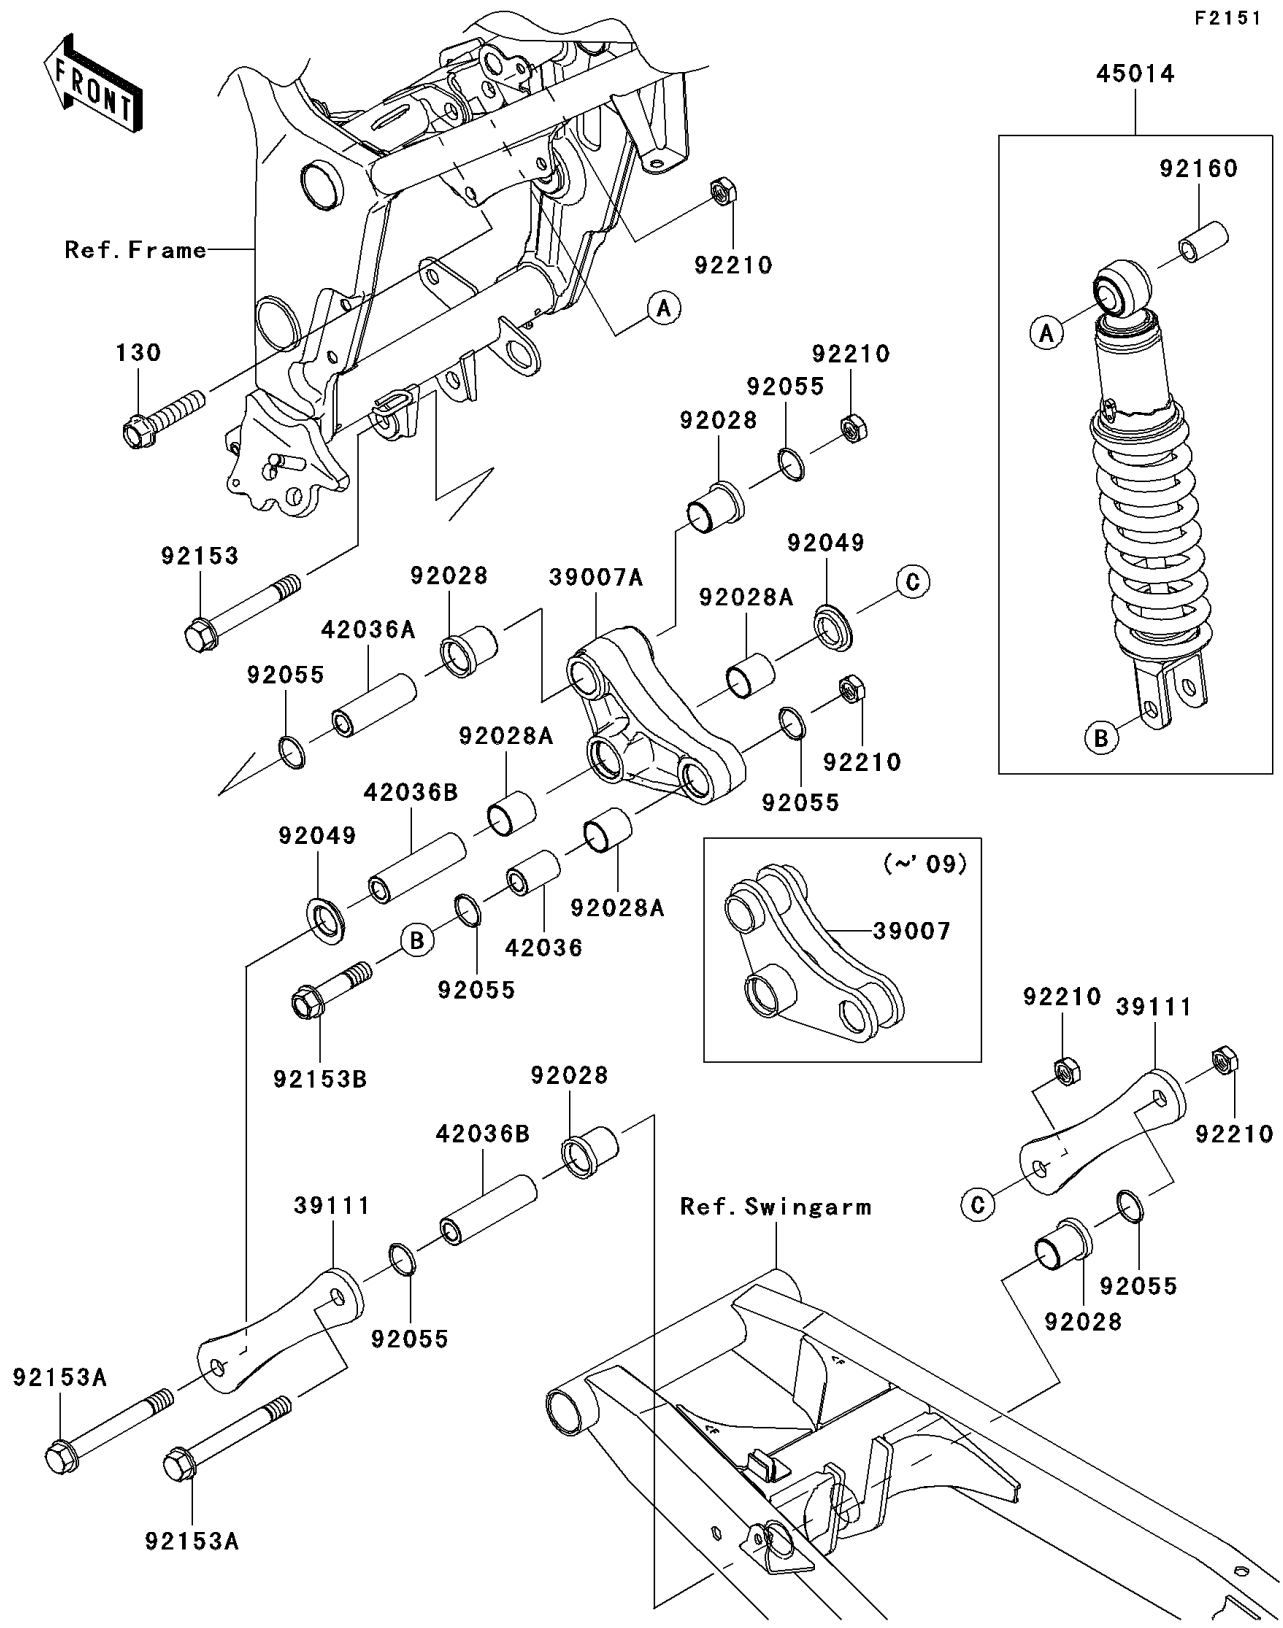

2009 Ninja[®] 250R PARTS DIAGRAM

Suspension/Shock Absorber

2009 Ninja® 250R PARTS LIST

Suspension/Shock Absorber

ITEM NAME	PART NUMBER	QUANTITY
BOLT-FLANGED,12X55 (Ref # 130)	130BB1255	1
ARM-SUSP,UNI TRAK (Ref # 39007)	39007-0085	1
ROD-TIE,SUSPENSION (Ref # 39111)	39111-0042	2
SLEEVE,12.1X20X32 (Ref # 42036)	42036-1077	1
SLEEVE,ARM,FR (Ref # 42036A)	42036-1078	1
SLEEVE,12.1X20X74 (Ref # 42036B)	42036-1102	2
SHOCK,SPRING BLK+BODY BLK (Ref # 45014)	45014-0234-23J	1
BUSHING (Ref # 92028)	92028-1597	4
BUSHING (Ref # 92028A)	92028-1598	3
SEAL-OIL,ARM (Ref # 92049)	92049-1109	2
RING-O,19.8X2.2 (Ref # 92055)	92055-1215	6
BOLT,FLANGED,12X86 (Ref # 92153)	92153-1830	1
BOLT,FLANGED,12X98 (Ref # 92153A)	92153-1831	2
BOLT,FLANGED,12X52 (Ref # 92153B)	92153-1832	1
DAMPER,SHOCKABSORBER (Ref # 92160)	92160-1161	1
NUT,LOCK,12MM (Ref # 92210)	92210-1247	5