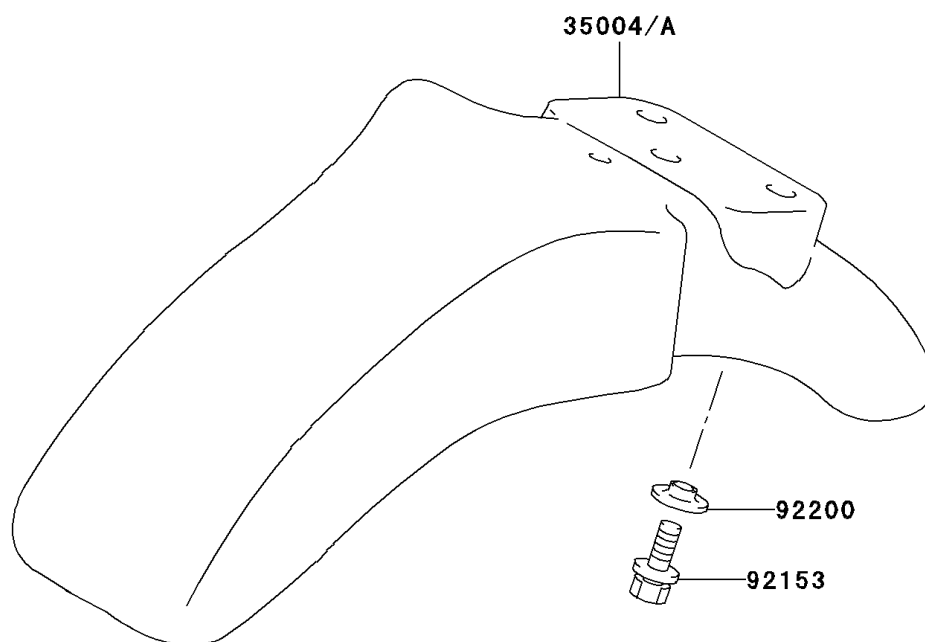

## 2004 KDX50 PARTS DIAGRAM

Front Fender(s)

F2171

## 2004 KDX50 PARTS LIST

Front Fender(s)

ITEM NAME	PART NUMBER	QUANTITY
FENDER-FRONT,L.GREEN (Ref # 35004)	35004-S012-535	1
PLATE-NUMBER,S.WHITE (Ref # 58029)	58029-S002-533	1
RIVET,BLACK (Ref # 92039)	92039-S005-506	1
BOLT,6X16 (Ref # 92153)	92153-S320	1
WASHER,FRONT FENDER (Ref # 92200)	92200-S174	1