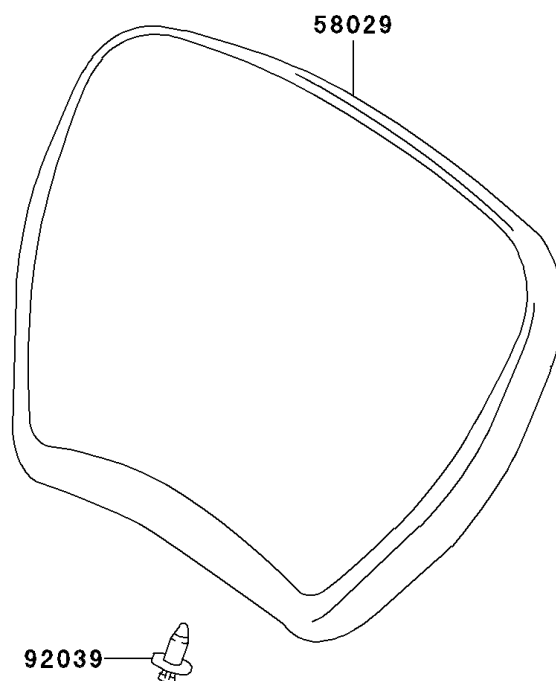

## 2004 KDX50 PARTS DIAGRAM

Front Fender(s)

F2171

## 2004 KDX50 PARTS LIST

Front Fender(s)

ITEM NAME	PART NUMBER	QUANTITY
FENDER-FRONT,L.GREEN (Ref # 35004)	35004-S012-535	1
PLATE-NUMBER,S.WHITE (Ref # 58029)	58029-S002-533	1
RIVET,BLACK (Ref # 92039)	92039-S005-506	1
BOLT,6X16 (Ref # 92153)	92153-S320	1
WASHER,FRONT FENDER (Ref # 92200)	92200-S174	1