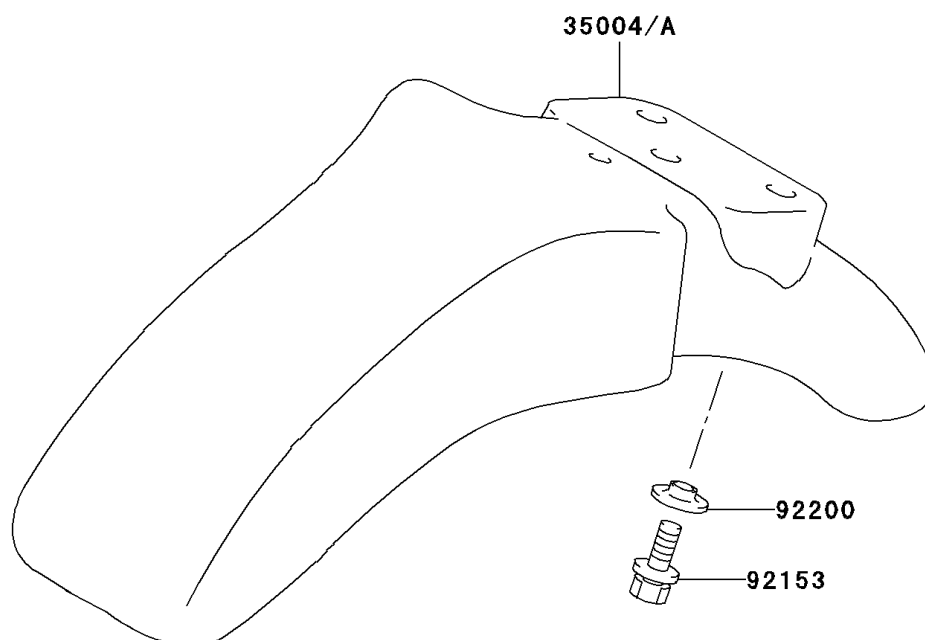

2003 KDX50 PARTS DIAGRAM

Front Fender(s)

F2171

2003 KDX50 PARTS LIST

Front Fender(s)

ITEM NAME	PART NUMBER	QUANTITY
FENDER-FRONT,L.GREEN (Ref # 35004)	35004-S012-535	1
PLATE-NUMBER,S.WHITE (Ref # 58029)	58029-S002-533	1
RIVET,BLACK (Ref # 92039)	92039-S005-506	1
BOLT,6X16 (Ref # 92153)	92153-S320	1
WASHER,FRONT FENDER (Ref # 92200)	92200-S174	1