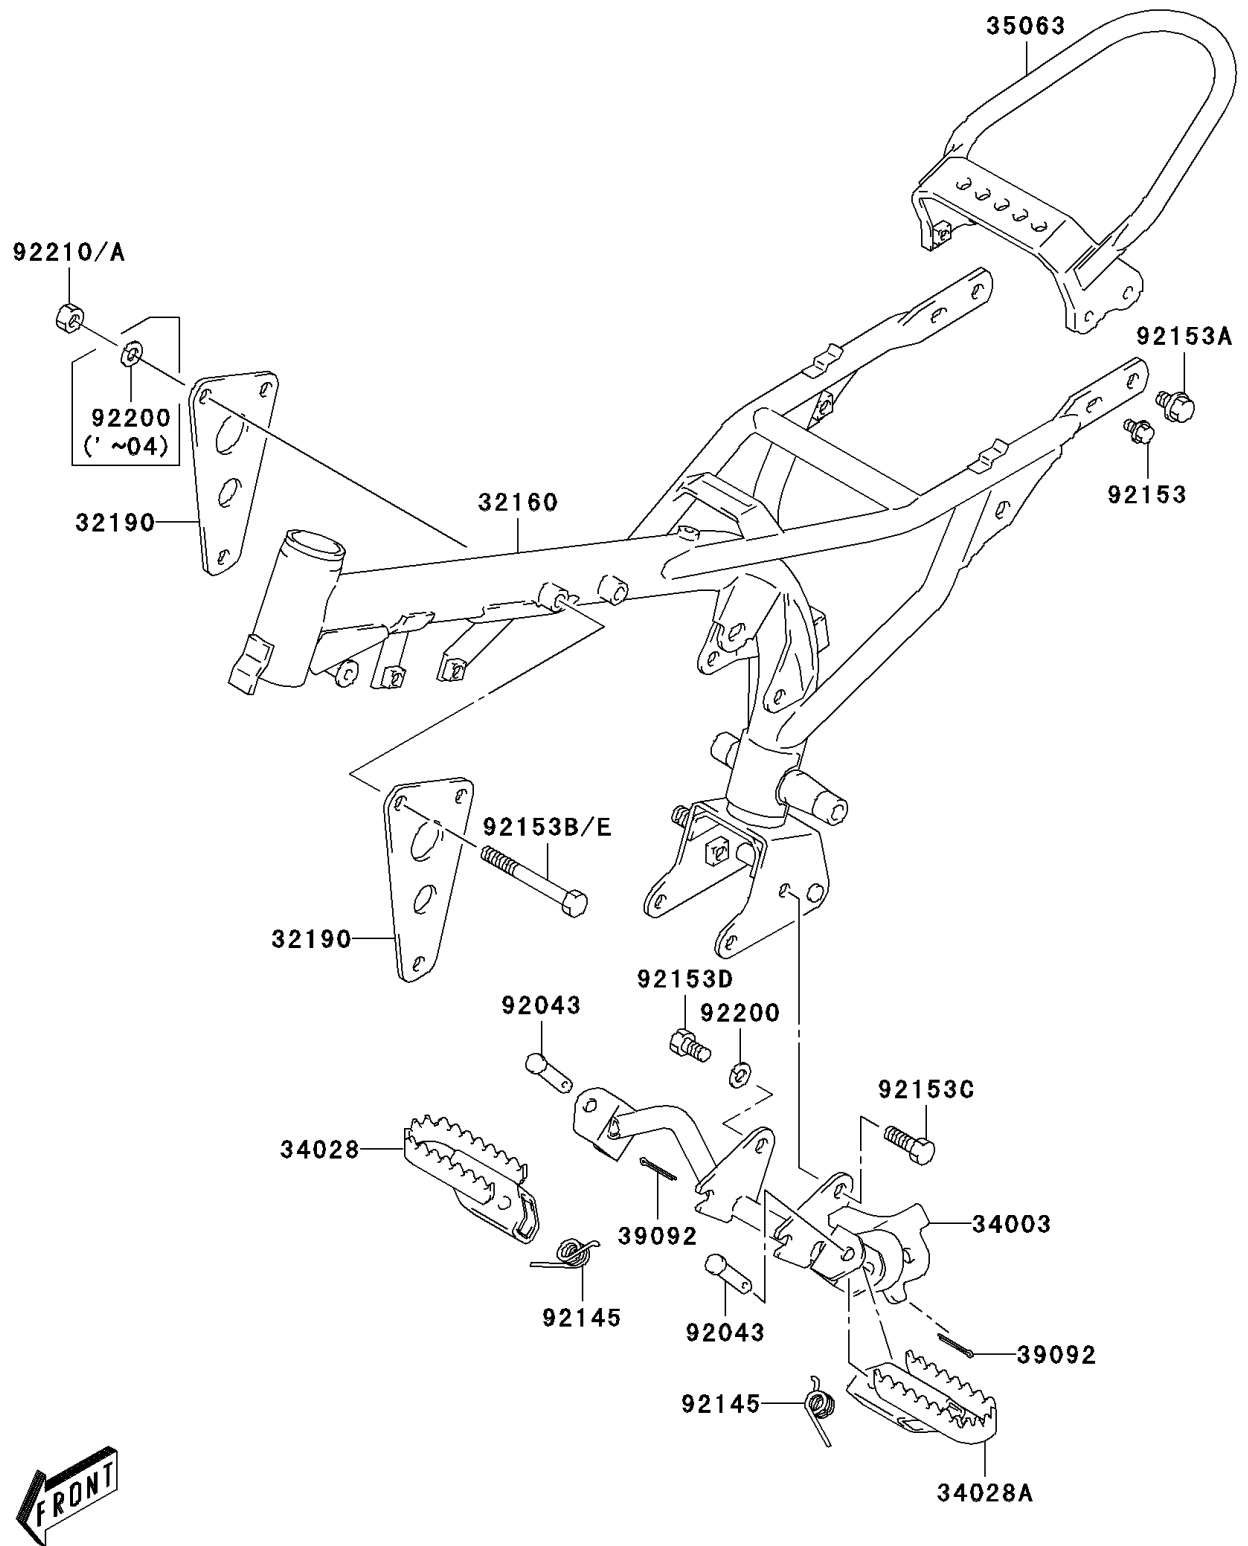

2004 KDX50 PARTS DIAGRAM

Frame

F2120

2004 KDX50 PARTS LIST

Frame

ITEM NAME	PART NUMBER	QUANTITY
FRAME-COMP,BLACK (Ref # 32160)	32160-S012-503	1
BRACKET-ENGINE (Ref # 32190)	32190-S007	1
HOLDER-STEP (Ref # 34003)	34003-S004	1
STEP,RH,BLACK (Ref # 34028)	34028-S005-503	1
STEP,LH,BLACK (Ref # 34028A)	34028-S006-503	1
GRIP,RR (Ref # 35063)	35063-S001	1
PIN-HAIR,FR FOOTREST COTTER (Ref # 39092)	39092-S004	1
PIN (Ref # 92043)	92043-S046	1
SPRING (Ref # 92145)	92145-S118	1
BOLT (Ref # 92153)	92153-S010	1
BOLT (Ref # 92153A)	92153-S015	1
BOLT (Ref # 92153B)	92153-S313	1
BOLT (Ref # 92153C)	92153-S317	1
BOLT (Ref # 92153D)	92153-S321	1
WASHER (Ref # 92200)	92200-S167	1
NUT (Ref # 92210)	92210-S051	1