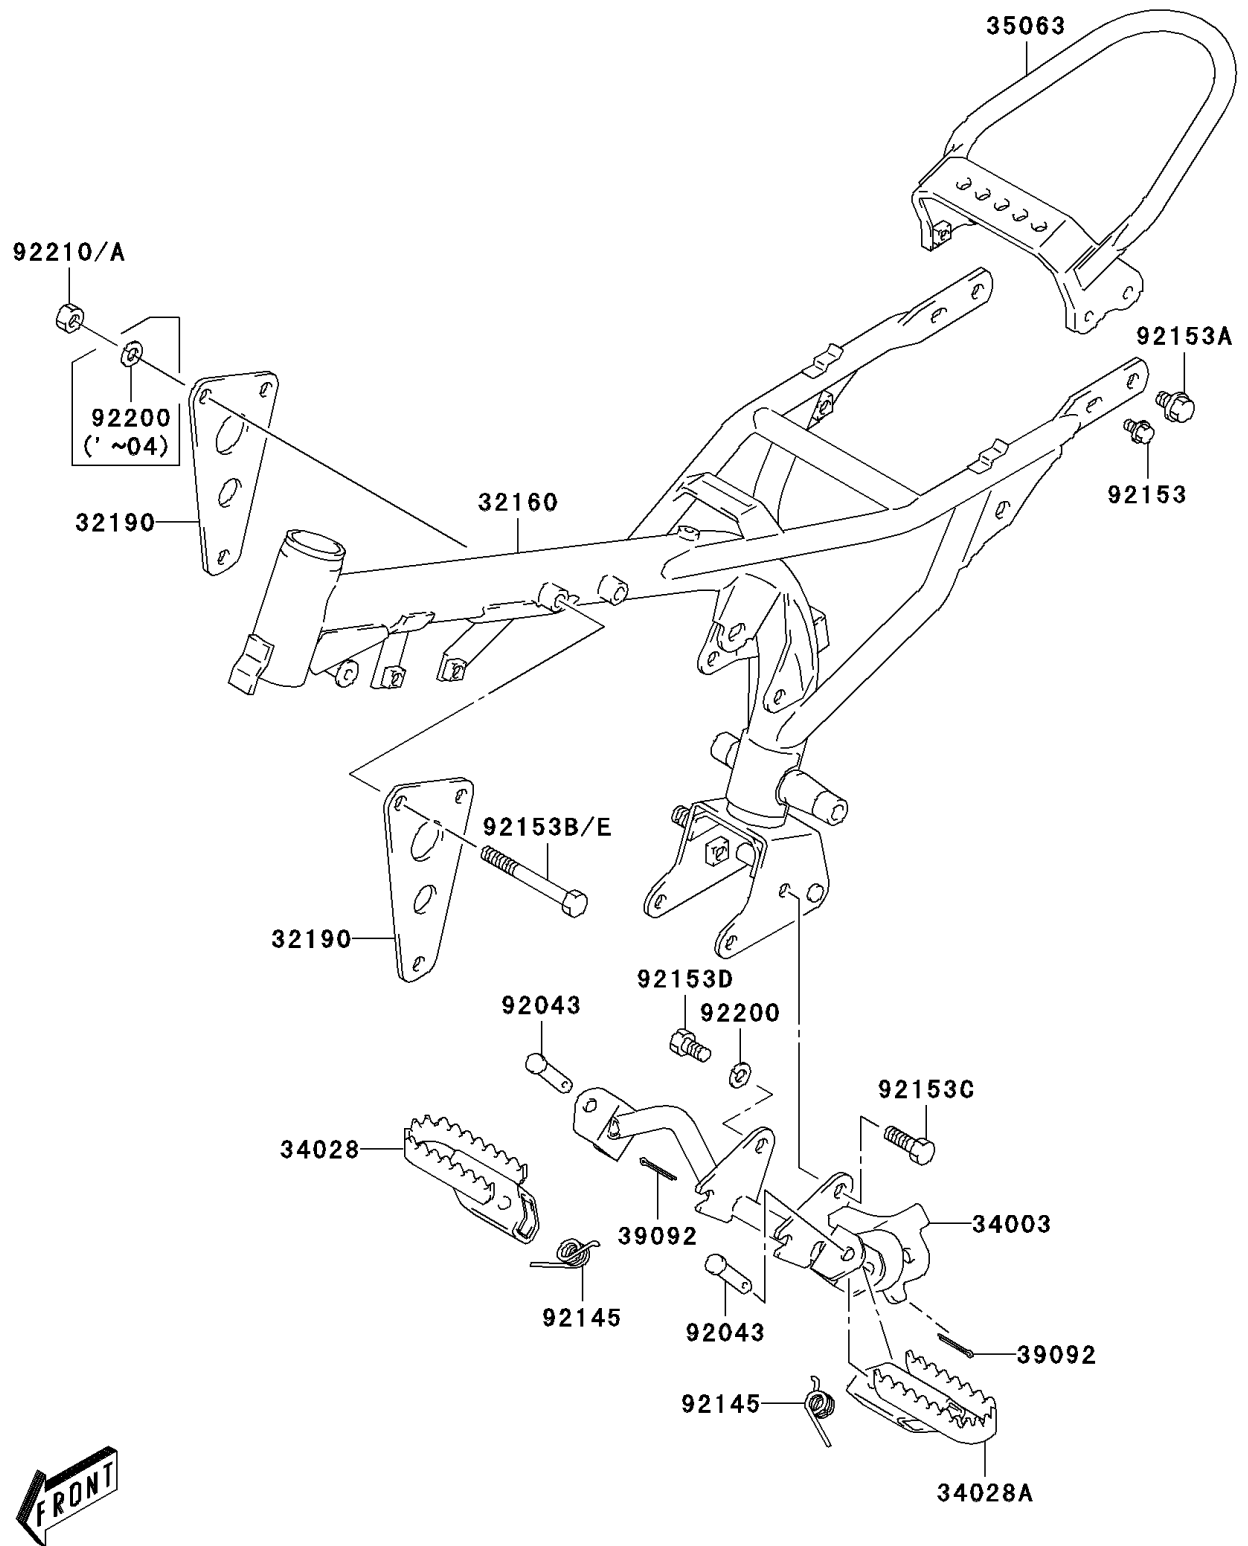

2003 KDX50 PARTS DIAGRAM

Frame

F2120

2003 KDX50 PARTS LIST

Frame

ITEM NAME	PART NUMBER	QUANTITY
FRAME-COMP,BLACK (Ref # 32160)	32160-S012-503	1
BRACKET-ENGINE (Ref # 32190)	32190-S007	1
HOLDER-STEP (Ref # 34003)	34003-S004	1
STEP,RH,BLACK (Ref # 34028)	34028-S005-503	1
STEP,LH,BLACK (Ref # 34028A)	34028-S006-503	1
GRIP,RR (Ref # 35063)	35063-S001	1
PIN-HAIR,FR FOOTREST COTTER (Ref # 39092)	39092-S004	1
PIN (Ref # 92043)	92043-S046	1
SPRING (Ref # 92145)	92145-S118	1
BOLT (Ref # 92153)	92153-S010	1
BOLT (Ref # 92153A)	92153-S015	1
BOLT (Ref # 92153B)	92153-S313	1
BOLT (Ref # 92153C)	92153-S317	1
BOLT (Ref # 92153D)	92153-S321	1
WASHER (Ref # 92200)	92200-S167	1
NUT (Ref # 92210)	92210-S051	1