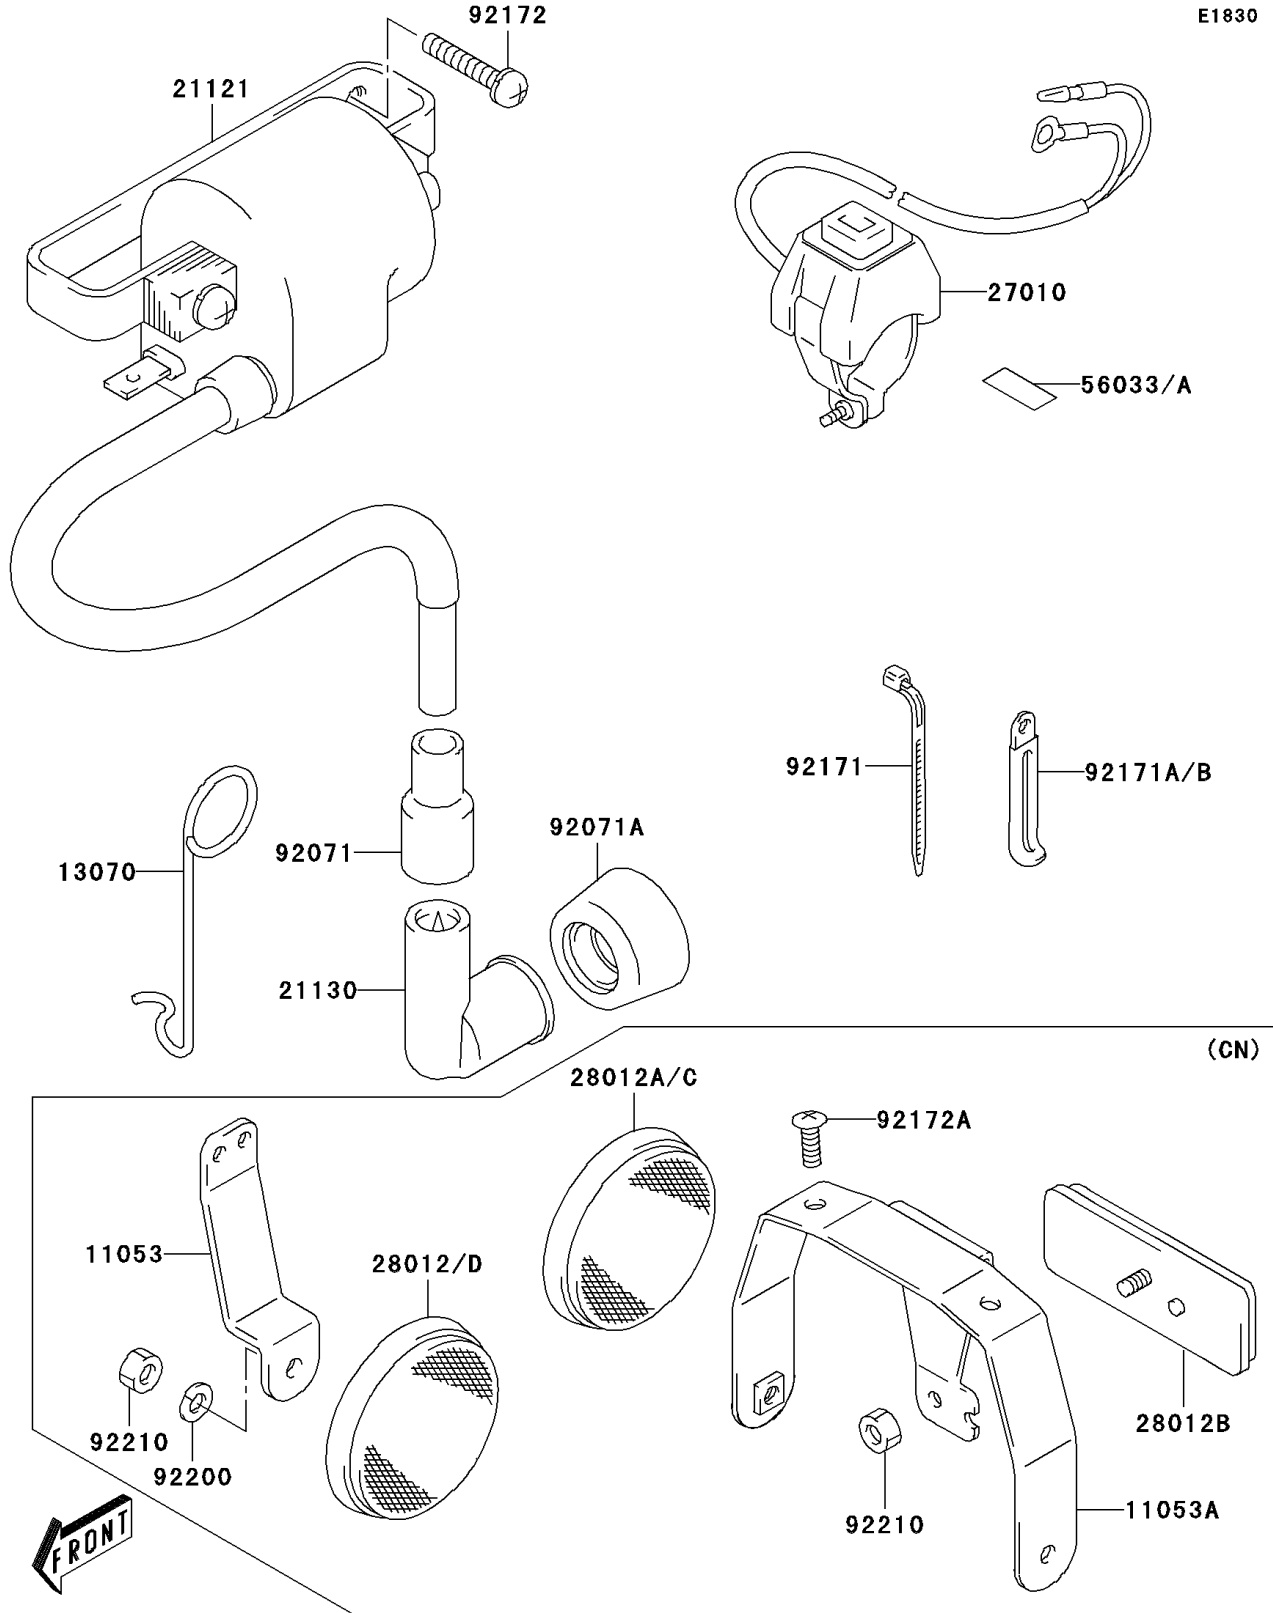

2005 KDX50 PARTS DIAGRAM

Ignition System

2005 KDX50 PARTS LIST

Ignition System

ITEM NAME	PART NUMBER	QUANTITY
GUIDE,HIGHTENSION CORD (Ref # 13070)	13070-S015	1
COIL-IGNITION (Ref # 21121)	21121-S004	1
CAP-SPARK PLUG (Ref # 21130)	21130-S007	1
SWITCH,ENGINE STOP (Ref # 27010)	27010-S027	1
GROMMET,HIGHTENSION (Ref # 92071)	92071-S004	1
GROMMET,SPARK PLUG (Ref # 92071A)	92071-S008	1
CLAMP,L=165 (Ref # 92171)	92171-S016	1
CLAMP,L=45 (Ref # 92171B)	92171-S132	1
SCREW,IGNITION COIL (Ref # 92172)	92172-S187	2
BRACKET,RR (Ref # 11053)	11053-S027	2
BRACKET,RR (Ref # 11053A)	11053-S028	1
REFLECTOR-REFLEX,FR (Ref # 28012)	28012-S001	2
REFLECTOR-REFLEX,RR (Ref # 28012B)	28012-S003	1
REFLECTOR-REFLEX,RR (Ref # 28012C)	28012-S004	2
LABEL-MANUAL,ENGINE STOP (Ref # 56033)	56033-S014	1
LABEL-MANUAL,ENGINE STOP (Ref # 56033A)	56033-S016	1
SCREW (Ref # 92172A)	92172-S193	2
WASHER,BRAKE LEVER (Ref # 92200)	92200-S168	2
NUT (Ref # 92210)	92210-S065	3