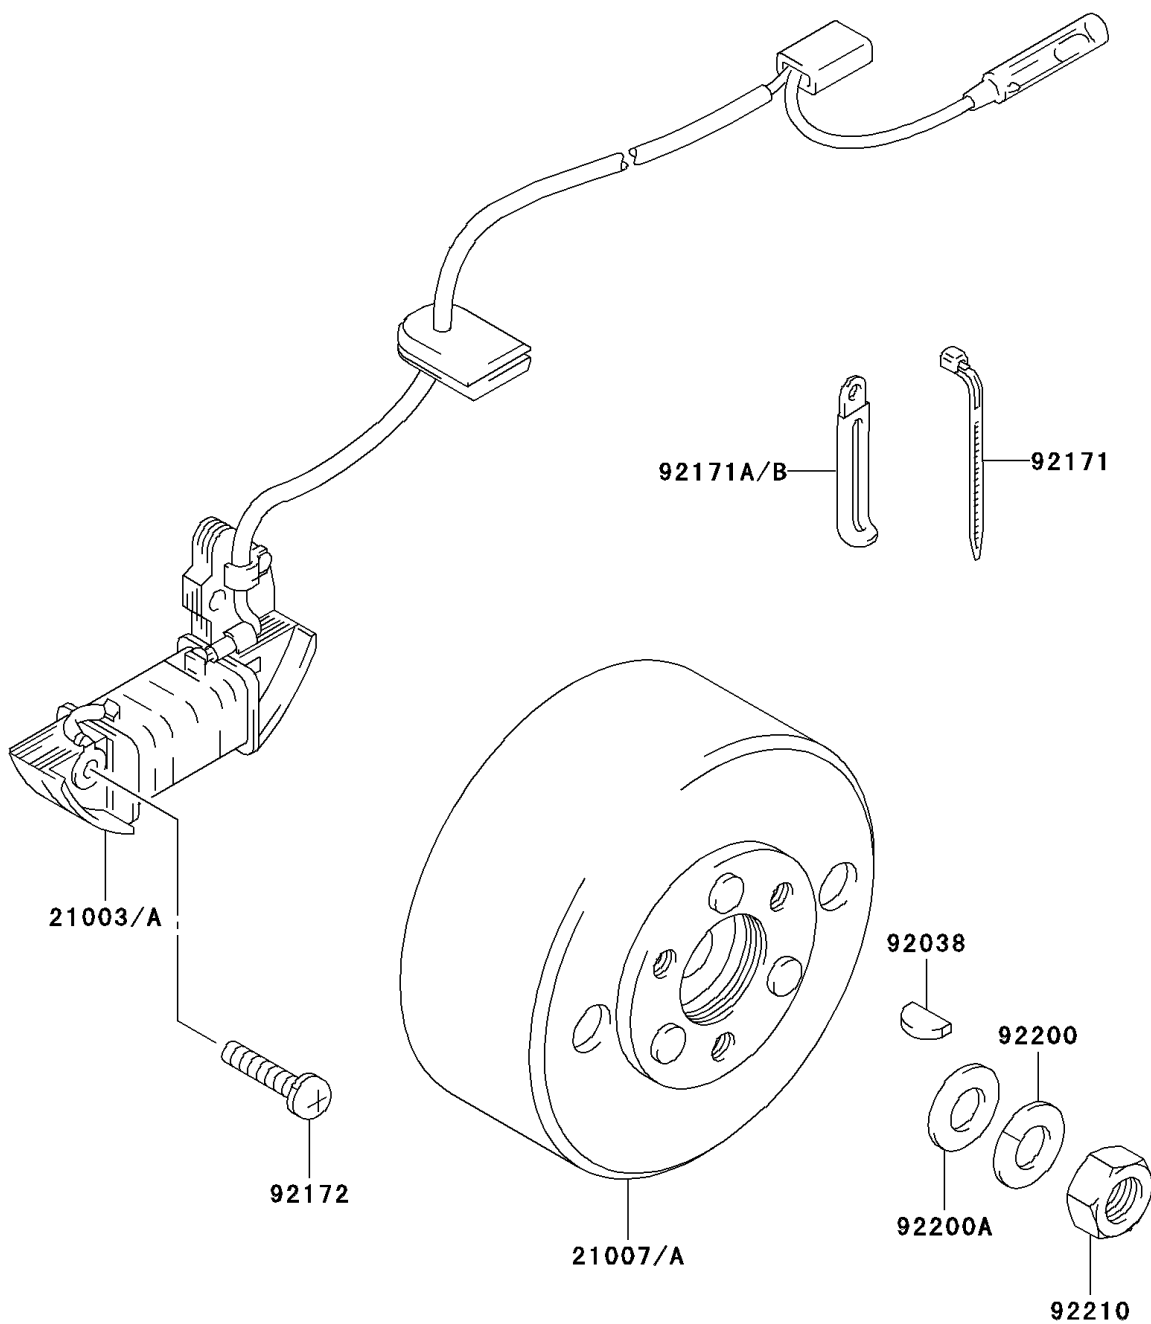

2004 KDX50 PARTS DIAGRAM

Generator

E1810

2004 KDX50 PARTS LIST

Generator

ITEM NAME	PART NUMBER	QUANTITY
STATOR (Ref # 21003A)	21003-S008	1
ROTOR (Ref # 21007A)	21007-S010	1
KEY,MAGNETO ROTOR (Ref # 92038)	92038-S001	1
CLAMP,L=165 (Ref # 92171)	92171-S016	1
CLAMP,L=45 (Ref # 92171B)	92171-S132	1
SCREW,MAGNETO COIL (Ref # 92172)	92172-S130	1
WASHER,MAGNETO LOCK (Ref # 92200)	92200-S091	1
WASHER,MAGNETO (Ref # 92200A)	92200-S092	1
NUT (Ref # 92210)	92210-S002	1