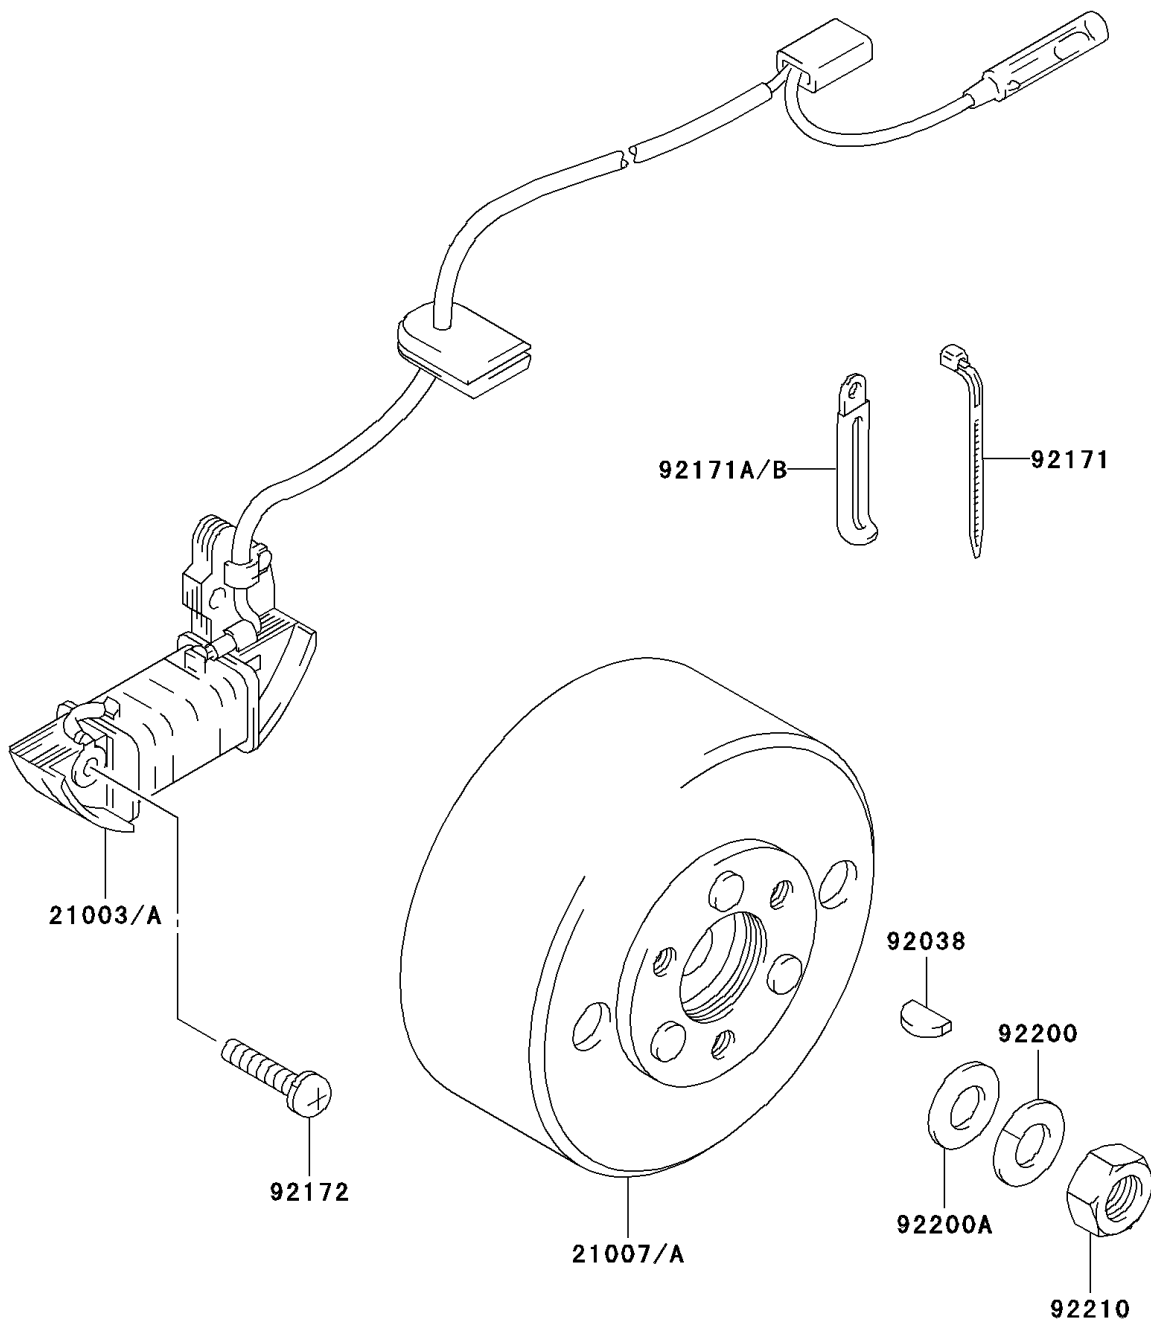

2003 KDX50 PARTS DIAGRAM

Generator

E1810

2003 KDX50 PARTS LIST

Generator

ITEM NAME	PART NUMBER	QUANTITY
STATOR (Ref # 21003)	21003-S004	1
ROTOR (Ref # 21007)	21007-S005	1
KEY,MAGNETO ROTOR (Ref # 92038)	92038-S001	1
CLAMP,L=165 (Ref # 92171)	92171-S016	1
CLAMP,L=65 (Ref # 92171A)	92171-S033	1
SCREW,MAGNETO COIL (Ref # 92172)	92172-S130	1
WASHER,MAGNETO LOCK (Ref # 92200)	92200-S091	1
WASHER,MAGNETO (Ref # 92200A)	92200-S092	1
NUT (Ref # 92210)	92210-S002	1