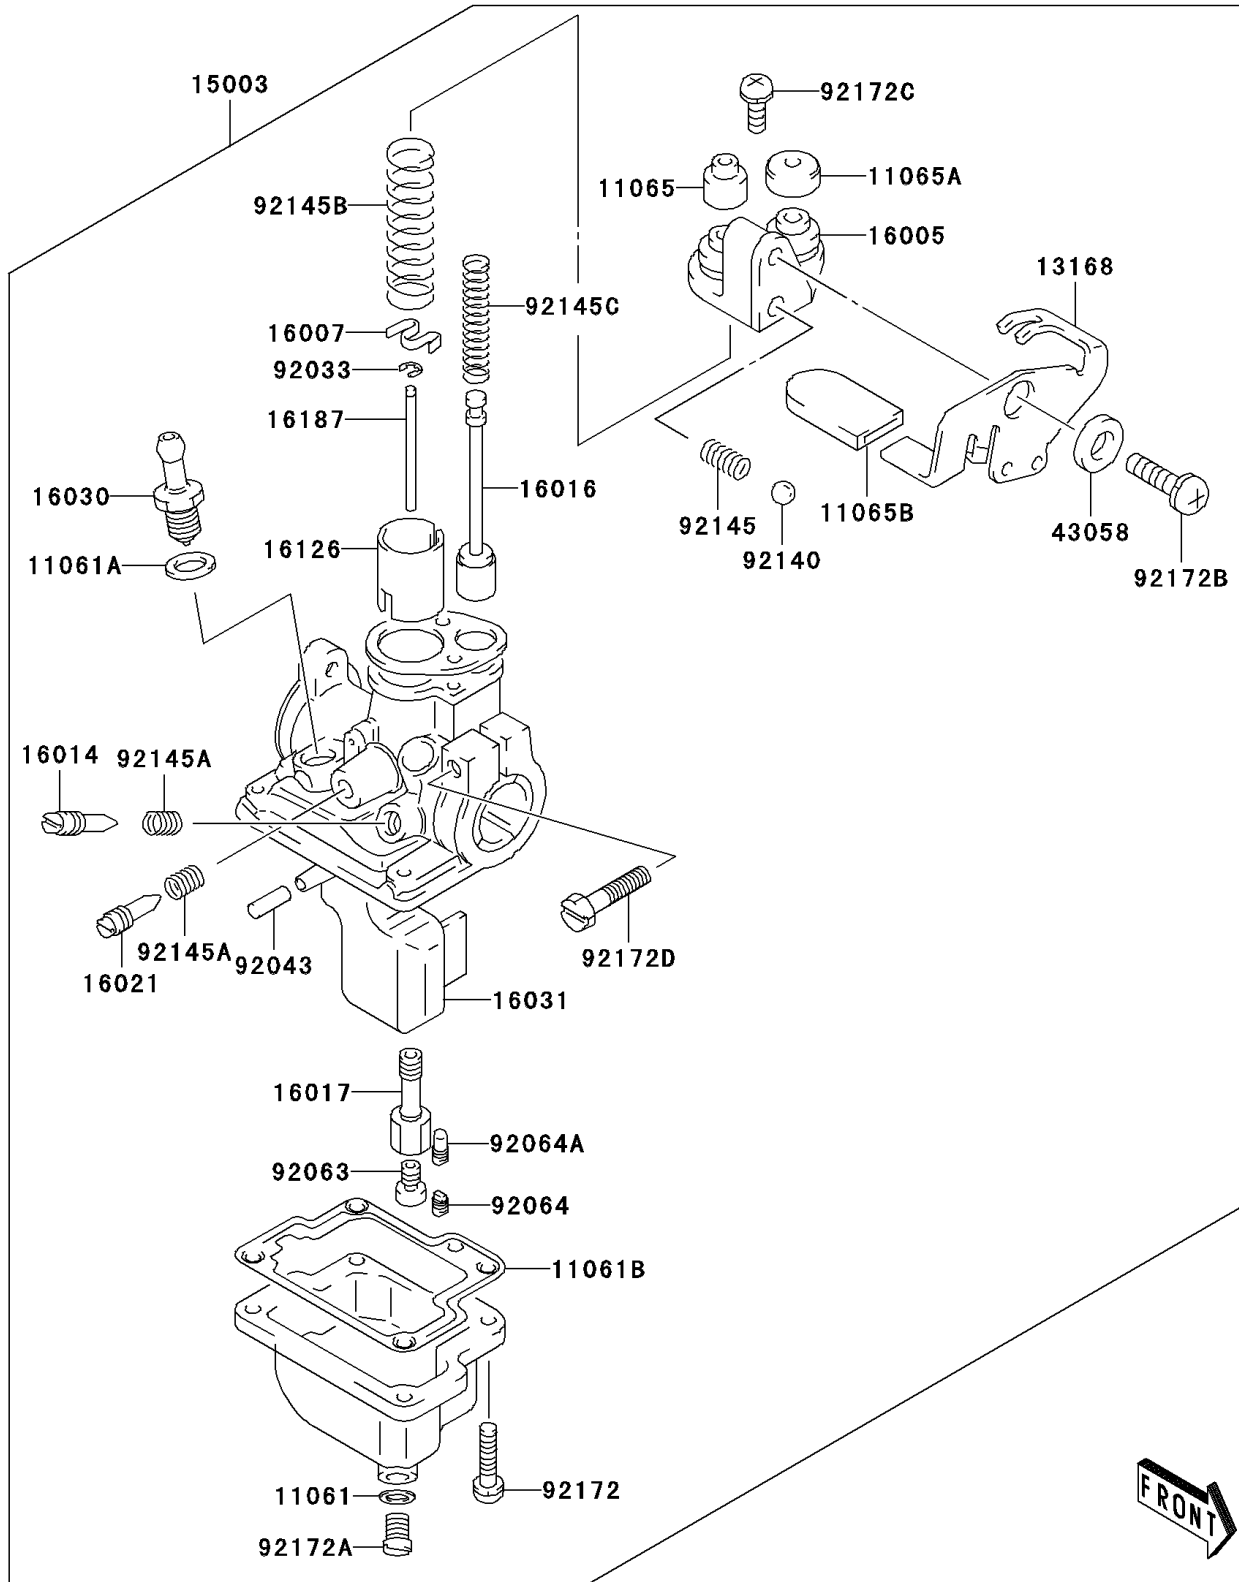

## 2004 KDX50 PARTS DIAGRAM

Carburetor

E1611

## 2004 KDX50 PARTS LIST

### Carburetor

ITEM NAME	PART NUMBER	QUANTITY
GASKET (Ref # 11061)	11061-S048	1
GASKET (Ref # 11061A)	11061-S049	1
GASKET,FLOAT CHAMBER (Ref # 11061B)	11061-S080	1
CAP (Ref # 11065)	11065-S020	1
CAP,STARTER (Ref # 11065A)	11065-S021	1
CAP,LEVER (Ref # 11065B)	11065-S043	1
LEVER,STARTER (Ref # 13168)	13168-S006	1
CARBURETOR-ASSY (Ref # 15003)	15003-S009	1
TOP-CHAMBER (Ref # 16005)	16005-S009	1
SEAT-SPRING (Ref # 16007)	16007-S007	1
SCREW-PILOT AIR (Ref # 16014)	16014-S004	1
PLUNGER (Ref # 16016)	16016-S004	1
JET-NEEDLE,E-6 (Ref # 16017)	16017-S006	1
SCREW-THROTTLE STOP (Ref # 16021)	16021-S003	1
VALVE-FLOAT (Ref # 16030)	16030-S007	1
FLOAT (Ref # 16031)	16031-S004	1
VALVE,CA3.0 (Ref # 16126)	16126-S011	1
NEEDLE-JET,3D23-3 (Ref # 16187)	16187-S008	1
RING (Ref # 43058)	43058-S004	1
RING-SNAP,NEEDLE (Ref # 92033)	92033-S025	1
PIN (Ref # 92043)	92043-S027	1
JET-MAIN,#56.3 (Ref # 92063)	92063-S009	1
JET-PILOT,#0.38 (Ref # 92064)	92064-S004	1
JET-PILOT,#15 (Ref # 92064A)	92064-S005	1
BALL (Ref # 92140)	92140-S002	1
SPRING,STARTER SHAFT (Ref # 92145)	92145-S012	1
SPRING (Ref # 92145A)	92145-S060	1
SPRING,THROTTLE VALVE (Ref # 92145B)	92145-S112	1
SPRING (Ref # 92145C)	92145-S113	1

## 2004 KDX50 PARTS LIST

Carburetor

ITEM NAME	PART NUMBER	QUANTITY
SCREW (Ref # 92172)	92172-S121	1
SCREW (Ref # 92172A)	92172-S124	1
SCREW (Ref # 92172B)	92172-S126	1
SCREW (Ref # 92172C)	92172-S157	1
SCREW (Ref # 92172D)	92172-S246	1