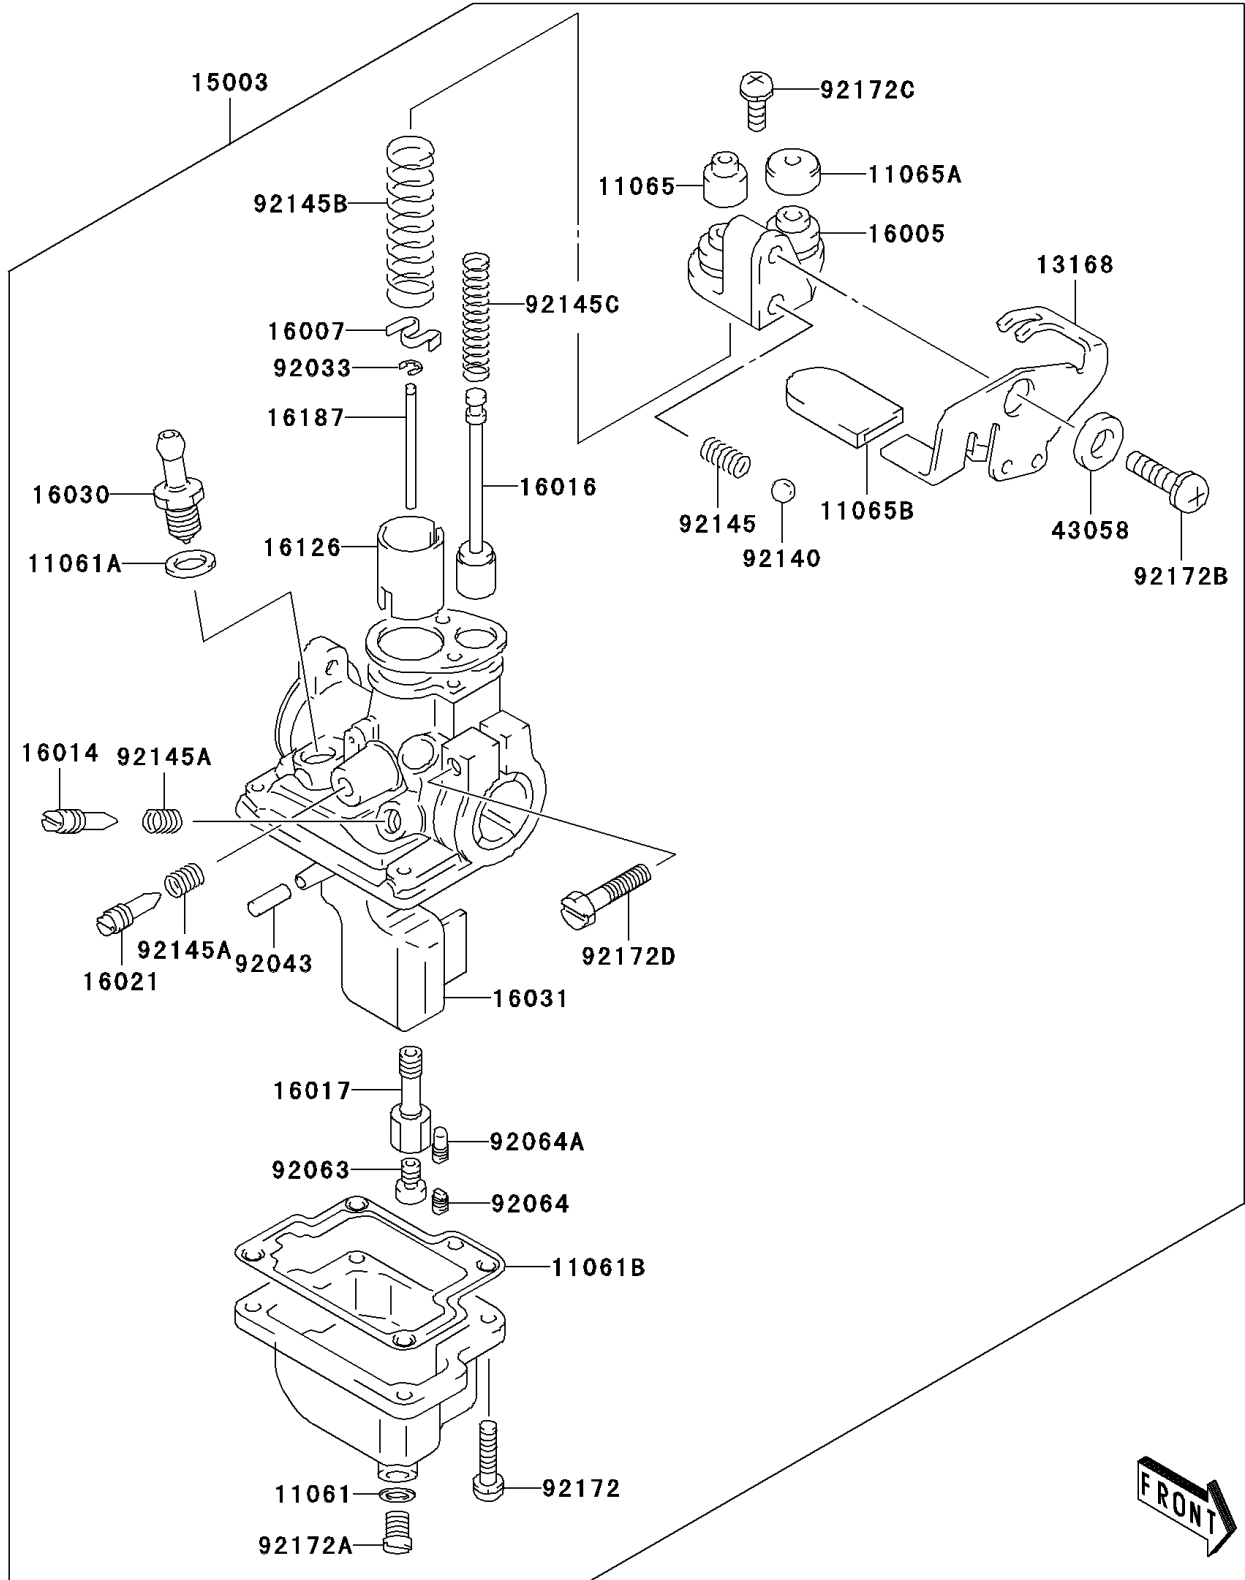

## 2003 KDX50 PARTS DIAGRAM

Carburetor

E1611

## 2003 KDX50 PARTS LIST

Carburetor

ITEM NAME	PART NUMBER	QUANTITY
GASKET (Ref # 11061)	11061-S048	1
GASKET (Ref # 11061A)	11061-S049	1
GASKET,FLOAT CHAMBER (Ref # 11061B)	11061-S080	1
CAP (Ref # 11065)	11065-S020	1
CAP,STARTER (Ref # 11065A)	11065-S021	1
CAP,LEVER (Ref # 11065B)	11065-S043	1
LEVER,STARTER (Ref # 13168)	13168-S006	1
CARBURETOR-ASSY (Ref # 15003)	15003-S009	1
TOP-CHAMBER (Ref # 16005)	16005-S009	1
SEAT-SPRING (Ref # 16007)	16007-S007	1
SCREW-PILOT AIR (Ref # 16014)	16014-S004	1
PLUNGER (Ref # 16016)	16016-S004	1
JET-NEEDLE,E-6 (Ref # 16017)	16017-S006	1
SCREW-THROTTLE STOP (Ref # 16021)	16021-S003	1
VALVE-FLOAT (Ref # 16030)	16030-S007	1
FLOAT (Ref # 16031)	16031-S004	1
VALVE,CA3.0 (Ref # 16126)	16126-S011	1
NEEDLE-JET,3D23-3 (Ref # 16187)	16187-S008	1
RING (Ref # 43058)	43058-S004	1
RING-SNAP,NEEDLE (Ref # 92033)	92033-S025	1
PIN (Ref # 92043)	92043-S027	1
JET-MAIN,#56.3 (Ref # 92063)	92063-S009	1
JET-PILOT,#0.38 (Ref # 92064)	92064-S004	1
JET-PILOT,#15 (Ref # 92064A)	92064-S005	1
BALL (Ref # 92140)	92140-S002	1
SPRING,STARTER SHAFT (Ref # 92145)	92145-S012	1
SPRING (Ref # 92145A)	92145-S060	1
SPRING,THROTTLE VALVE (Ref # 92145B)	92145-S112	1
SPRING (Ref # 92145C)	92145-S113	1

## 2003 KDX50 PARTS LIST

Carburetor

ITEM NAME	PART NUMBER	QUANTITY
SCREW (Ref # 92172)	92172-S121	1
SCREW (Ref # 92172A)	92172-S124	1
SCREW (Ref # 92172B)	92172-S126	1
SCREW (Ref # 92172C)	92172-S157	1
SCREW (Ref # 92172D)	92172-S246	1