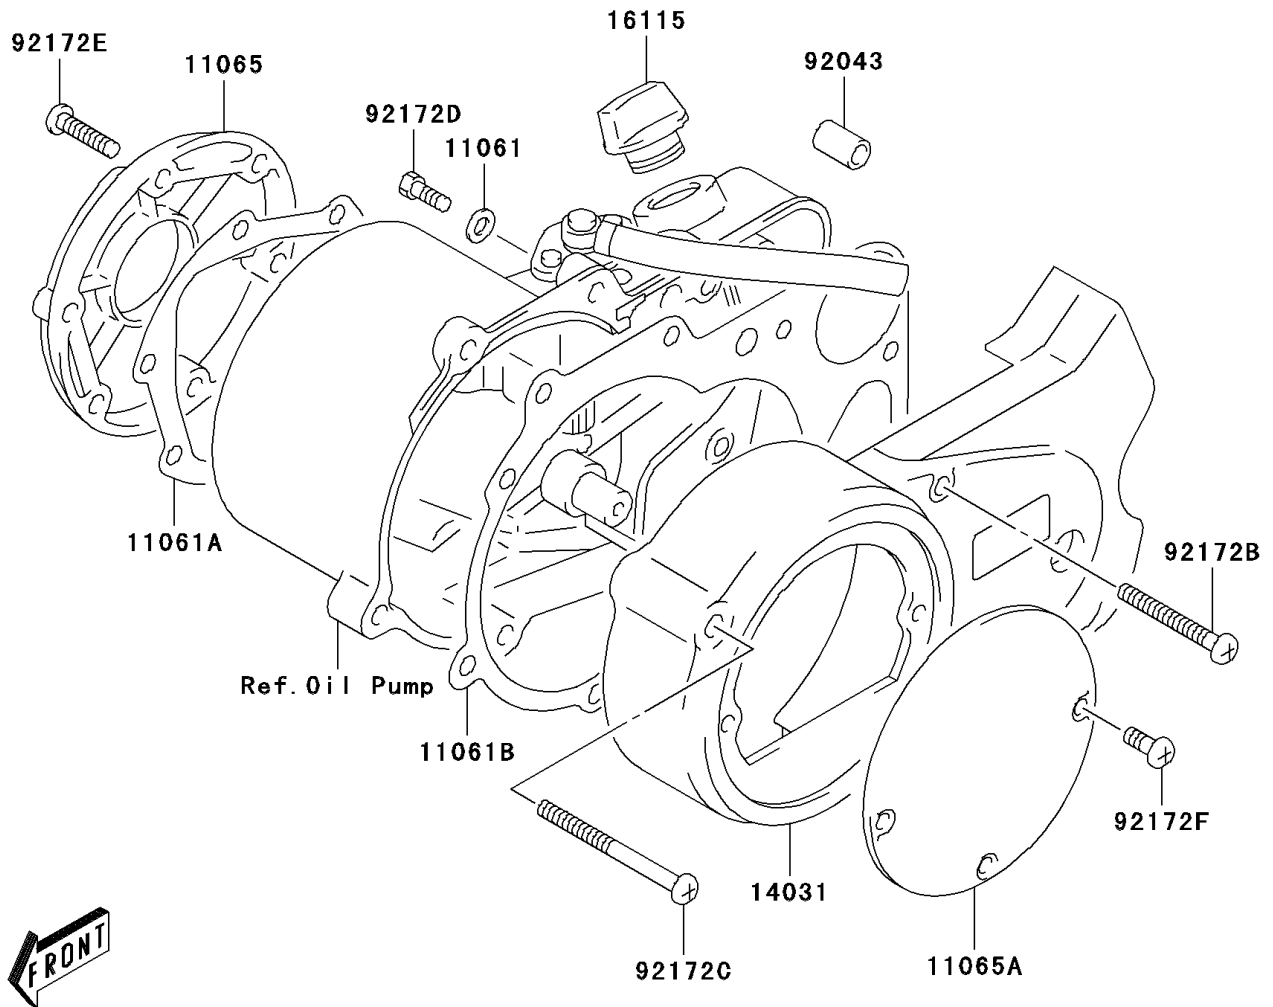

2004 KDX50 PARTS DIAGRAM

Engine Cover(s)

E1431

2004 KDX50 PARTS LIST

Engine Cover(s)

ITEM NAME	PART NUMBER	QUANTITY
GASKET (Ref # 11061)	11061-S045	1
GASKET,RELEASE CAP (Ref # 11061A)	11061-S078	1
GASKET,CLUTCH COVER (Ref # 11061B)	11061-S079	1
CAP,CLUTCH RELEASE ADJUST (Ref # 11065)	11065-S042	1
CAP,MAGNETO INSPECTION (Ref # 11065A)	11065-S045	1
COVER-GENERATOR (Ref # 14031)	14031-S007	1
CAP-OIL FILLER (Ref # 16115)	16115-S004	1
PIN,CLUTCH COVER (Ref # 92043)	92043-S026	1
SCREW (Ref # 92172)	92172-S090	1
SCREW (Ref # 92172A)	92172-S117	1
SCREW (Ref # 92172B)	92172-S118	1
SCREW (Ref # 92172C)	92172-S122	1
SCREW,OIL LEVEL (Ref # 92172D)	92172-S123	1
SCREW (Ref # 92172E)	92172-S150	1
SCREW (Ref # 92172F)	92172-S180	1
SCREW (Ref # 92172G)	92172-S185	1