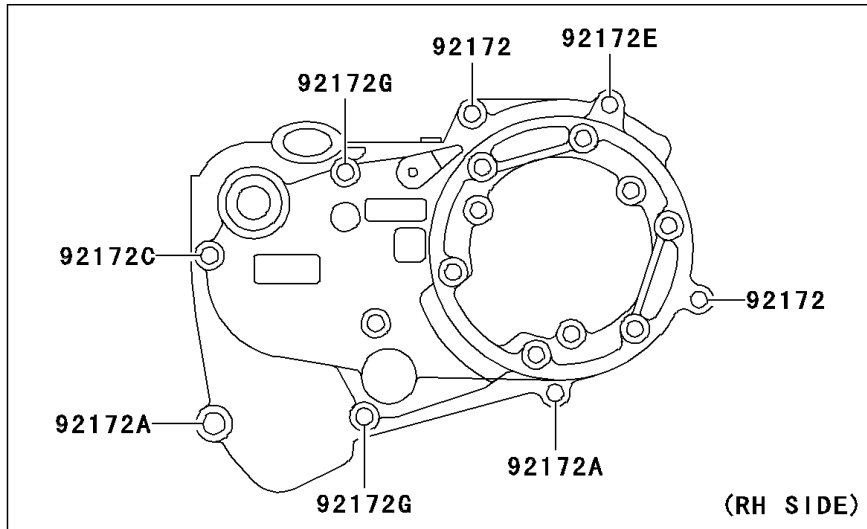

2004 KDX50 PARTS DIAGRAM

Engine Cover(s)

E1431

2004 KDX50 PARTS LIST

Engine Cover(s)

ITEM NAME	PART NUMBER	QUANTITY
GASKET (Ref # 11061)	11061-S045	1
GASKET,RELEASE CAP (Ref # 11061A)	11061-S078	1
GASKET,CLUTCH COVER (Ref # 11061B)	11061-S079	1
CAP,CLUTCH RELEASE ADJUST (Ref # 11065)	11065-S042	1
CAP,MAGNETO INSPECTION (Ref # 11065A)	11065-S045	1
COVER-GENERATOR (Ref # 14031)	14031-S007	1
CAP-OIL FILLER (Ref # 16115)	16115-S004	1
PIN,CLUTCH COVER (Ref # 92043)	92043-S026	1
SCREW (Ref # 92172)	92172-S090	1
SCREW (Ref # 92172A)	92172-S117	1
SCREW (Ref # 92172B)	92172-S118	1
SCREW (Ref # 92172C)	92172-S122	1
SCREW,OIL LEVEL (Ref # 92172D)	92172-S123	1
SCREW (Ref # 92172E)	92172-S150	1
SCREW (Ref # 92172F)	92172-S180	1
SCREW (Ref # 92172G)	92172-S185	1