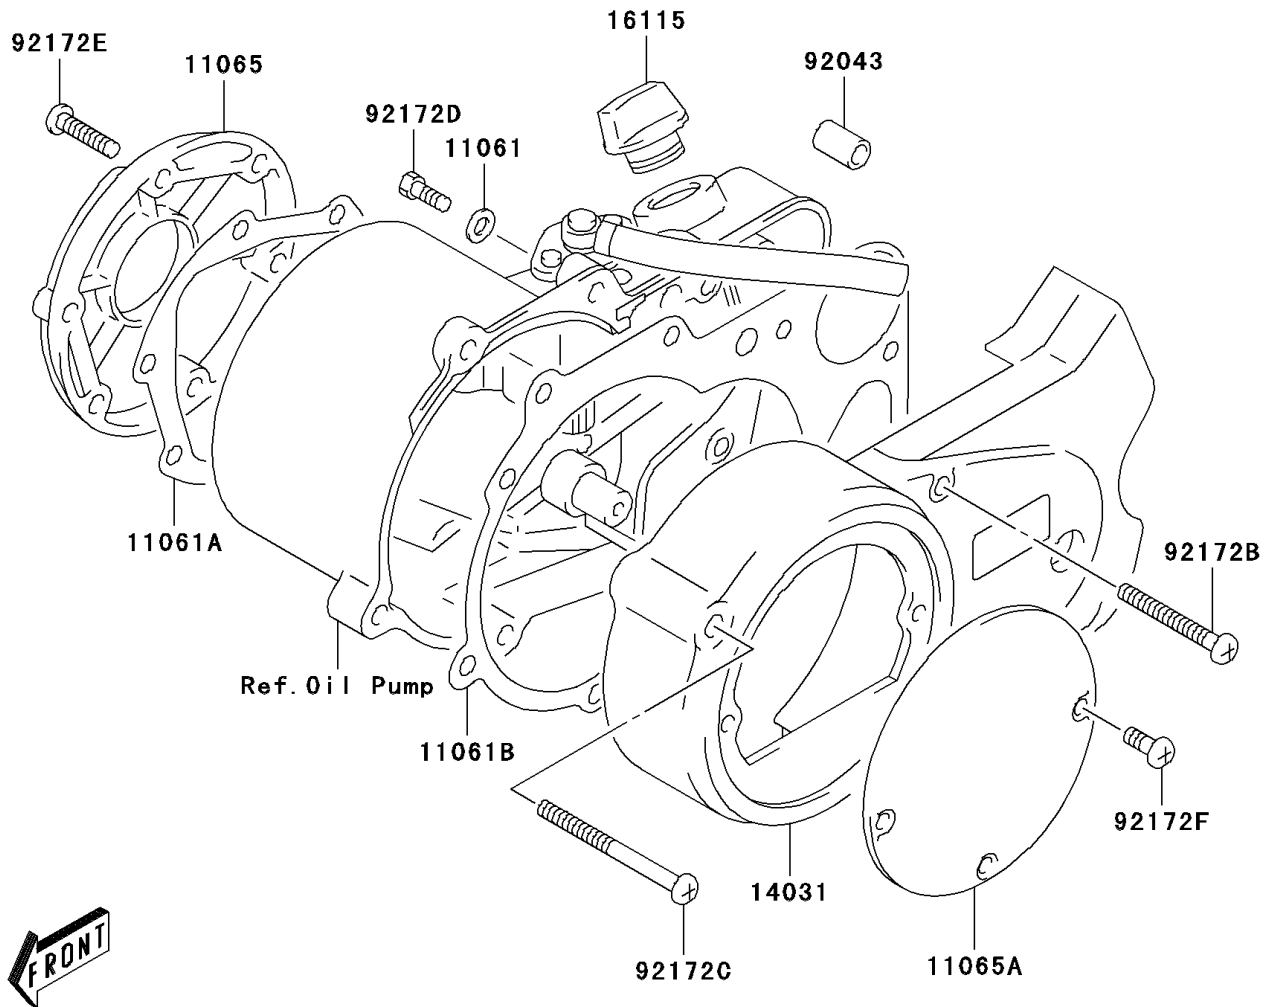

2003 KDX50 PARTS DIAGRAM

Engine Cover(s)

E1431

2003 KDX50 PARTS LIST

Engine Cover(s)

ITEM NAME	PART NUMBER	QUANTITY
GASKET (Ref # 11061)	11061-S045	1
GASKET,RELEASE CAP (Ref # 11061A)	11061-S078	1
GASKET,CLUTCH COVER (Ref # 11061B)	11061-S079	1
CAP,CLUTCH RELEASE ADJUST (Ref # 11065)	11065-S042	1
CAP,MAGNETO INSPECTION (Ref # 11065A)	11065-S045	1
COVER-GENERATOR (Ref # 14031)	14031-S007	1
CAP-OIL FILLER (Ref # 16115)	16115-S004	1
PIN,CLUTCH COVER (Ref # 92043)	92043-S026	1
SCREW (Ref # 92172)	92172-S090	1
SCREW (Ref # 92172A)	92172-S117	1
SCREW (Ref # 92172B)	92172-S118	1
SCREW (Ref # 92172C)	92172-S122	1
SCREW,OIL LEVEL (Ref # 92172D)	92172-S123	1
SCREW (Ref # 92172E)	92172-S150	1
SCREW (Ref # 92172F)	92172-S180	1
SCREW (Ref # 92172G)	92172-S185	1