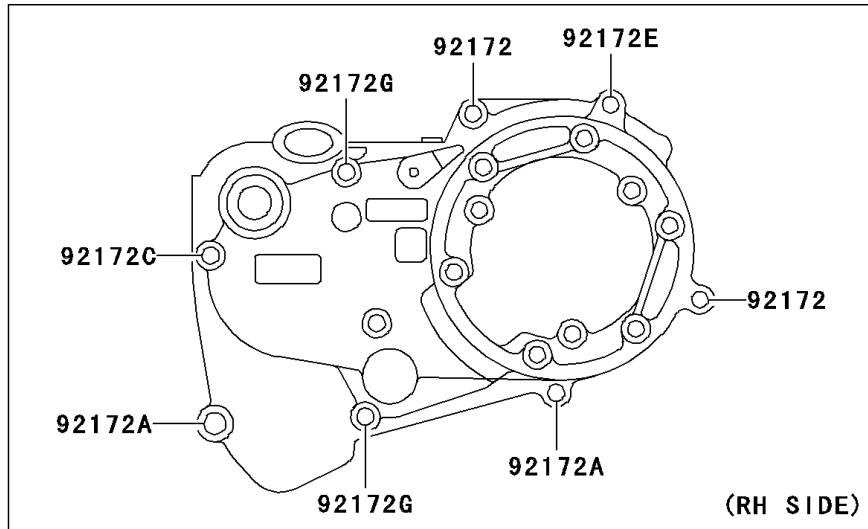

2003 KDX50 PARTS DIAGRAM

Engine Cover(s)

E1431

2003 KDX50 PARTS LIST

Engine Cover(s)

ITEM NAME	PART NUMBER	QUANTITY
GASKET (Ref # 11061)	11061-S045	1
GASKET,RELEASE CAP (Ref # 11061A)	11061-S078	1
GASKET,CLUTCH COVER (Ref # 11061B)	11061-S079	1
CAP,CLUTCH RELEASE ADJUST (Ref # 11065)	11065-S042	1
CAP,MAGNETO INSPECTION (Ref # 11065A)	11065-S045	1
COVER-GENERATOR (Ref # 14031)	14031-S007	1
CAP-OIL FILLER (Ref # 16115)	16115-S004	1
PIN,CLUTCH COVER (Ref # 92043)	92043-S026	1
SCREW (Ref # 92172)	92172-S090	1
SCREW (Ref # 92172A)	92172-S117	1
SCREW (Ref # 92172B)	92172-S118	1
SCREW (Ref # 92172C)	92172-S122	1
SCREW,OIL LEVEL (Ref # 92172D)	92172-S123	1
SCREW (Ref # 92172E)	92172-S150	1
SCREW (Ref # 92172F)	92172-S180	1
SCREW (Ref # 92172G)	92172-S185	1