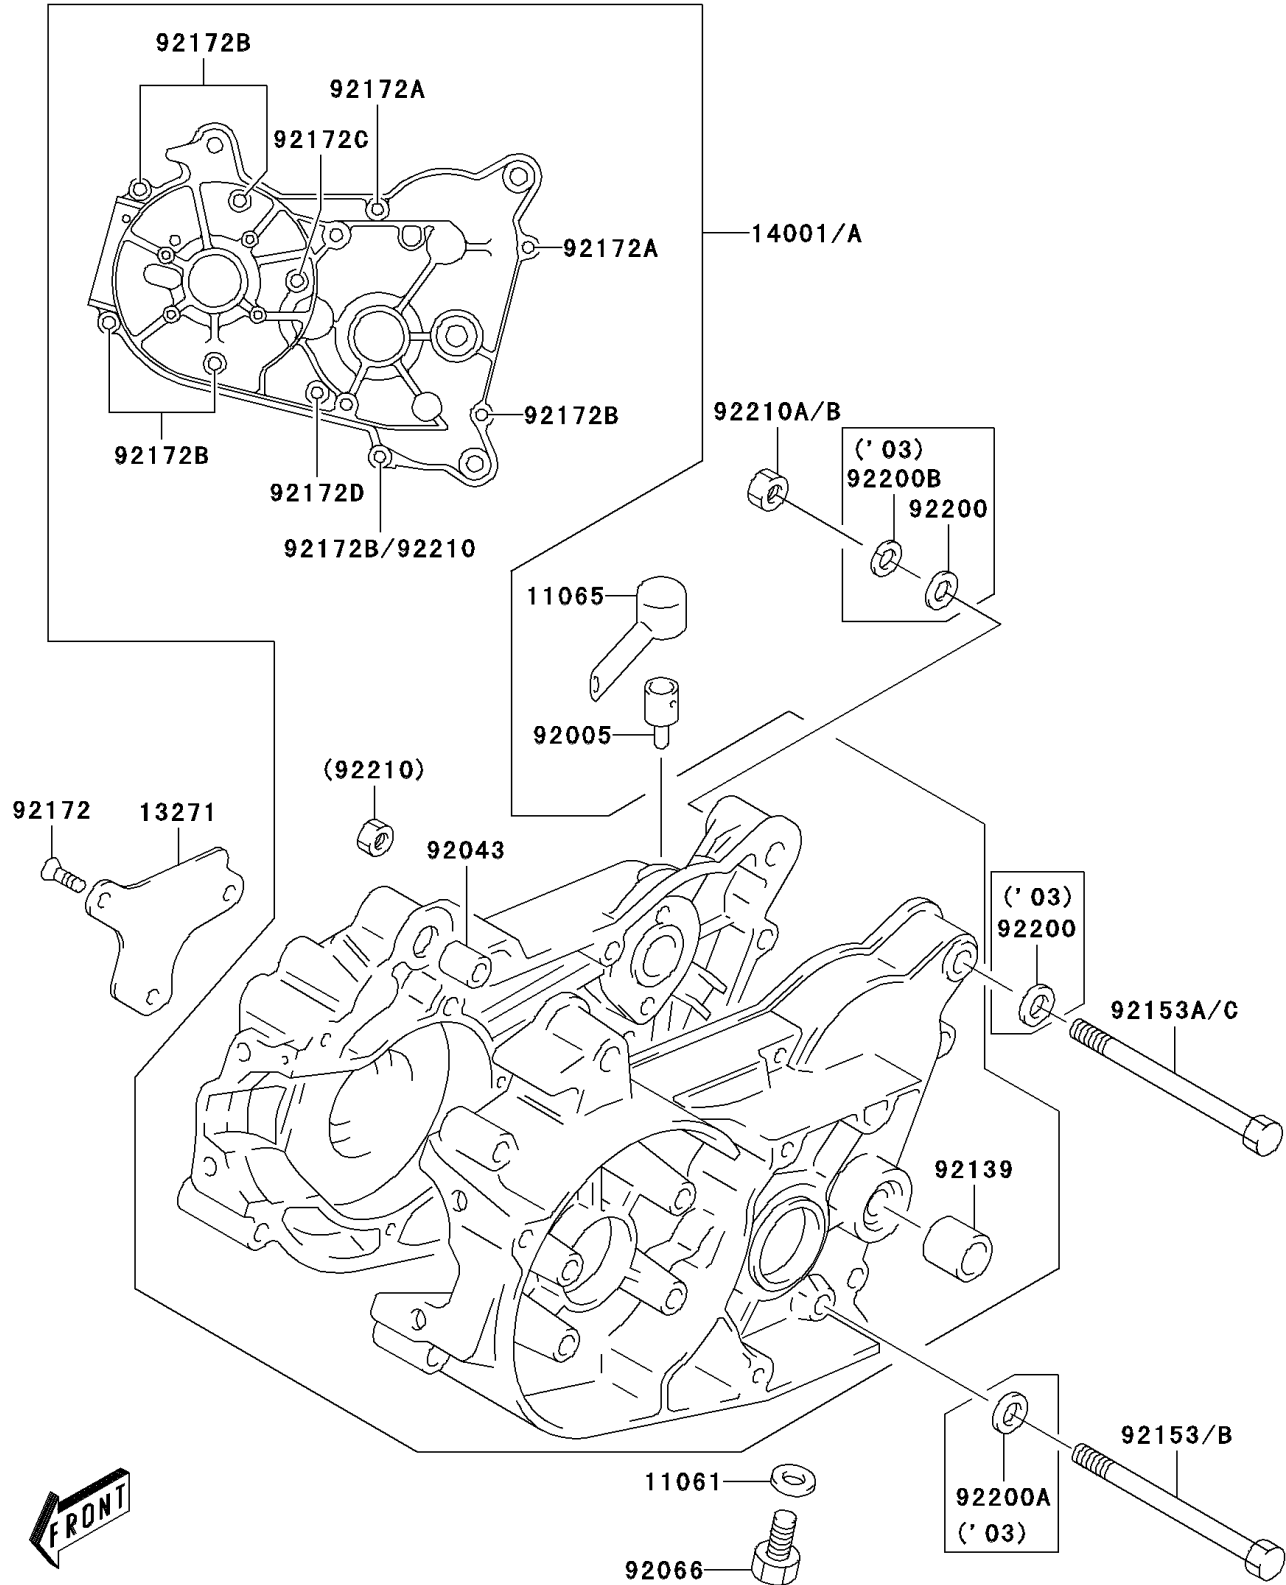

## 2004 KDX50 PARTS DIAGRAM

Crankcase

E1411

## 2004 KDX50 PARTS LIST

### Crankcase

ITEM NAME	PART NUMBER	QUANTITY
GASKET,10X14X3.6 (Ref # 11061)	11061-S021	1
CAP,BREATHER PLUG (Ref # 11065)	11065-S041	1
PLATE,OIL RESERVOIR (Ref # 13271)	13271-S025	1
SET-CRANKCASE (Ref # 14001A)	14001-S009	1
FITTING,BREATHER (Ref # 92005)	92005-S005	1
PIN,CRANKCASE (Ref # 92043)	92043-S024	1
PLUG,OIL DRAIN (Ref # 92066)	92066-S036	1
BUSHING,COUNTER SHAFT (Ref # 92139)	92139-S009	1
BOLT (Ref # 92153B)	92153-S400	1
BOLT (Ref # 92153C)	92153-S401	1
SCREW (Ref # 92172)	92172-S098	1
SCREW,CRANKCASE (Ref # 92172A)	92172-S117	1
SCREW,CRANKCASE (Ref # 92172B)	92172-S118	1
SCREW,CRANKCASE (Ref # 92172C)	92172-S119	1
SCREW,CRANKCASE (Ref # 92172D)	92172-S120	1
NUT (Ref # 92210)	92210-S001	1
NUT (Ref # 92210B)	92210-S094	1