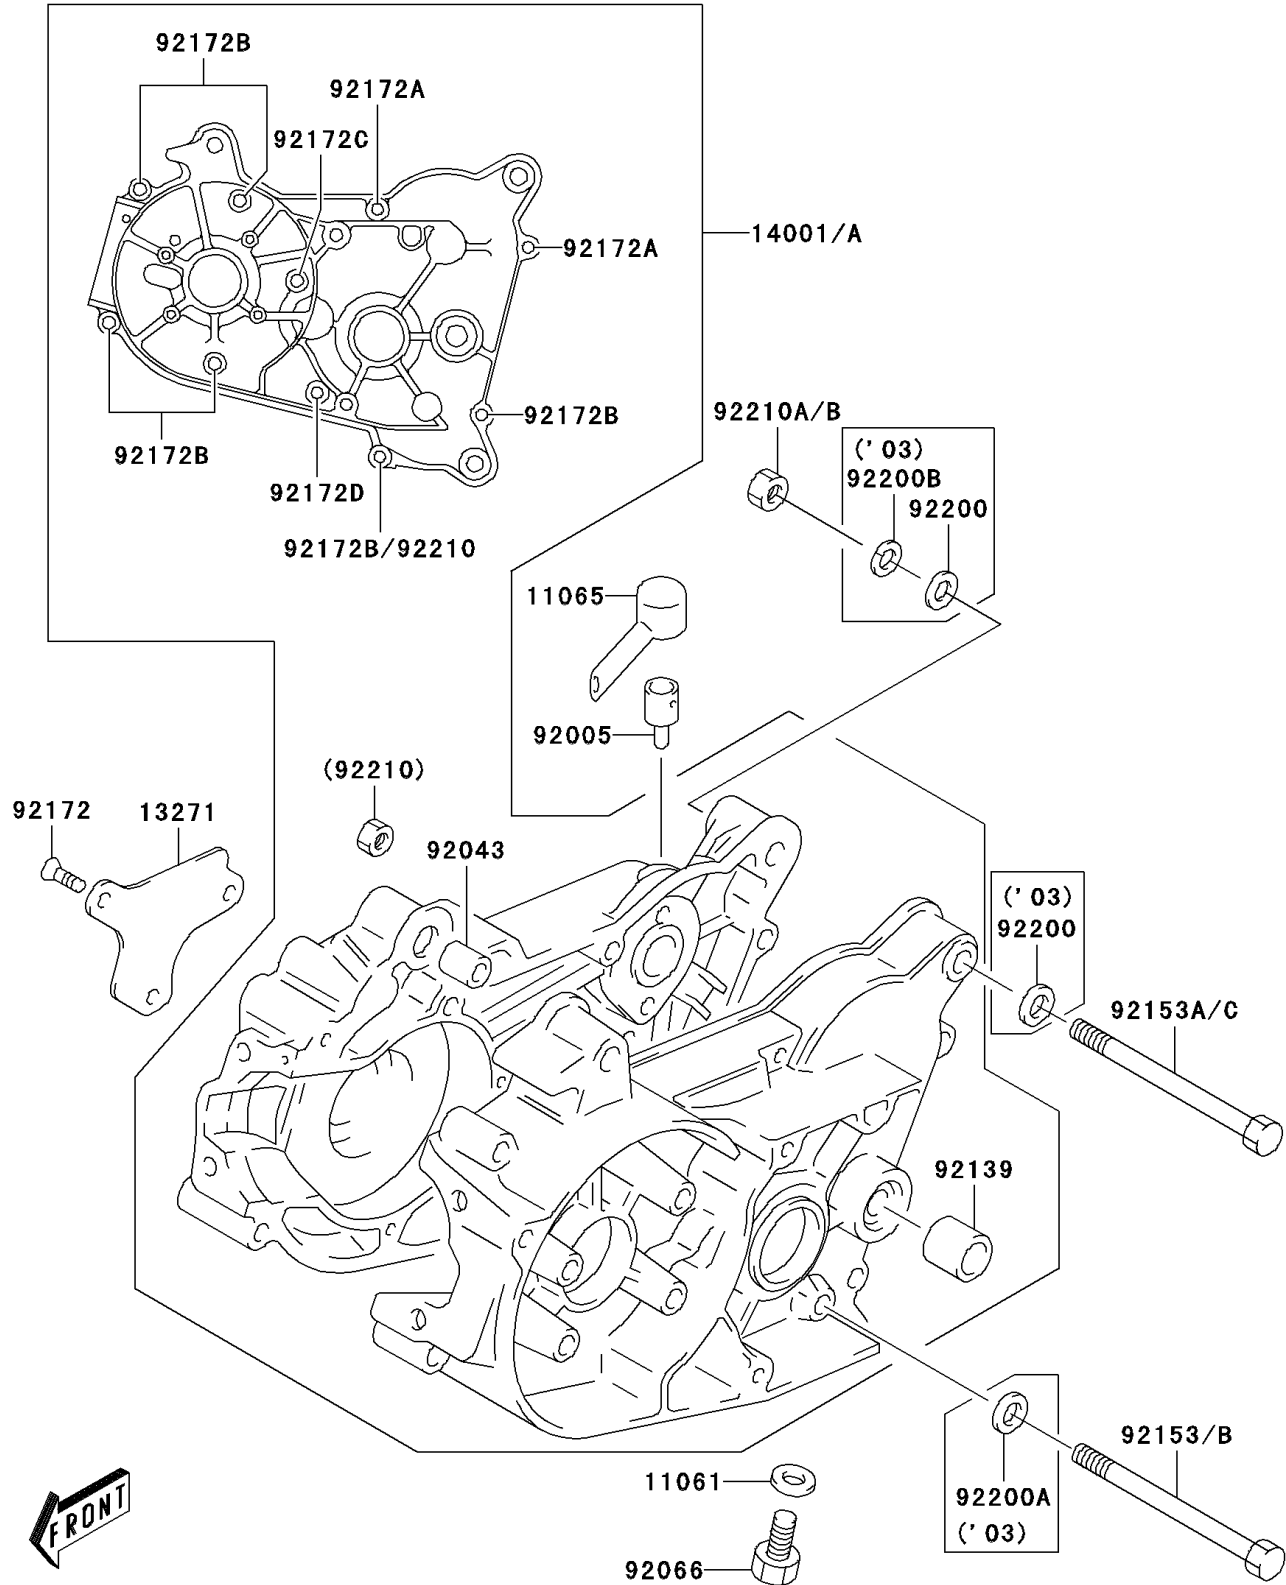

2003 KDX50 PARTS DIAGRAM

Crankcase

E1411

2003 KDX50 PARTS LIST

Crankcase

ITEM NAME	PART NUMBER	QUANTITY
GASKET,10X14X3.6 (Ref # 11061)	11061-S021	1
CAP,BREATHER PLUG (Ref # 11065)	11065-S041	1
PLATE,OIL RESERVOIR (Ref # 13271)	13271-S025	1
SET-CRANKCASE (Ref # 14001)	14001-S006	1
FITTING,BREATHER (Ref # 92005)	92005-S005	1
PIN,CRANKCASE (Ref # 92043)	92043-S024	1
PLUG,OIL DRAIN (Ref # 92066)	92066-S036	1
BUSHING,COUNTER SHAFT (Ref # 92139)	92139-S009	1
BOLT (Ref # 92153)	92153-S312	1
BOLT (Ref # 92153A)	92153-S313	1
SCREW (Ref # 92172)	92172-S098	1
SCREW,CRANKCASE (Ref # 92172A)	92172-S117	1
SCREW,CRANKCASE (Ref # 92172B)	92172-S118	1
SCREW,CRANKCASE (Ref # 92172C)	92172-S119	1
SCREW,CRANKCASE (Ref # 92172D)	92172-S120	1
WASHER (Ref # 92200)	92200-S028	1
WASHER (Ref # 92200A)	92200-S166	1
WASHER (Ref # 92200B)	92200-S167	1
NUT (Ref # 92210)	92210-S001	1
NUT (Ref # 92210A)	92210-S051	1