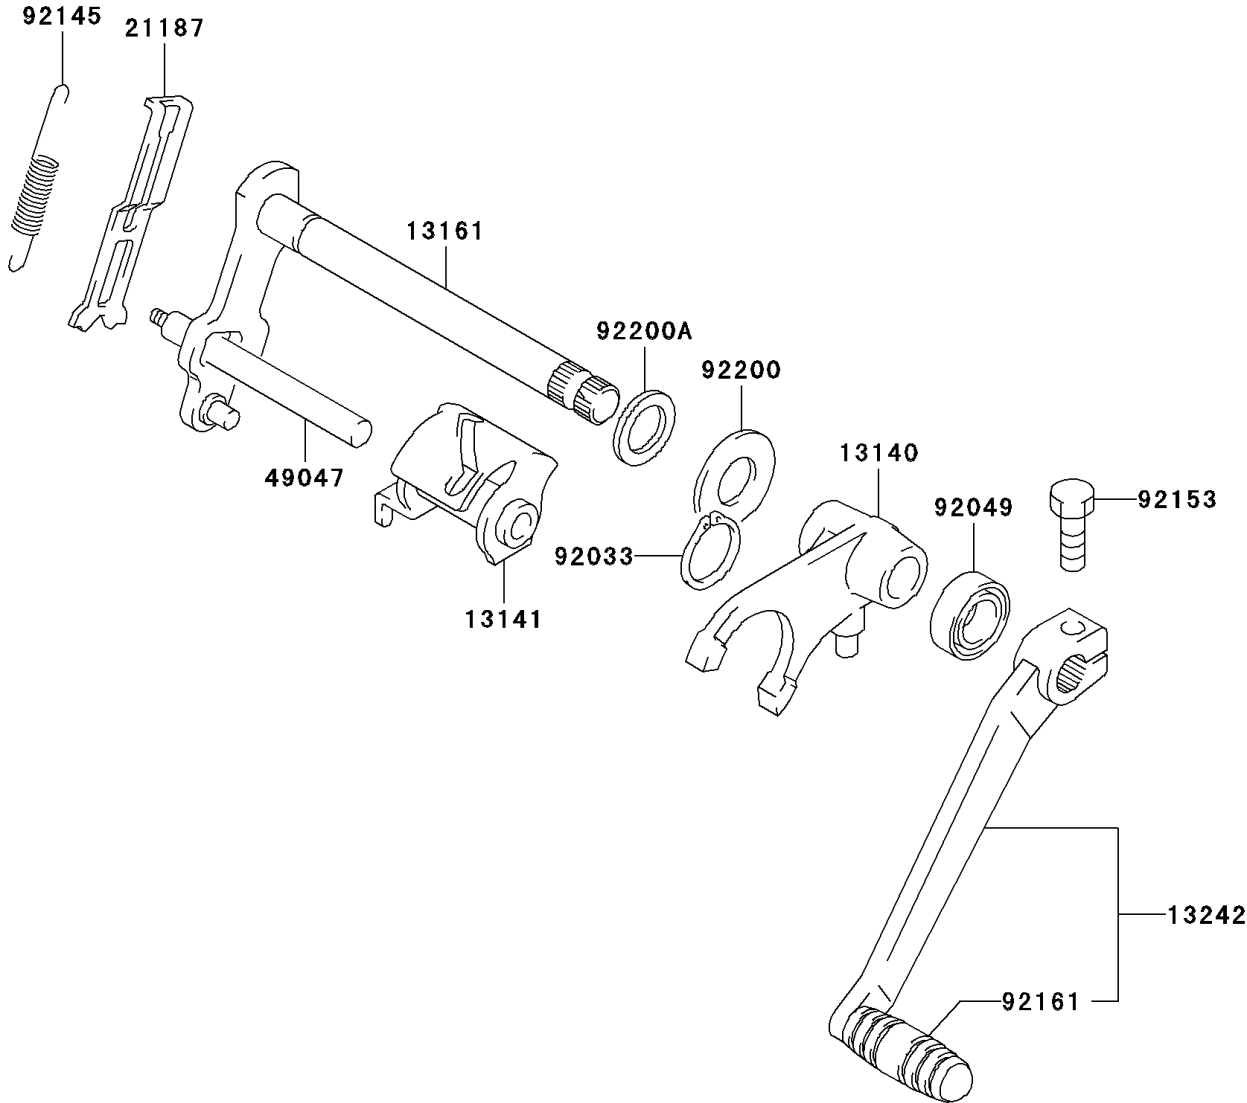

2004 KDX50 PARTS DIAGRAM

Gear Change Mechanism

E1370

2004 KDX50 PARTS LIST

Gear Change Mechanism

ITEM NAME	PART NUMBER	QUANTITY
FORK-SHIFT (Ref # 13140)	13140-S011	1
DRUM-CHANGE (Ref # 13141)	13141-S006	1
LEVER-COMP-CHANGE SHAFT (Ref # 13161)	13161-S005	1
LEVER-ASSY-CHANGE (Ref # 13242)	13242-S004	1
ARM-ASSY,CAM STOPPER (Ref # 21187)	21187-S007	1
ROD-SHIFT (Ref # 49047)	49047-S005	1
RING-SNAP (Ref # 92033)	92033-S023	1
SEAL-OIL,12X22X9 (Ref # 92049)	92049-S020	1
SPRING,GEAR SHIFT CAM (Ref # 92145)	92145-S116	1
BOLT (Ref # 92153)	92153-S127	1
DAMPER,PEDAL (Ref # 92161)	92161-S093	1
WASHER,GEAR SHIFT SHAFT (Ref # 92200)	92200-S170	1
WASHER,GEAR SHIFT SHAFT (Ref # 92200A)	92200-S171	1